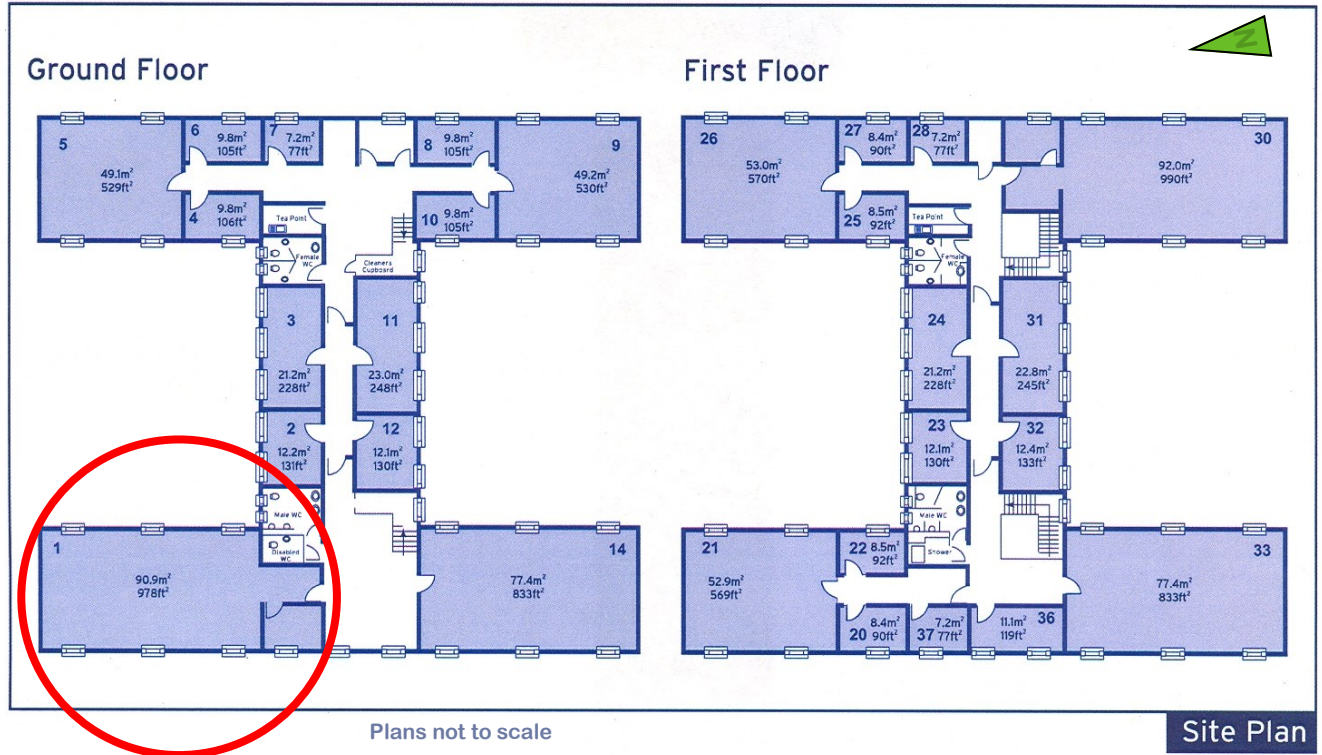

10 Churchill Square Business Centre

Ground Floor—Suite 1

90.9 sq m (978 sq ft)*

Churchill Square Business Centre
Kings Hill
West Malling
Kent ME19 4YU
01732 523415

*Approximate Measurements

Not to scale

Space for growing businesses

www.capitalspace.co.uk

10 Churchill Square Business Centre

Ground Floor—Suite 1

90.9 sq m (978 sq ft)*

Additional Information

We are happy to provide further details and answer any questions. Please contact our Centre Manager on 01732 523415.