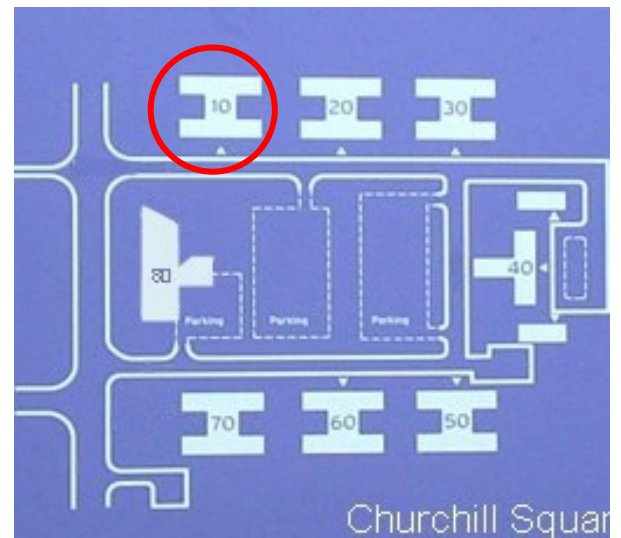

www.capitalspace.co.uk

10 Churchill Square Business Centre

Ground Floor—Suite 1

90.9 sq m (978 sq ft)*

Additional Information

We are happy to provide further details and answer any questions. Please contact our Centre Manager on 01732 523415.