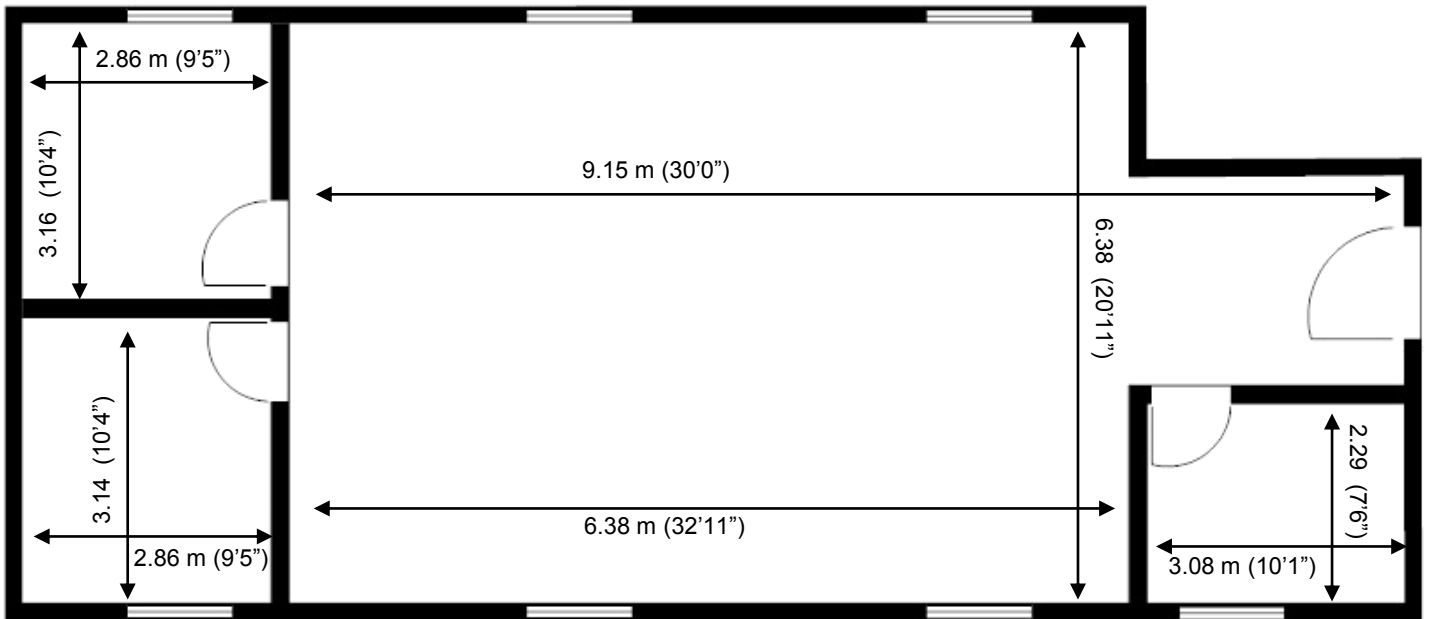

10 Churchill Square Business Centre

Ground Floor—Suite 1

90.9 sq m (978 sq ft)*

Churchill Square Business Centre
Kings Hill
West Malling
Kent ME19 4YU
01732 523415

*Approximate Measurements

Not to scale

Space for growing businesses

www.capitalspace.co.uk

10 Churchill Square Business Centre

Ground Floor—Suite 1

90.9 sq m (978 sq ft)*

Additional Information

We are happy to provide further details and answer any questions. Please contact our Centre Manager on 01732 523415.