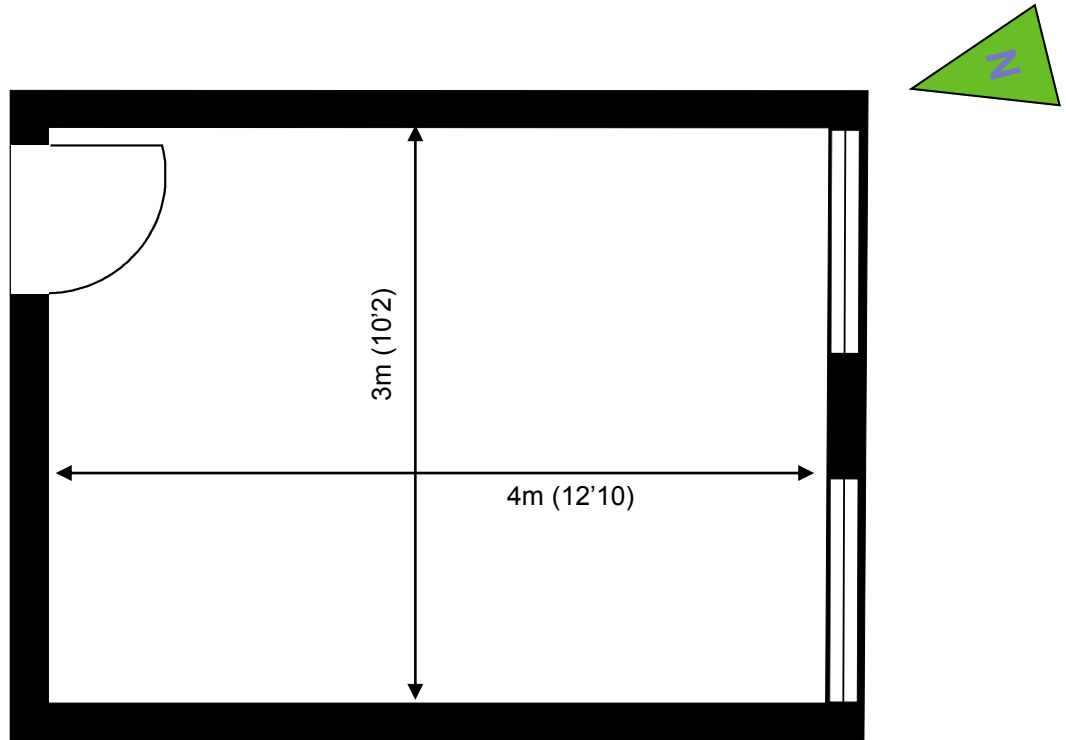

10 Churchill Square Business Centre

Ground Floor—Suite 12
12.1sq m (130 sq ft)*

A photograph of the inside of this suite will be added shortly

Churchill Square Business Centre
Kings Hill
West Malling
Kent ME19 4YU
01732 523415

*Approximate Measurements
Not to scale

10 Churchill Square Business Centre

Ground Floor—Suite 12

12.1sq m (130 sq ft)*

Plans not to scale

Site Plan

Additional Information

Floor to ceiling window and one additional window to office.