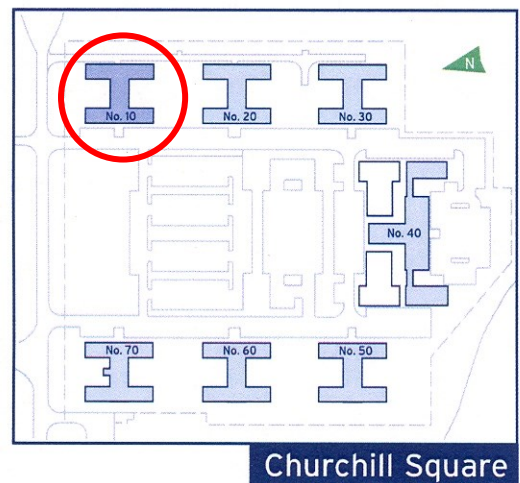

Churchill Square Business Centre
Kings Hill
West Malling
Kent ME19 4YU
01732 523415

*Approximate Measurements

Not to scale

Space for growing businesses

www.capitalspace.co.uk