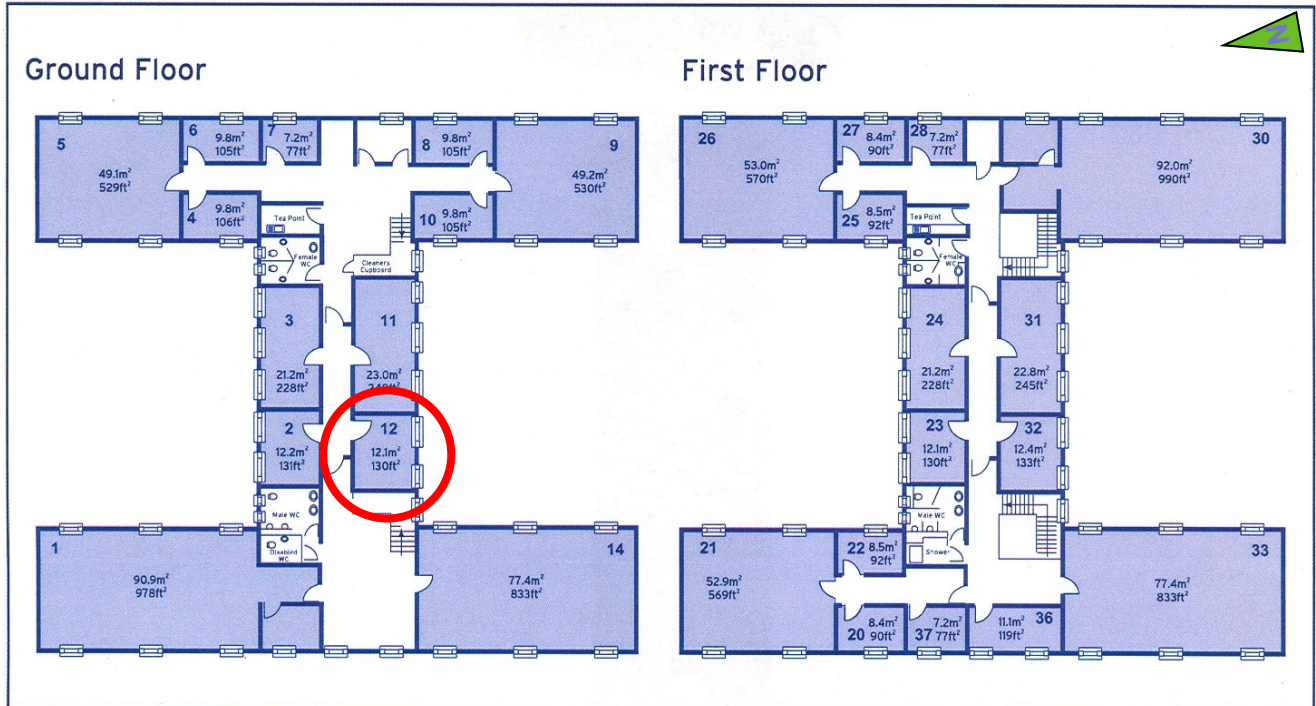

10 Churchill Square Business Centre

Ground Floor—Suite 12
12.1sq m (130 sq ft)*

A photograph of the inside of this suite will be added shortly

Churchill Square Business Centre
Kings Hill
West Malling
Kent ME19 4YU
01732 523415

*Approximate Measurements
Not to scale

10 Churchill Square Business Centre

Ground Floor—Suite 12

12.1sq m (130 sq ft)*

Plans not to scale

Site Plan

Additional Information

Floor to ceiling window and one additional window to office.