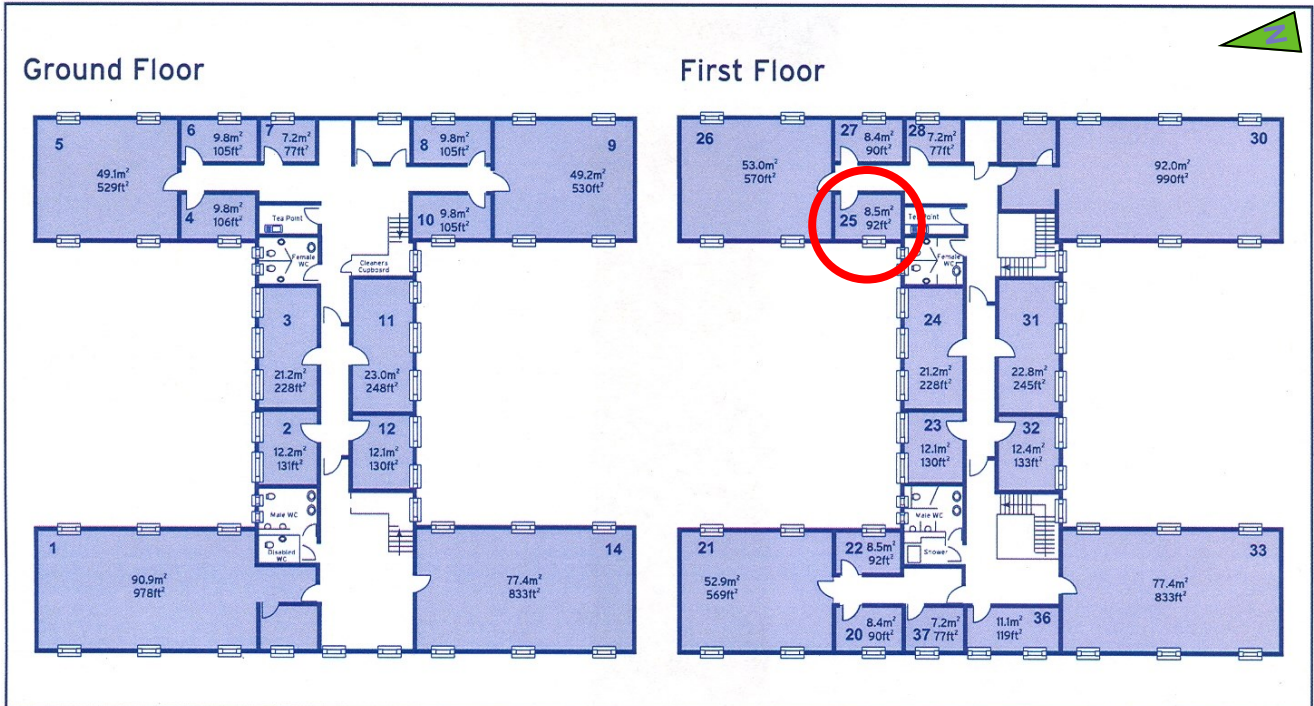

10 Churchill Square Business Centre

First Floor—Suite 25

8.5 sq m (92 sq ft)*

Churchill Square Business Centre
Kings Hill
West Malling
Kent ME19 4YU
01732 523415

*Approximate Measurements

Not to scale

Space for growing businesses

www.capitalspace.co.uk

10 Churchill Square Business Centre

First Floor—Suite 25

8.5 sq m (92 sq ft)*

Plans not to scale

Site Plan

Additional Information

We are happy to provide further details and answer any questions. Please contact our Centre Manager on 01732 523415.