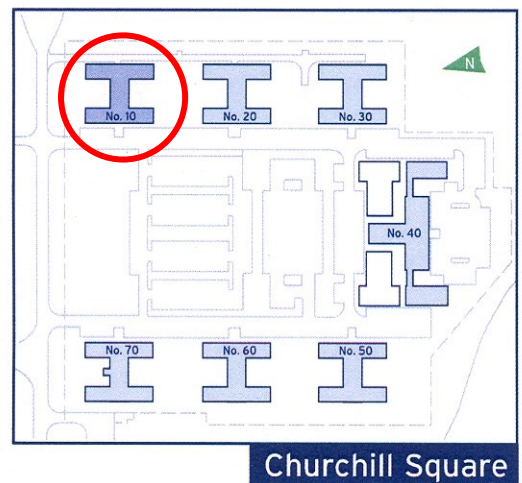

10 Churchill Square Business Centre

First Floor—Suite 25

8.5 sq m (92 sq ft)*

Churchill Square Business Centre
Kings Hill
West Malling
Kent ME19 4YU
01732 523415

*Approximate Measurements

Not to scale

Space for growing businesses

www.capitalspace.co.uk

10 Churchill Square Business Centre

First Floor—Suite 25

8.5 sq m (92 sq ft)*

Plans not to scale

Site Plan

Additional Information

We are happy to provide further details and answer any questions. Please contact our Centre Manager on 01732 523415.