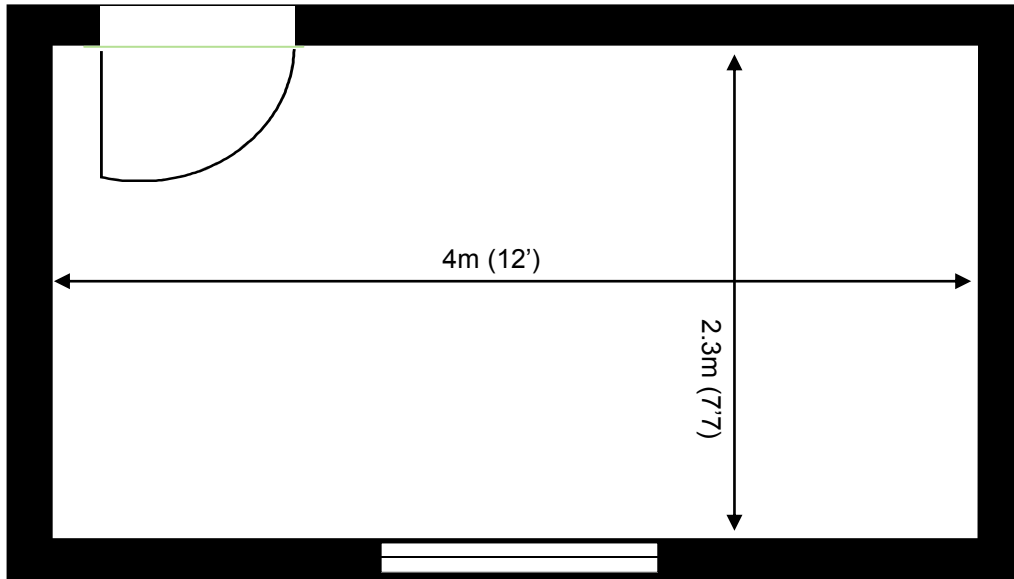

10 Churchill Square Business Centre

First Floor—Suite 25

8.5 sq m (92 sq ft)*

Churchill Square Business Centre
Kings Hill
West Malling
Kent ME19 4YU
01732 523415

*Approximate Measurements

Not to scale

Space for growing businesses

www.capitalspace.co.uk

10 Churchill Square Business Centre

First Floor—Suite 25

8.5 sq m (92 sq ft)*

Plans not to scale

Site Plan

Additional Information

We are happy to provide further details and answer any questions. Please contact our Centre Manager on 01732 523415.