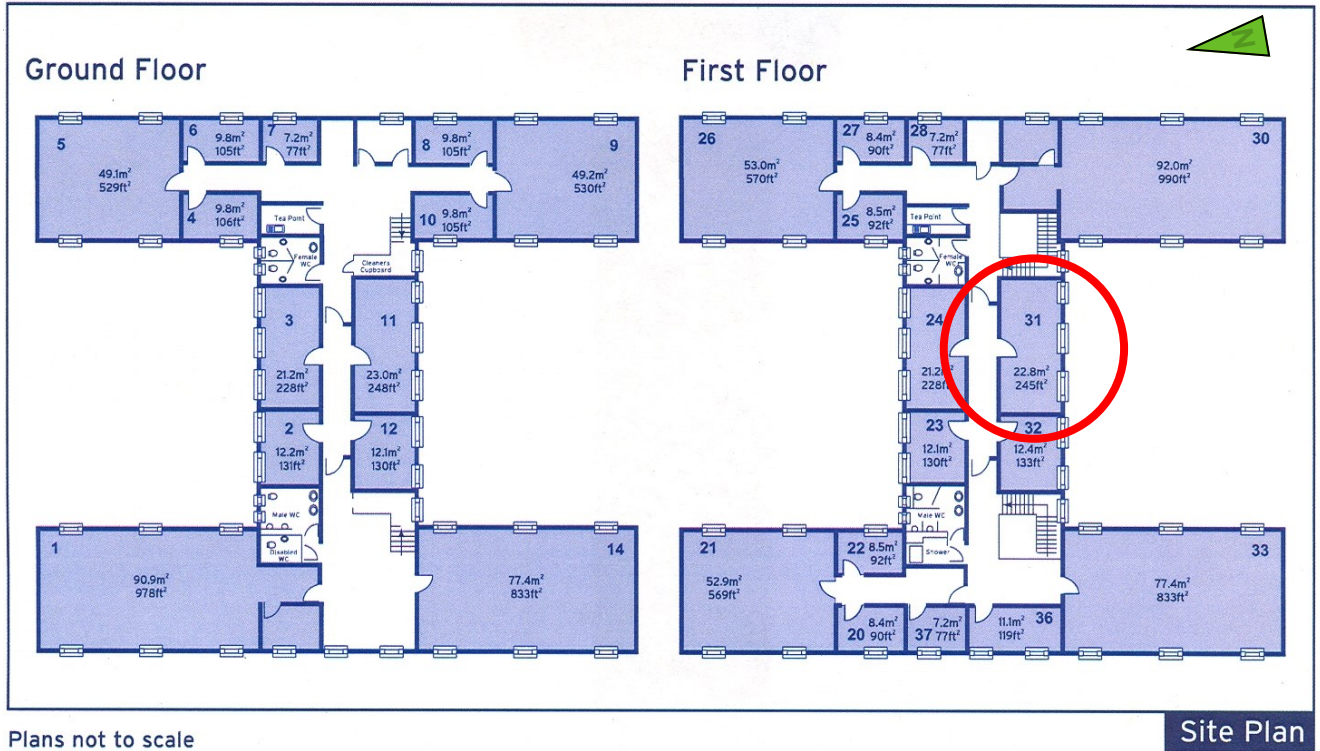

10 Churchill Square Business Centre

First Floor—Suite 31
22.8sq m (245 sq ft)*

Churchill Square Business Centre
Kings Hill
West Malling
Kent ME19 4YU
01732 523415

*Approximate Measurements

Not to scale

Space for growing businesses

www.capitalspace.co.uk

10 Churchill Square Business Centre

First Floor—Suite 31
22.8sq m (245 sq ft)*

Plans not to scale

Site Plan

Additional Information

We are happy to provide further details and answer any questions. Please contact our Centre Manager on 01732 523415.