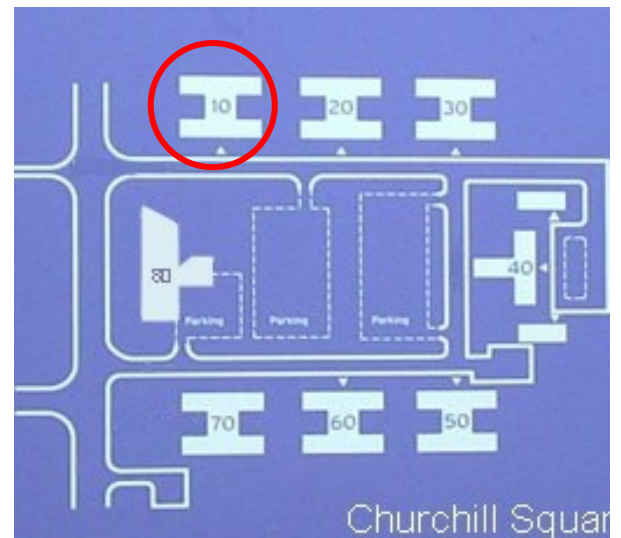

www.capitalspace.co.uk

10 Churchill Square Business Centre

First Floor—Suite 31
22.8sq m (245 sq ft)*

Plans not to scale

Site Plan

Additional Information

We are happy to provide further details and answer any questions. Please contact our Centre Manager on 01732 523415.