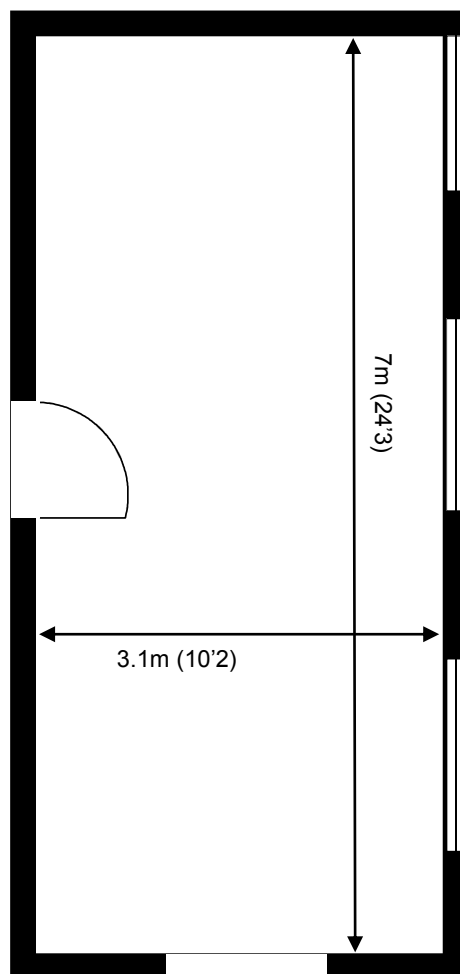

10 Churchill Square Business Centre

First Floor—Suite 31
22.8sq m (245 sq ft)*

Churchill Square Business Centre
Kings Hill
West Malling
Kent ME19 4YU
01732 523415

*Approximate Measurements

Not to scale

Space for growing businesses

www.capitalspace.co.uk

10 Churchill Square Business Centre

First Floor—Suite 31
22.8sq m (245 sq ft)*

Plans not to scale

Site Plan

Additional Information

We are happy to provide further details and answer any questions. Please contact our Centre Manager on 01732 523415.