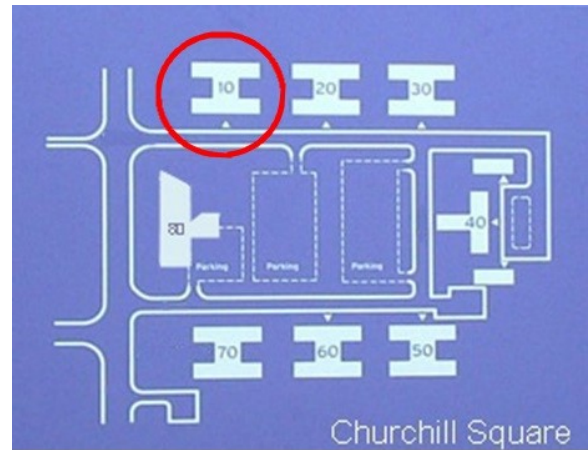

Additional Information

We are happy to provide further details and answer any questions. Please contact our Centre Manager on 01732 523415.