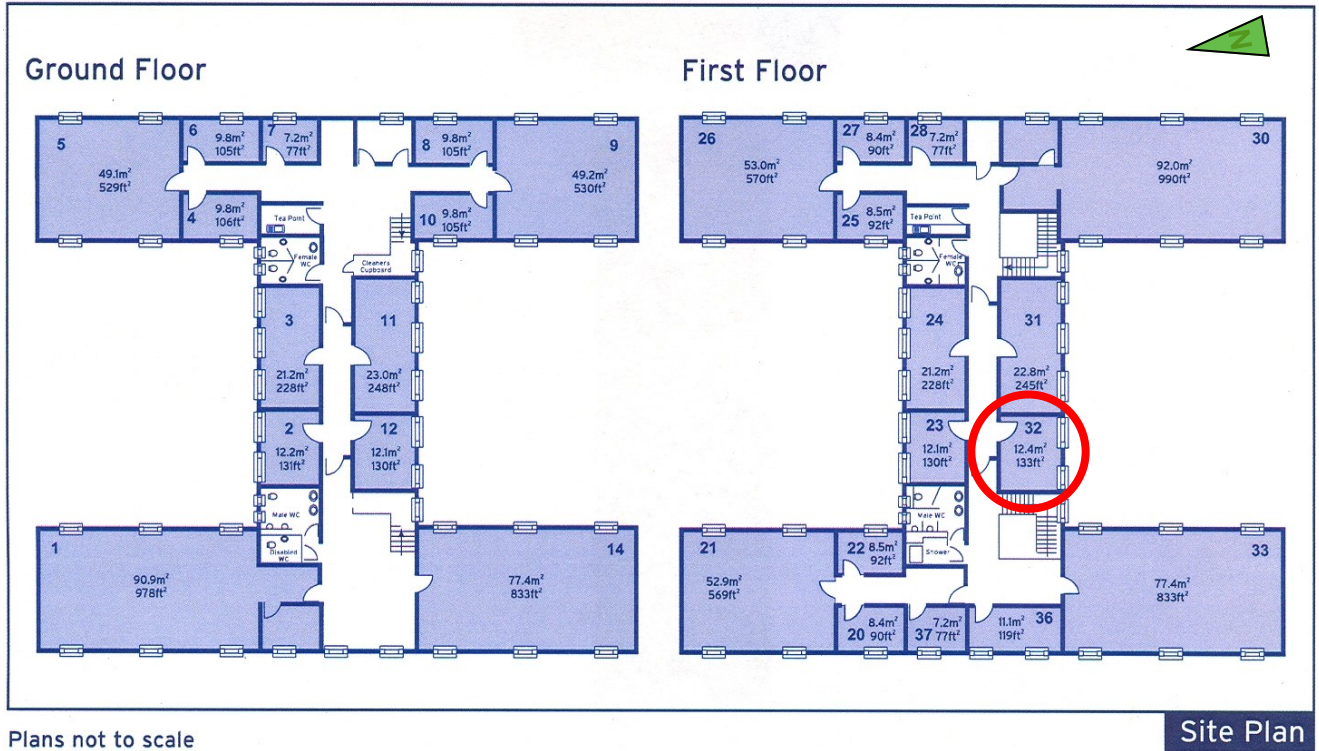

10 Churchill Square Business Centre

First Floor—Suite 32
12.4sq m (133 sq ft)*