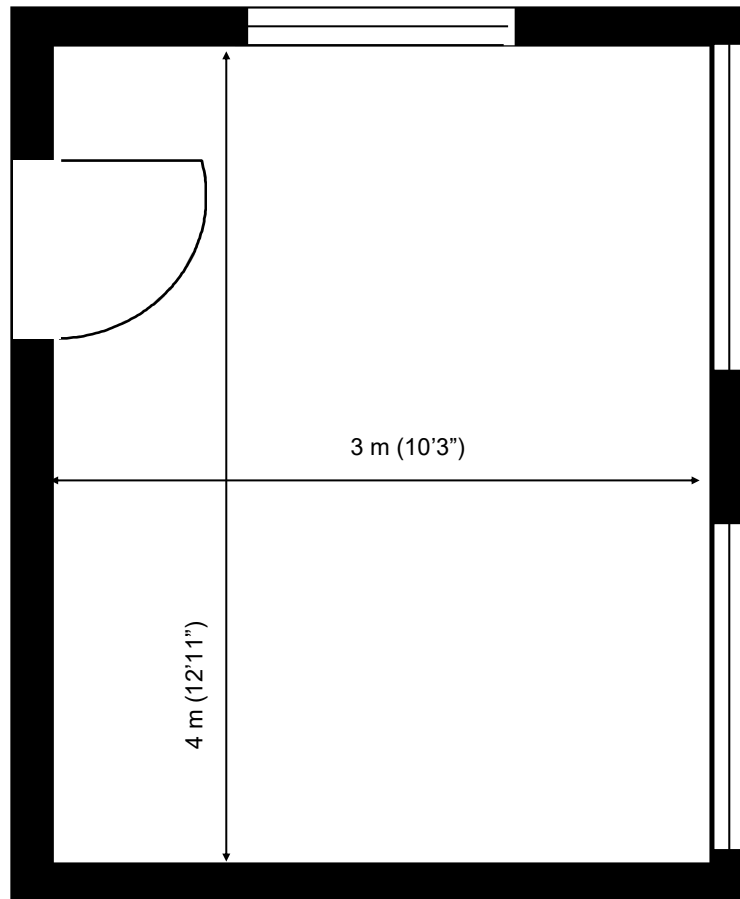

10 Churchill Square Business Centre

First Floor—Suite 32
12.4sq m (133 sq ft)*

Churchill Square Business Centre
Kings Hill
West Malling
Kent ME19 4YU
01732 523415

*Approximate Measurements
Not to scale

Space for growing businesses

www.capitalspace.co.uk

10 Churchill Square Business Centre

First Floor—Suite 32
12.4sq m (133 sq ft)*

Additional Information

We are happy to provide further details and answer any questions. Please contact our Centre Manager on 01732 523415.