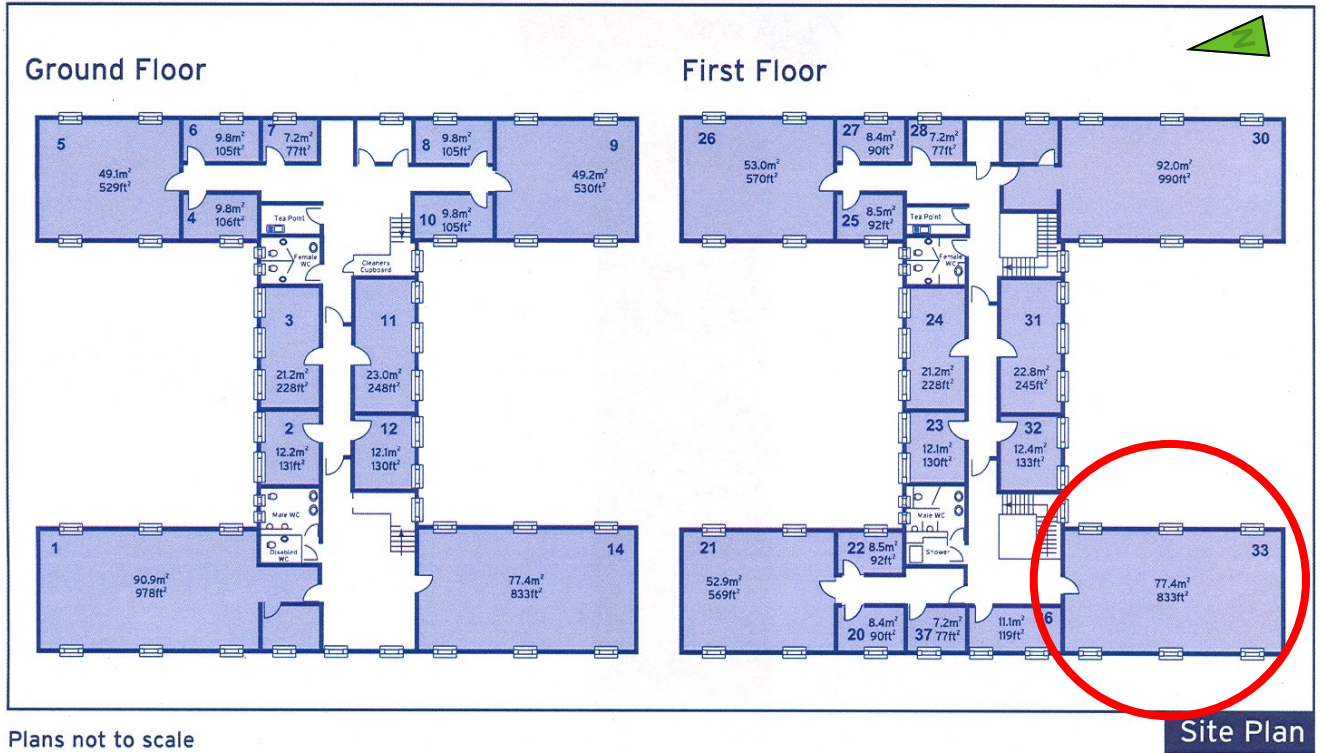

10 Churchill Square Business Centre

First Floor—Suite 33
77.4 sq m (833 sq ft)*

Churchill Square Business Centre
Kings Hill
West Malling
Kent ME19 4YU
01732 523415

*Approximate Measurements

Not to scale

Space for growing businesses

www.capitalspace.co.uk

10 Churchill Square Business Centre

First Floor—Suite 33
77.4 sq m (833 sq ft)*

Additional Information

We are happy to provide further details and answer any questions. Please contact our Centre Manager on 01732 523415.