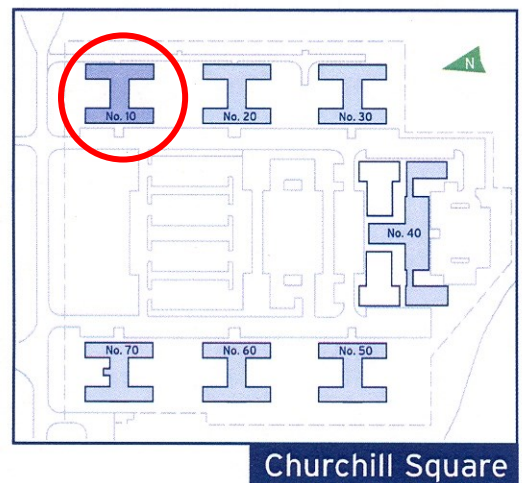

10 Churchill Square Business Centre

First Floor—Suite 33
77.4 sq m (833 sq ft)*

Churchill Square Business Centre
Kings Hill
West Malling
Kent ME19 4YU
01732 523415

*Approximate Measurements

Not to scale

Space for growing businesses

www.capitalspace.co.uk

10 Churchill Square Business Centre

First Floor—Suite 33
77.4 sq m (833 sq ft)*

Additional Information

We are happy to provide further details and answer any questions. Please contact our Centre Manager on 01732 523415.