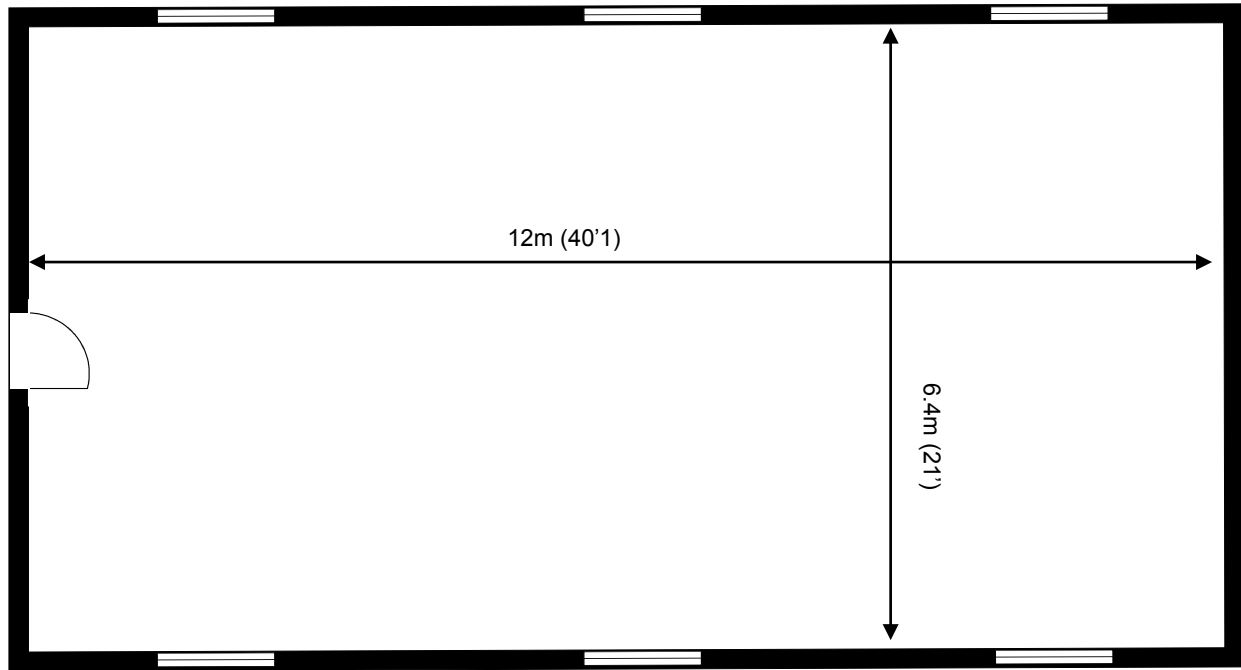

10 Churchill Square Business Centre

First Floor—Suite 33
77.4 sq m (833 sq ft)*

Churchill Square Business Centre
Kings Hill
West Malling
Kent ME19 4YU
01732 523415

*Approximate Measurements

Not to scale

Space for growing businesses

www.capitalspace.co.uk

10 Churchill Square Business Centre

First Floor—Suite 33
77.4 sq m (833 sq ft)*

Additional Information

We are happy to provide further details and answer any questions. Please contact our Centre Manager on 01732 523415.