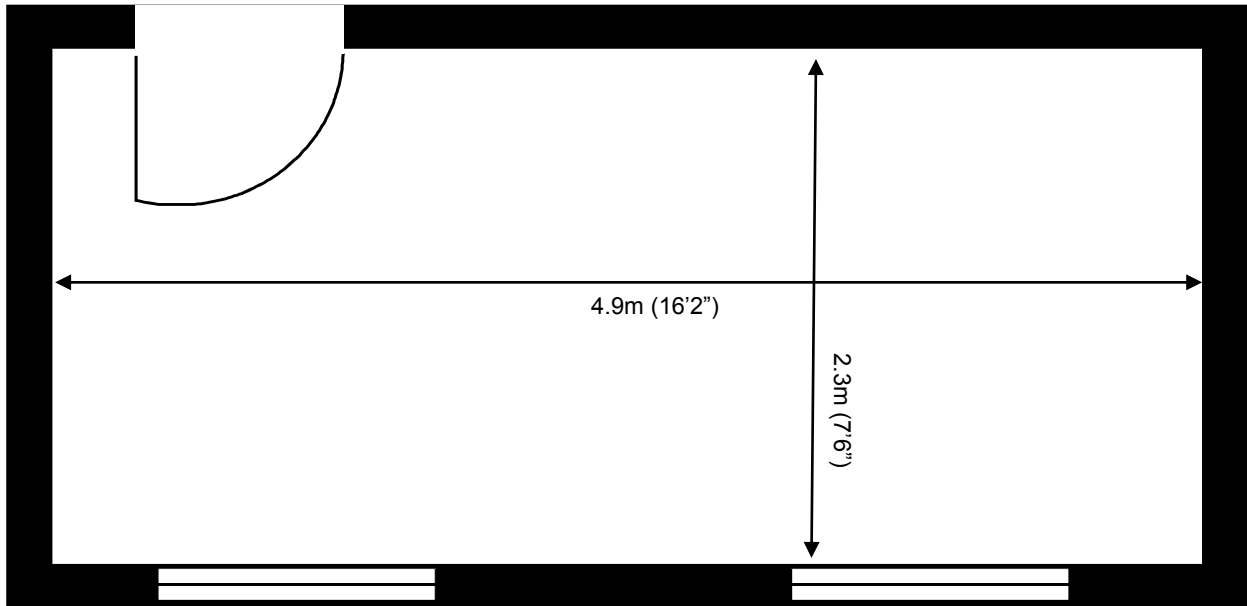

10 Churchill Square Business Centre

First Floor—Suite 36
11.1 sq m (119 sq ft)*

Churchill Square Business Centre
Kings Hill
West Malling
Kent ME19 4YU
01732 523415

*Approximate Measurements

Not to scale

Space for growing businesses