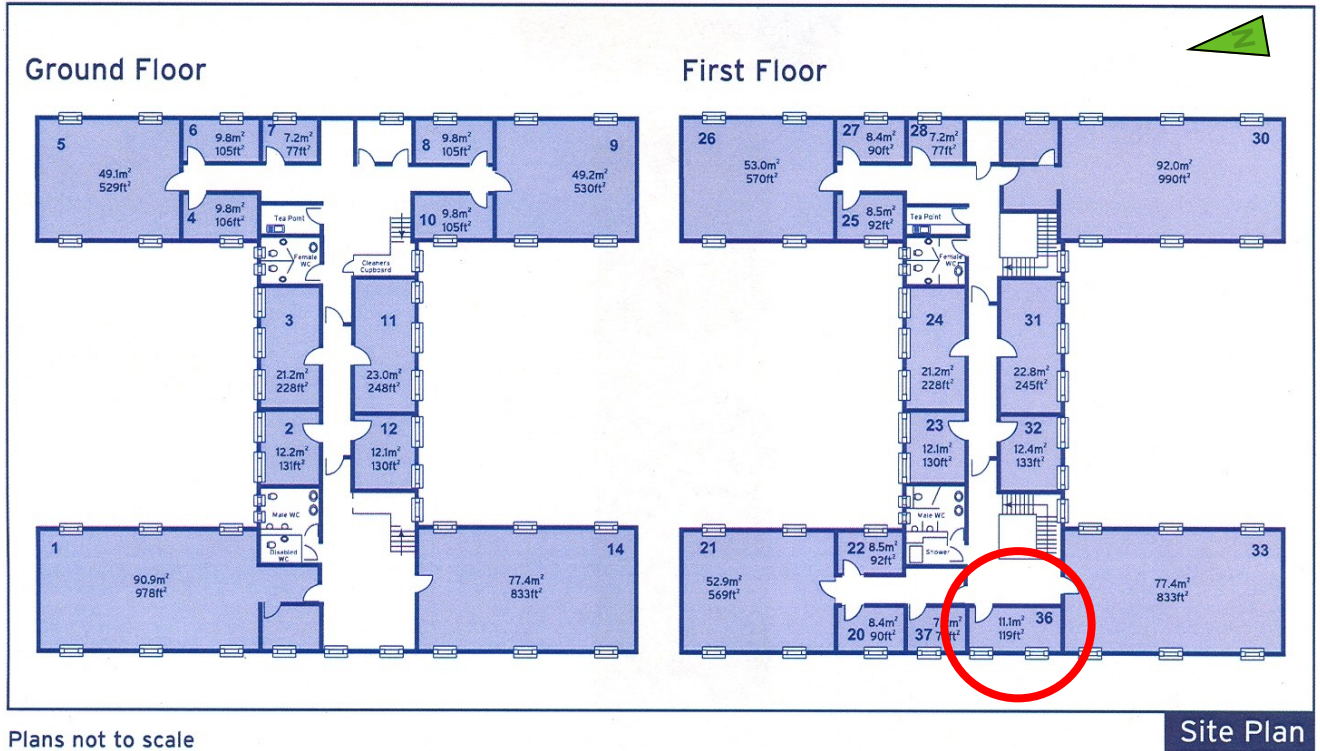

10 Churchill Square Business Centre

First Floor—Suite 36
11.1 sq m (119 sq ft)*

Additional Information

We are happy to provide further details and answer any questions. Please contact our Centre Manager on 01732 523415.