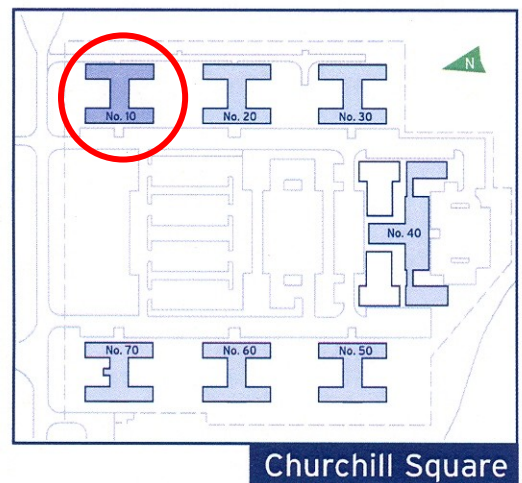

10 Churchill Square Business Centre

First Floor—Suite 36
11.1 sq m (119 sq ft)*

Churchill Square Business Centre
Kings Hill
West Malling
Kent ME19 4YU
01732 523415

*Approximate Measurements

Not to scale

Space for growing businesses

www.capitalspace.co.uk

10 Churchill Square Business Centre

First Floor—Suite 36
11.1 sq m (119 sq ft)*

Additional Information

We are happy to provide further details and answer any questions. Please contact our Centre Manager on 01732 523415.