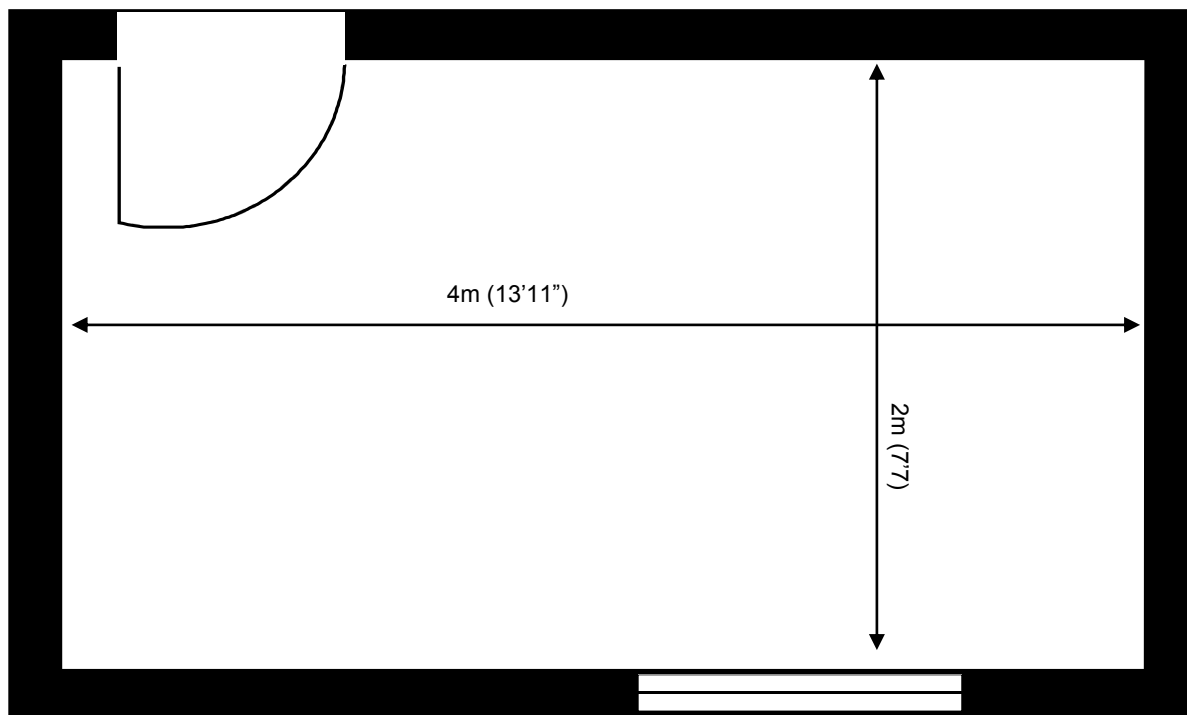

10 Churchill Square Business Centre

Ground Floor—Suite 4

9.8 sq m (105 sq ft)*

Churchill Square Business Centre
Kings Hill
West Malling
Kent ME19 4YU
01732 523415

*Approximate Measurements

Not to scale

Space for growing businesses

www.capitalspace.co.uk

10 Churchill Square Business Centre

Ground Floor—Suite 4

9.8 sq m (105 sq ft)*

Site Plan

Additional Information

We are happy to provide further details and answer any questions. Please contact our Centre Manager on 01732 523415.