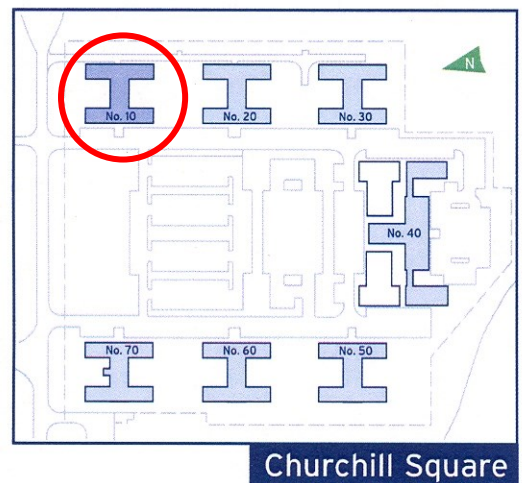

10 Churchill Square Business Centre

Ground Floor—Suite 4

9.8 sq m (105 sq ft)*

Churchill Square Business Centre
Kings Hill
West Malling
Kent ME19 4YU
01732 523415

*Approximate Measurements

Not to scale

Space for growing businesses

www.capitalspace.co.uk

10 Churchill Square Business Centre

Ground Floor—Suite 4

9.8 sq m (105 sq ft)*

Site Plan

Additional Information

We are happy to provide further details and answer any questions. Please contact our Centre Manager on 01732 523415.