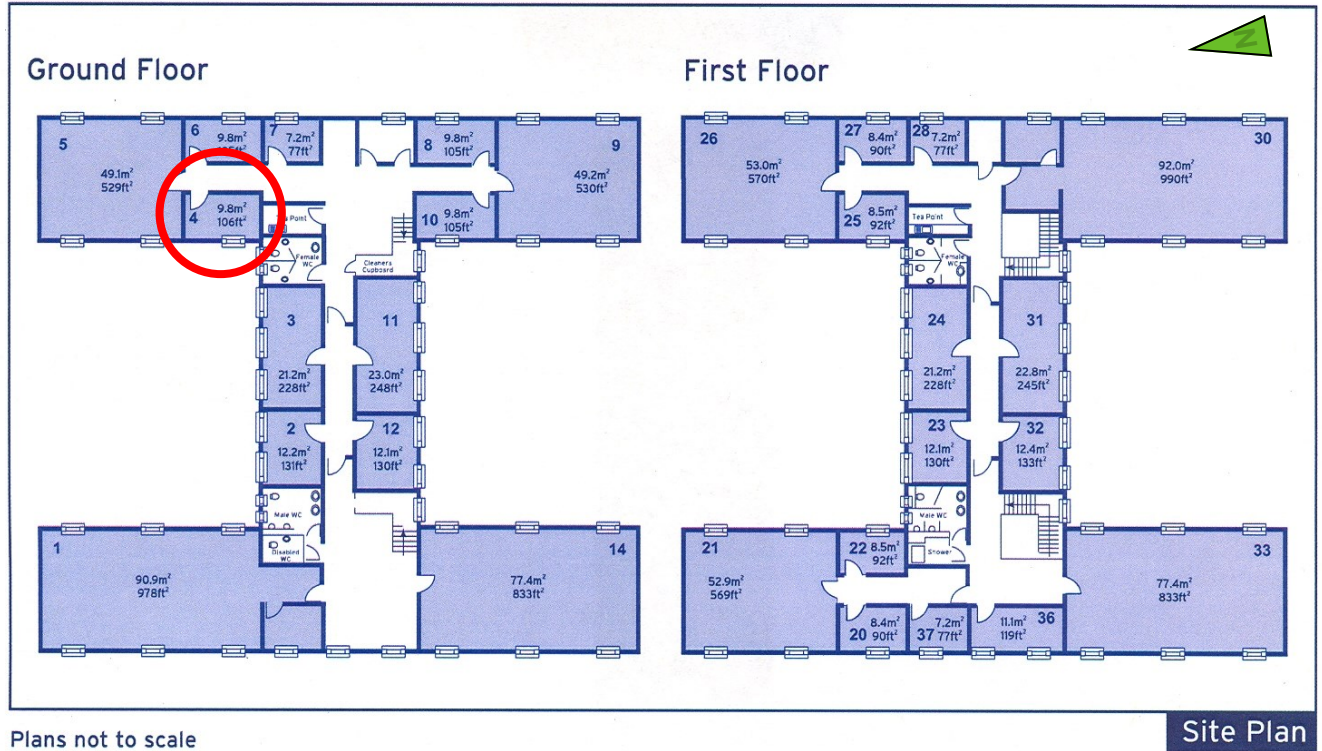

10 Churchill Square Business Centre

Ground Floor—Suite 4

9.8 sq m (105 sq ft)*

Churchill Square Business Centre
Kings Hill
West Malling
Kent ME19 4YU
01732 523415

*Approximate Measurements

Not to scale

Space for growing businesses

www.capitalspace.co.uk

10 Churchill Square Business Centre

Ground Floor—Suite 4

9.8 sq m (105 sq ft)*

Site Plan

Additional Information

We are happy to provide further details and answer any questions. Please contact our Centre Manager on 01732 523415.