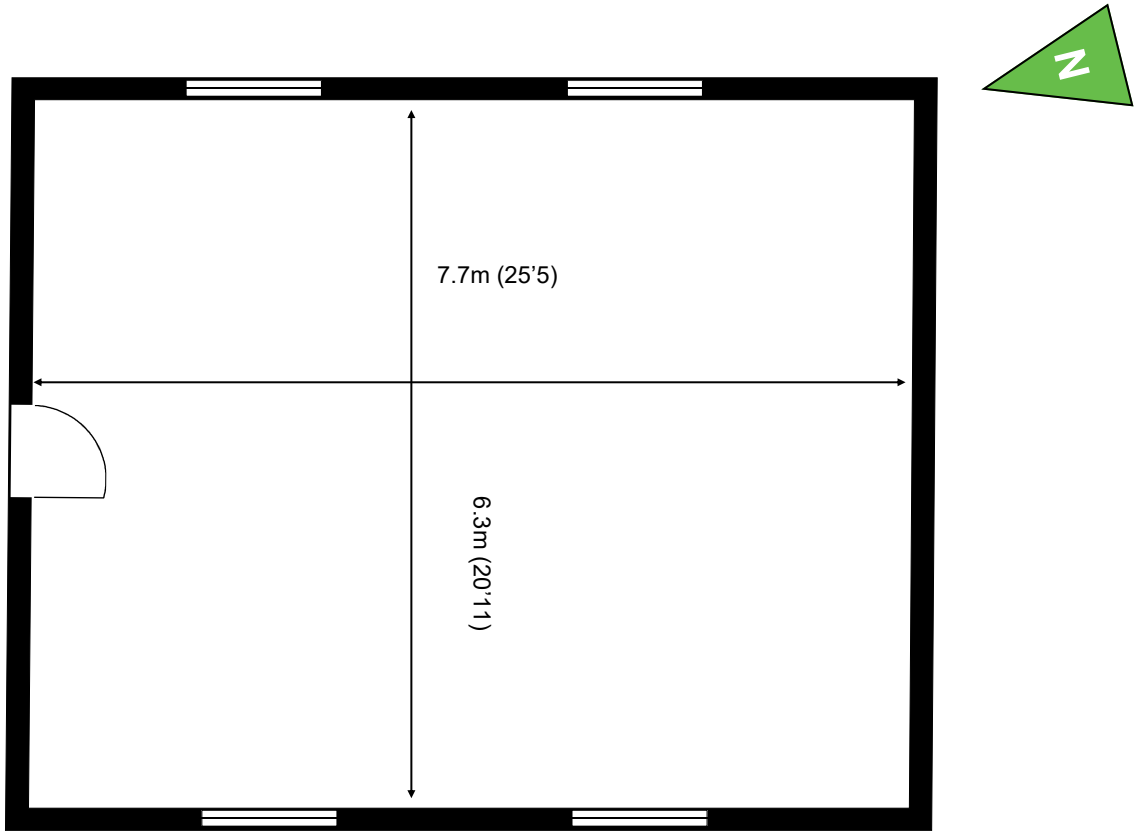

# 10 Churchill Square Business Centre

Ground Floor—Suite 9

49.2sq m (530 sq ft)\*

**Churchill Square Business Centre**  
Kings Hill  
West Malling  
Kent ME19 4YU

\*Approximate Measurements  
Not to scale

## Ground Floor—Suite 9

49.2sq m (530 sq ft)\*

Plans not to scale

Site Plan