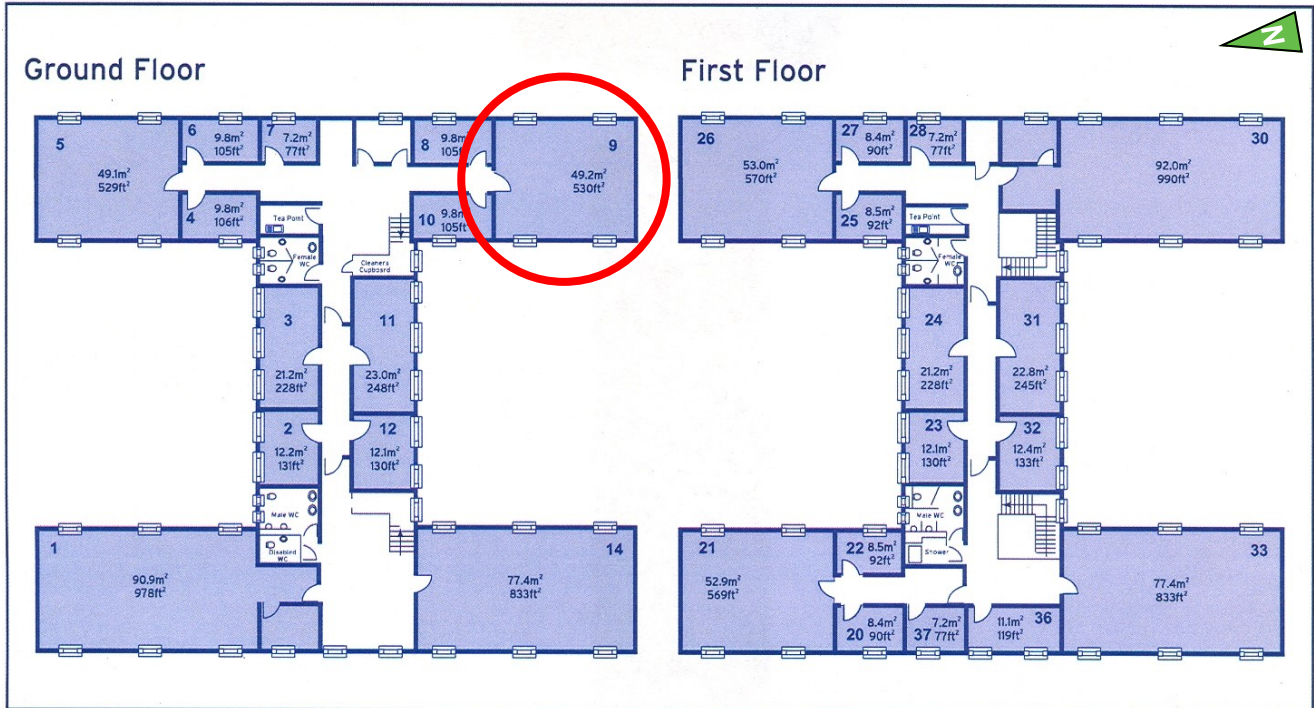

# 10 Churchill Square Business Centre

Ground Floor—Suite 9

49.2sq m (530 sq ft)\*

**Churchill Square Business Centre**  
Kings Hill  
West Malling  
Kent ME19 4YU

\*Approximate Measurements  
Not to scale

## Ground Floor—Suite 9

49.2sq m (530 sq ft)\*

Plans not to scale

Site Plan