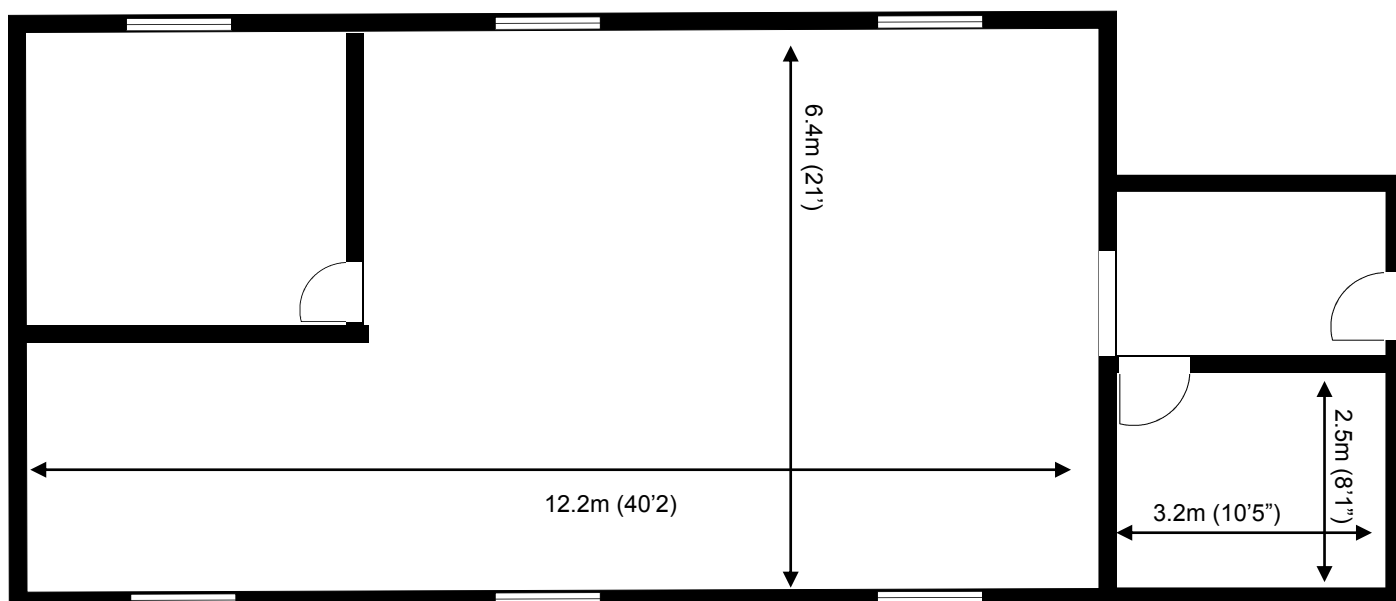

20 Churchill Square Business Centre

Ground Floor—Suite 1

93.2sq m (1003 sq ft)*

Churchill Square Business Centre

Kings Hill
West Malling
Kent ME19 4YU
01732 523415

*Approximate Measurements

Not to scale

Space for growing businesses

www.capitalspace.co.uk

20 Churchill Square Business Centre

Ground Floor—Suite 1
93.2sq m (1003 sq ft)

Additional Information

We are happy to provide further details and answer any questions. Please contact our Centre Manager on 01732 523415.