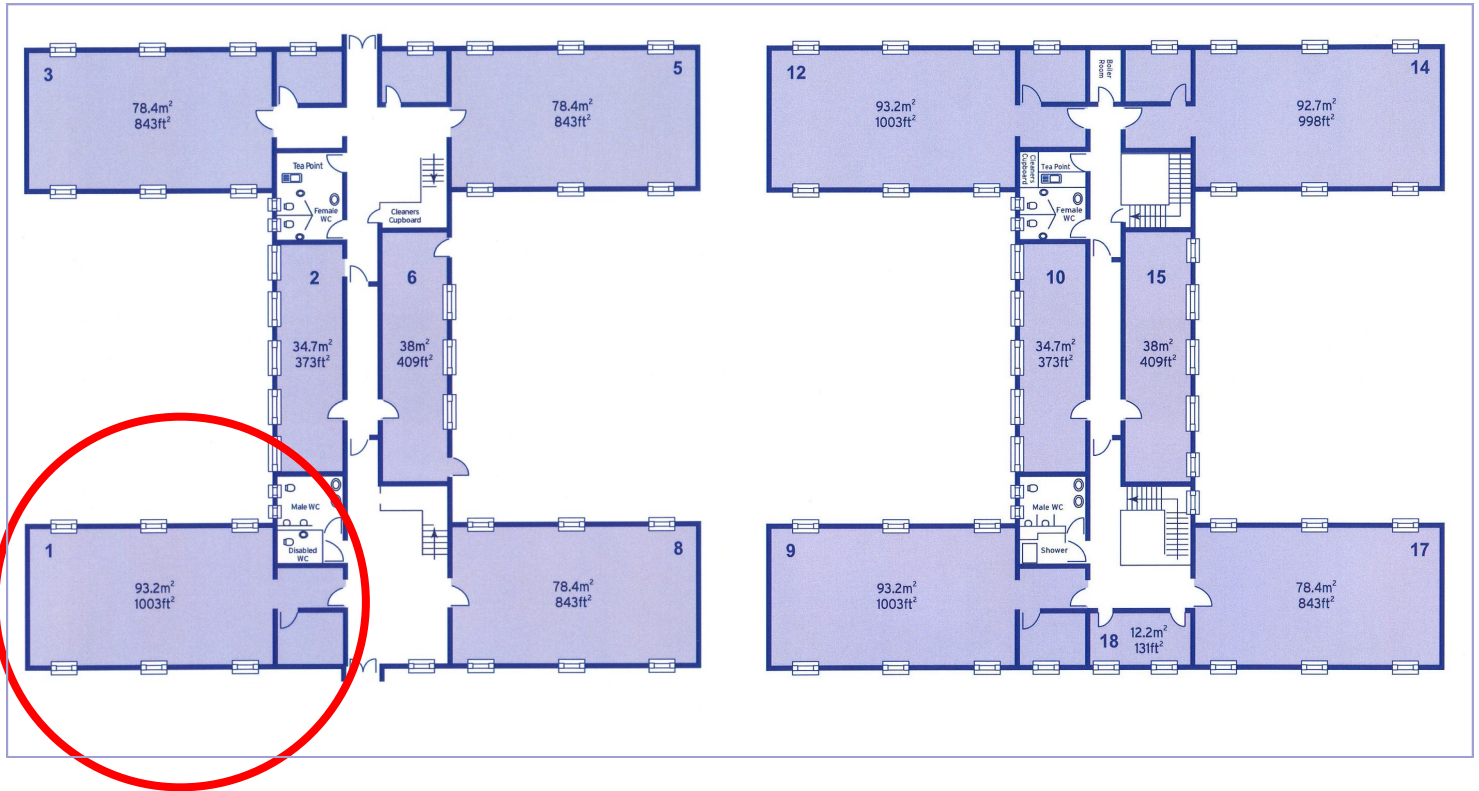

20 Churchill Square Business Centre

Ground Floor—Suite 1

93.2sq m (1003 sq ft)*

Churchill Square Business Centre

Kings Hill
West Malling
Kent ME19 4YU
01732 523415

*Approximate Measurements

Not to scale

Space for growing businesses

www.capitalspace.co.uk

20 Churchill Square Business Centre

Ground Floor—Suite 1
93.2sq m (1003 sq ft)

Additional Information

We are happy to provide further details and answer any questions. Please contact our Centre Manager on 01732 523415.