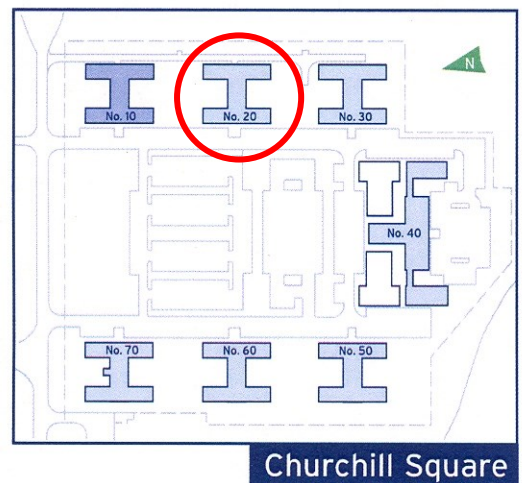

20 Churchill Square Business Centre

Ground Floor—Suite 1

93.2sq m (1003 sq ft)*

Churchill Square Business Centre

Kings Hill
West Malling
Kent ME19 4YU
01732 523415

*Approximate Measurements

Not to scale

Space for growing businesses

www.capitalspace.co.uk

20 Churchill Square Business Centre

Ground Floor—Suite 1
93.2sq m (1003 sq ft)

Additional Information

We are happy to provide further details and answer any questions. Please contact our Centre Manager on 01732 523415.