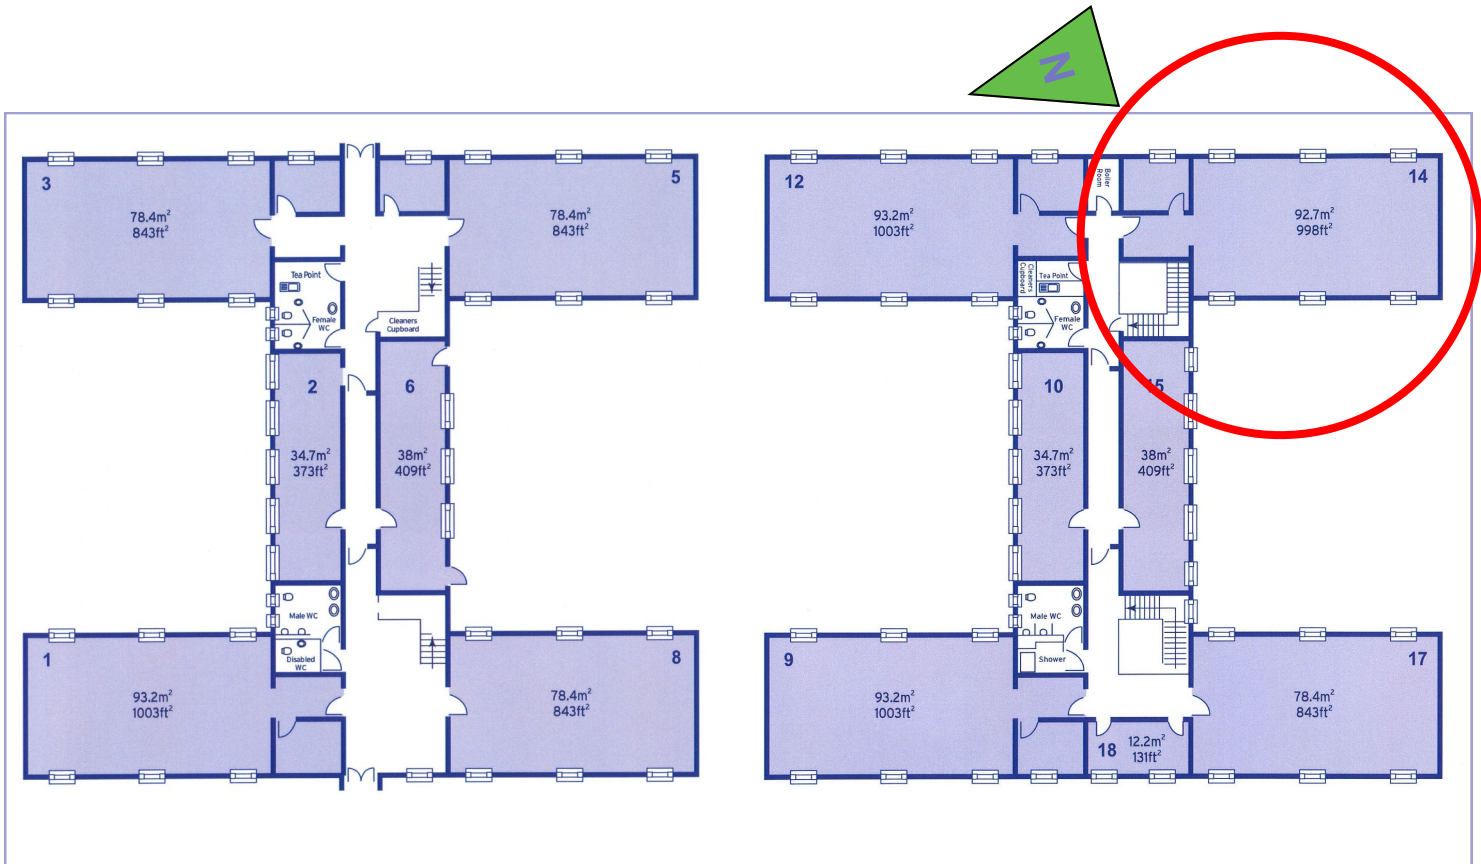

20 Churchill Square Business Centre

First Floor—Suite 14
92.7 sq m (998 sq ft)*

Churchill Square Business Centre
Kings Hill
West Malling
Kent ME19 4YU
01732 523415

*Approximate Measurements
Not to scale

Space for growing businesses

www.capitalspace.co.uk

20 Churchill Square Business Centre

First Floor—Suite 14
92.7 sq m (998 sq ft)*

Additional Information

Internal small office/meeting room within area.

We are happy to provide further details and answer any questions. Please contact our Centre Manager on 01732 523415.