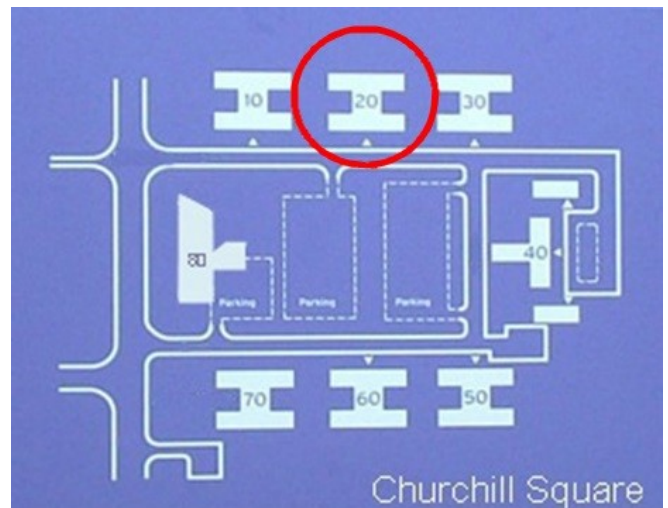

www.capitalspace.co.uk

20 Churchill Square Business Centre

First Floor—Suite 14
92.7 sq m (998 sq ft)*

Additional Information

Internal small office/meeting room within area.

We are happy to provide further details and answer any questions. Please contact our Centre Manager on 01732 523415.