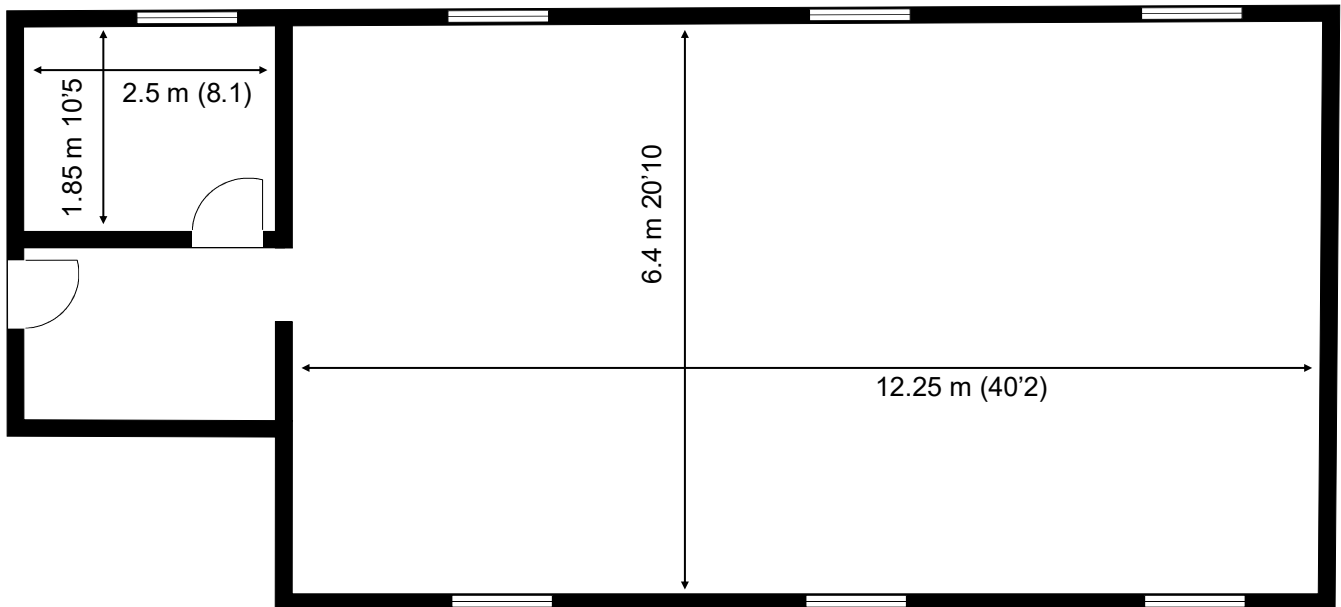

20 Churchill Square Business Centre

First Floor—Suite 14
92.7 sq m (998 sq ft)*

Churchill Square Business Centre
Kings Hill
West Malling
Kent ME19 4YU
01732 523415

*Approximate Measurements
Not to scale

Space for growing businesses

www.capitalspace.co.uk

20 Churchill Square Business Centre

First Floor—Suite 14
92.7 sq m (998 sq ft)*

Additional Information

Internal small office/meeting room within area.

We are happy to provide further details and answer any questions. Please contact our Centre Manager on 01732 523415.