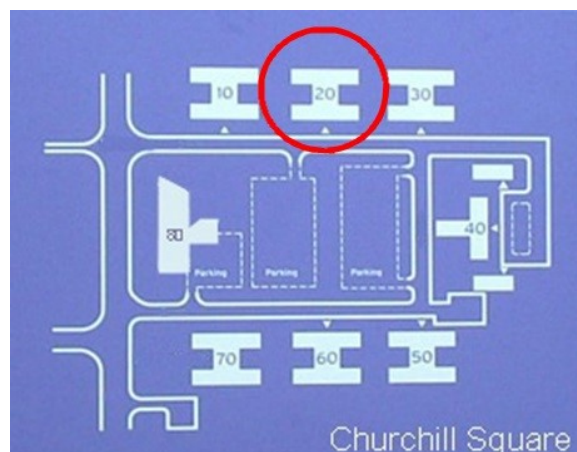

Churchill Square Business Centre
Kings Hill
West Malling
Kent ME19 4YU
01732 523415

*Approximate Measurements
Not to scale

Space for growing businesses

www.capitalspace.co.uk