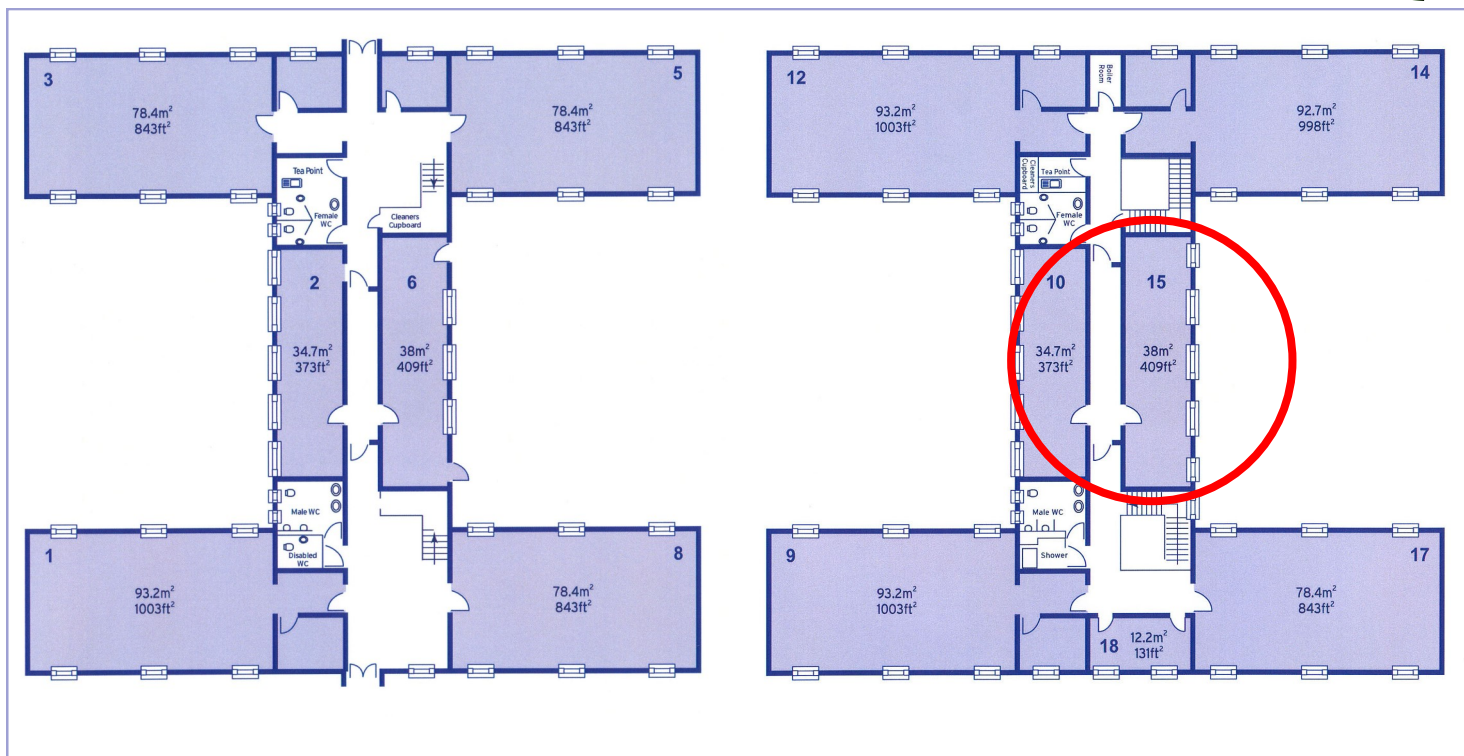

20 Churchill Square Business Centre

First Floor—Suite 15
38 sq m (409 sq ft)*

Churchill Square Business Centre
Kings Hill
West Malling
Kent ME19 4YU
01732 523415

*Approximate Measurements
Not to scale

Space for growing businesses

www.capitalspace.co.uk

20 Churchill Square Business Centre

First Floor—Suite 15
38 sq m (409 sq ft)*

Additional Information

We are happy to provide further details and answer any questions. Please contact our Centre Manager on 01732 523415.