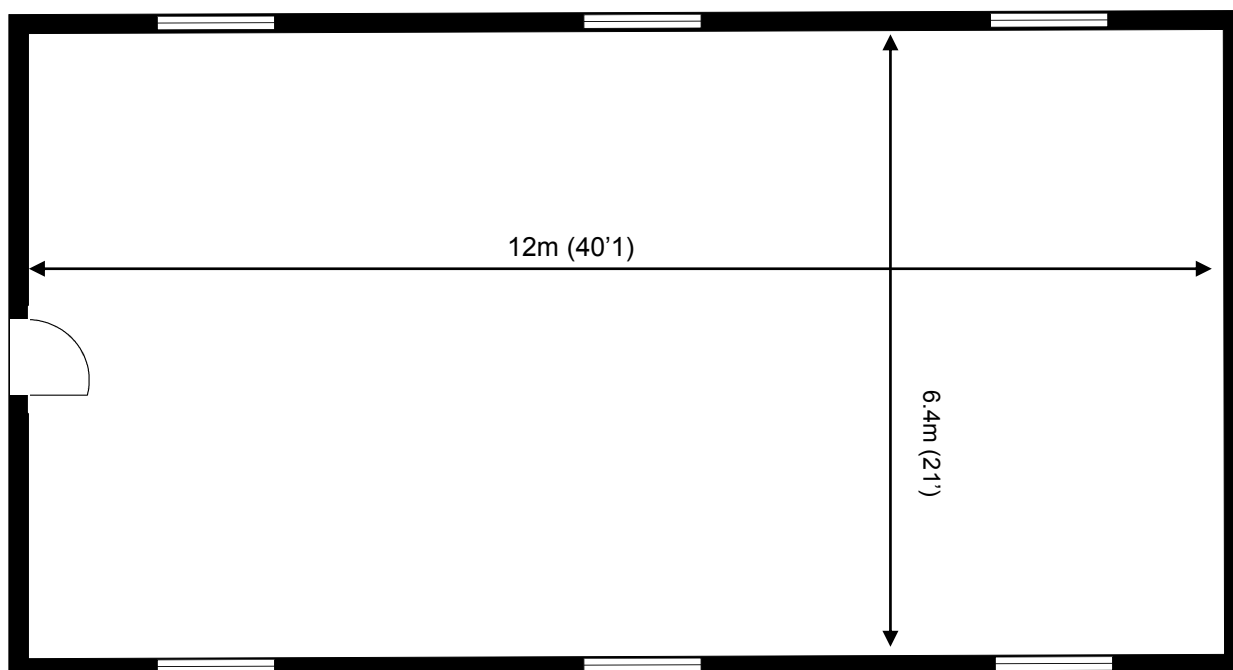

20 Churchill Square Business Centre

First Floor—Suite 17

78.3sq m (843 sq ft)*

Churchill Square Business Centre
Kings Hill
West Malling
Kent ME19 4YU
01732 523415

*Approximate Measurements
Not to scale

Space for growing businesses