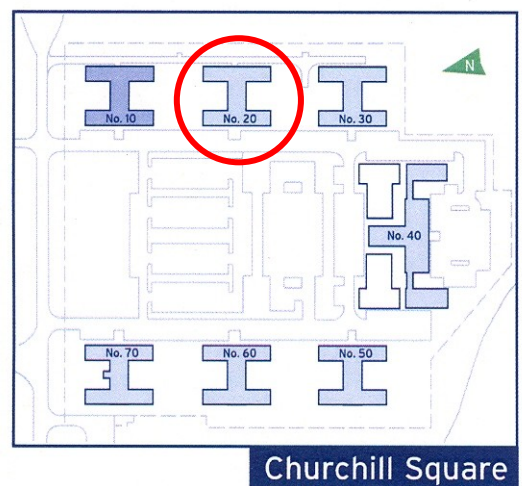

20 Churchill Square Business Centre

First Floor—Suite 17

78.3sq m (843 sq ft)*

Churchill Square Business Centre
Kings Hill
West Malling
Kent ME19 4YU
01732 523415

*Approximate Measurements
Not to scale

Space for growing businesses

www.capitalspace.co.uk

20 Churchill Square Business Centre

First Floor—Suite 17
78.3sq m (843 sq ft)*

Additional Information

We are happy to provide further details and answer any questions. Please contact our Centre Manager on 01732 523415.