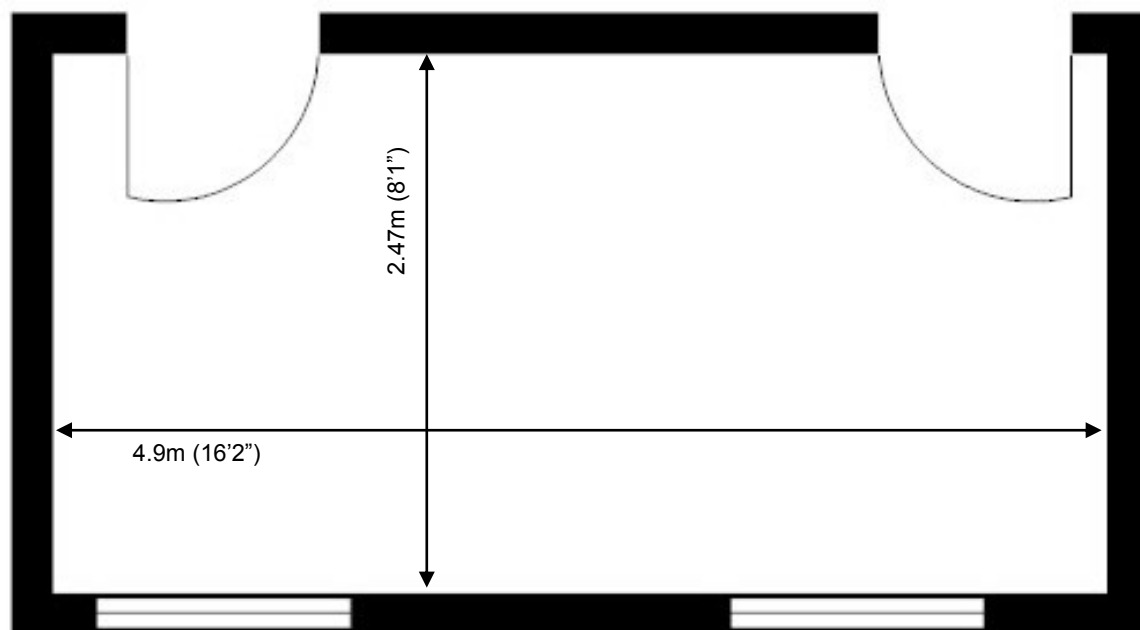

20 Churchill Square Business Centre

Ground Floor—Suite 18

12.2sq m (131 sq ft)

Churchill Square Business Centre
Kings Hill
West Malling
Kent ME19 4YU
01732 523415

*Approximate Measurements

Not to scale

Space for growing businesses

www.capitalspace.co.uk

20 Churchill Square Business Centre

Ground Floor—Suite 18
12.2sq m (131 sq ft)

Additional Information

We are happy to provide further details and answer any questions. Please contact our Centre Manager on 01732 523415.