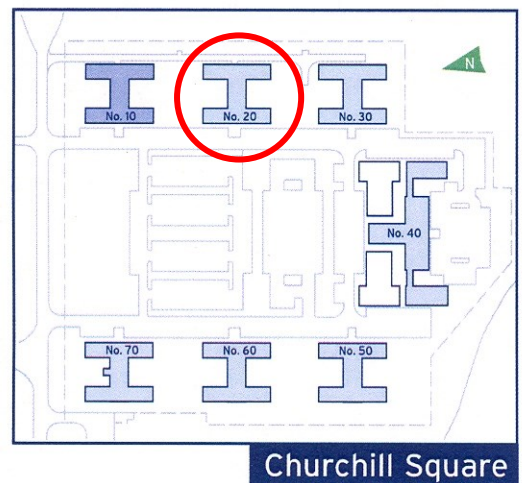

20 Churchill Square Business Centre

Ground Floor—Suite 18

12.2sq m (131 sq ft)

Churchill Square Business Centre
Kings Hill
West Malling
Kent ME19 4YU
01732 523415

*Approximate Measurements

Not to scale

Space for growing businesses

www.capitalspace.co.uk

20 Churchill Square Business Centre

Ground Floor—Suite 18
12.2sq m (131 sq ft)

Additional Information

We are happy to provide further details and answer any questions. Please contact our Centre Manager on 01732 523415.