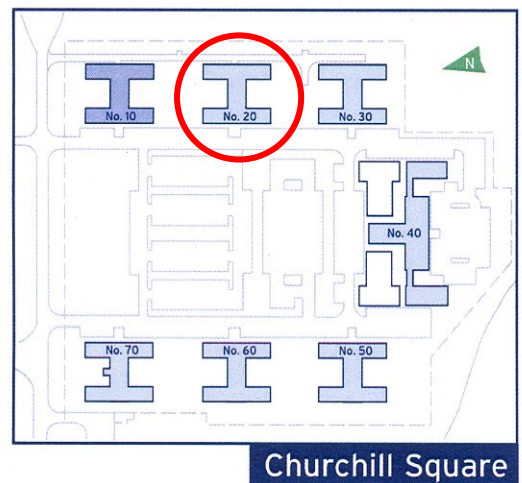

20 Churchill Square Business Centre

Ground Floor—Suite 2

34.7 sq m (374 sq ft)*

Churchill Square Business Centre
Kings Hill
West Malling
Kent ME19 4YU
01732 523415

*Approximate Measurements

Not to scale

Space for growing businesses

www.capitalspace.co.uk

20 Churchill Square Business Centre

Ground Floor—Suite 2

34.7 sq m (374 sq ft)*

Additional Information

We are happy to provide further details and answer any questions. Please contact our Centre Manager on 01732 523415.