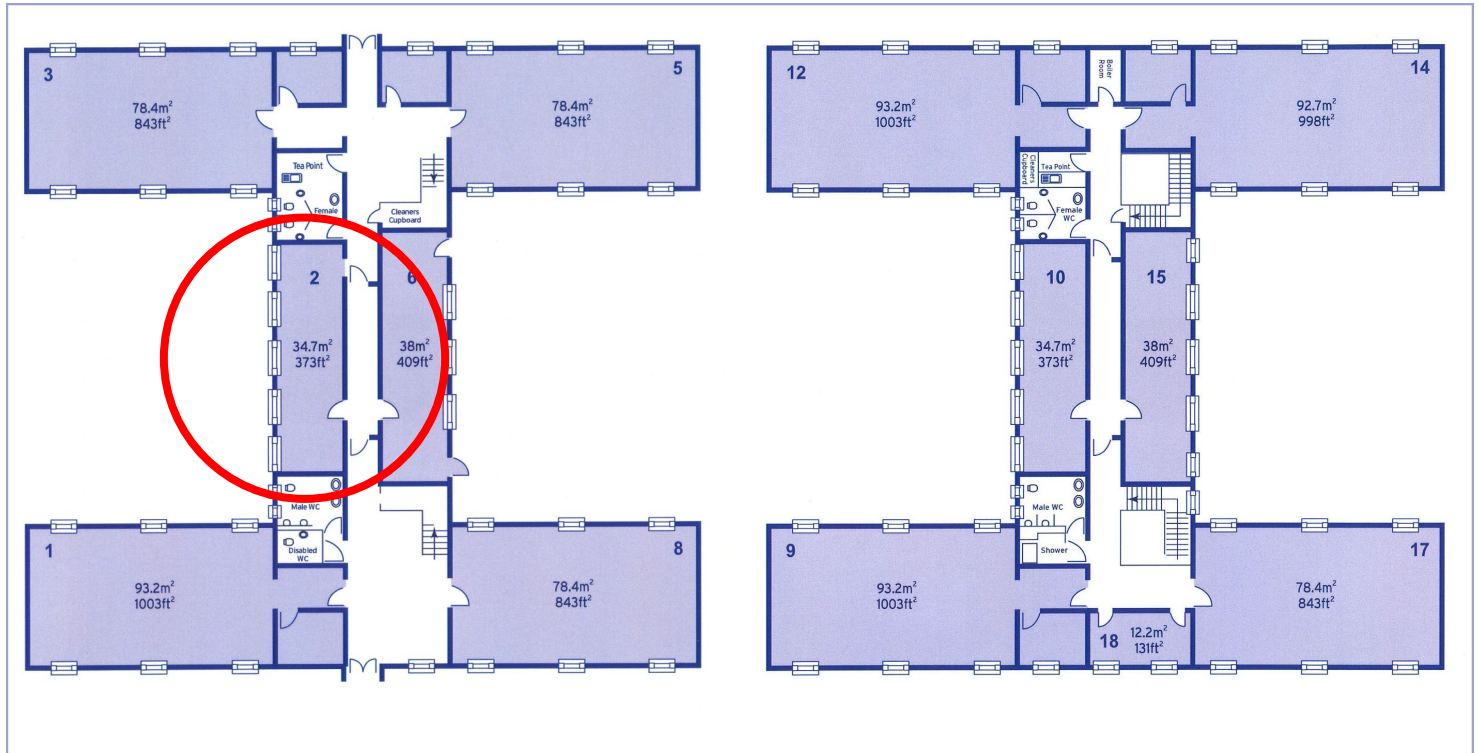

20 Churchill Square Business Centre

Ground Floor—Suite 2

34.7 sq m (374 sq ft)*

Churchill Square Business Centre
Kings Hill
West Malling
Kent ME19 4YU
01732 523415

*Approximate Measurements

Not to scale

Space for growing businesses

www.capitalspace.co.uk

20 Churchill Square Business Centre

Ground Floor—Suite 2

34.7 sq m (374 sq ft)*

Additional Information

We are happy to provide further details and answer any questions. Please contact our Centre Manager on 01732 523415.