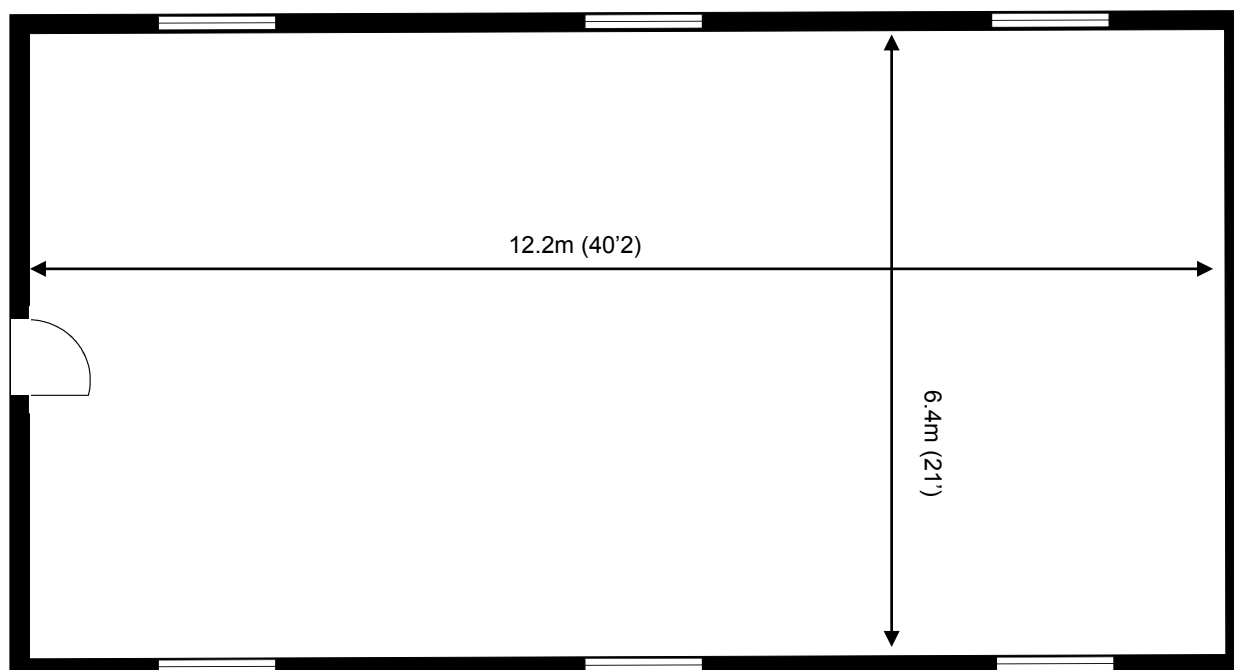

20 Churchill Square Business Centre

Ground Floor—Suite 4

78.3sq m (843 sq ft)*

Churchill Square Business Centre

Kings Hill
West Malling
Kent ME19 4YU
01732 523415

*Approximate Measurements

Not to scale

Space for growing businesses

www.capitalspace.co.uk

20 Churchill Square Business Centre

Ground Floor—Suite 4

78.3sq m (843 sq ft)*

Additional Information

We are happy to provide further details and answer any questions. Please contact our Centre Manager on 01732 523415.