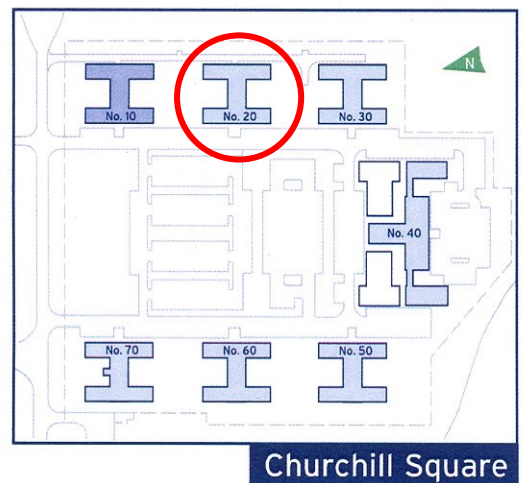

20 Churchill Square Business Centre

Ground Floor—Suite 4

78.3sq m (843 sq ft)*

Churchill Square Business Centre

Kings Hill
West Malling
Kent ME19 4YU
01732 523415

*Approximate Measurements

Not to scale

Space for growing businesses

www.capitalspace.co.uk

20 Churchill Square Business Centre

Ground Floor—Suite 4

78.3sq m (843 sq ft)*

Additional Information

We are happy to provide further details and answer any questions. Please contact our Centre Manager on 01732 523415.