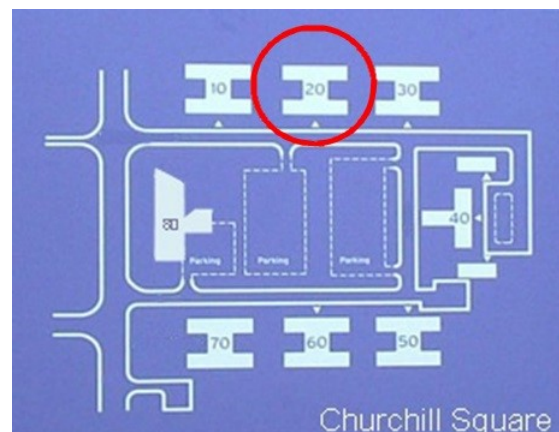

Churchill Square Business Centre
Kings Hill
West Malling
Kent ME19 4YU
01732 523415

*Approximate Measurements

Not to scale

Space for growing businesses

www.capitalspace.co.uk