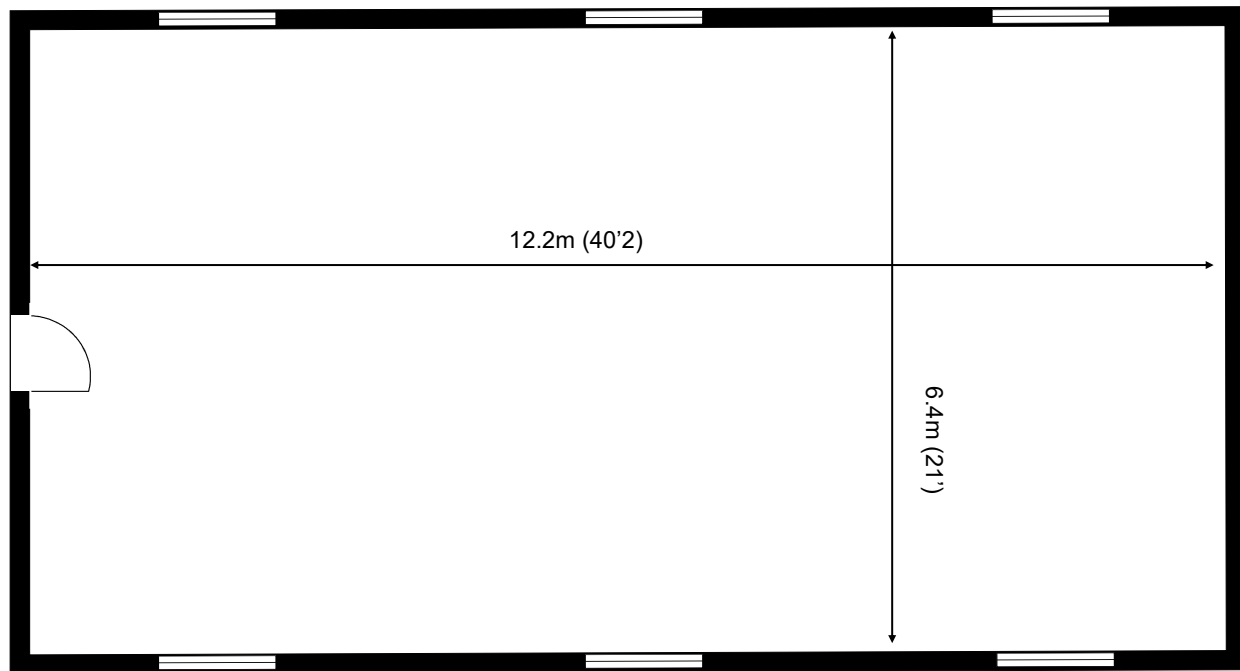

20 Churchill Square Business Centre

Ground Floor—Suite 5
78.3sq m (843 sq ft)*

Churchill Square Business Centre
Kings Hill
West Malling
Kent ME19 4YU
01732 523415

*Approximate Measurements
Not to scale

Space for growing businesses

www.capitalspace.co.uk

20 Churchill Square Business Centre

Ground Floor—Suite 5
78.3sq m (843 sq ft)*

Additional Information

We are happy to provide further details and answer any questions. Please contact our Centre Manager on 01732 523415.