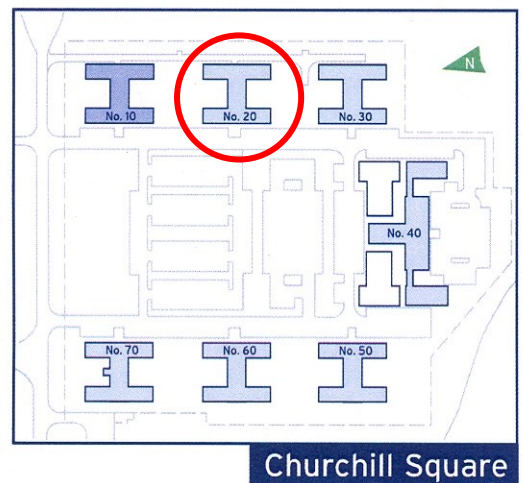

20 Churchill Square Business Centre

Ground Floor—Suite 9

93.2sq m (1003 sq ft)*

Churchill Square Business Centre

Kings Hill
West Malling
Kent ME19 4YU
01732 523415

*Approximate Measurements

Not to scale

Space for growing businesses

www.capitalspace.co.uk

20 Churchill Square Business Centre

Ground Floor—Suite 9

93.2sq m (1003 sq ft)

Additional Information

We are happy to provide further details and answer any questions. Please contact our Centre Manager on 01732 523415.