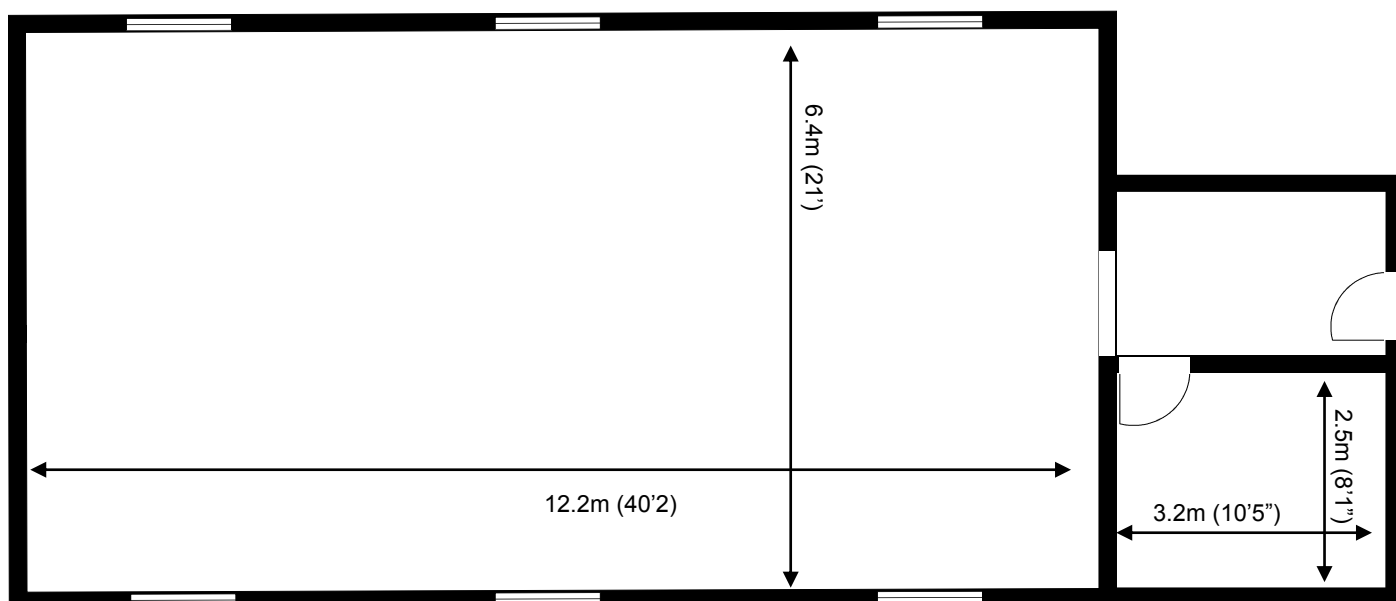

20 Churchill Square Business Centre

Ground Floor—Suite 9

93.2sq m (1003 sq ft)*

Churchill Square Business Centre

Kings Hill
West Malling
Kent ME19 4YU
01732 523415

*Approximate Measurements

Not to scale

Space for growing businesses

www.capitalspace.co.uk

20 Churchill Square Business Centre

Ground Floor—Suite 9

93.2sq m (1003 sq ft)

Additional Information

We are happy to provide further details and answer any questions. Please contact our Centre Manager on 01732 523415.