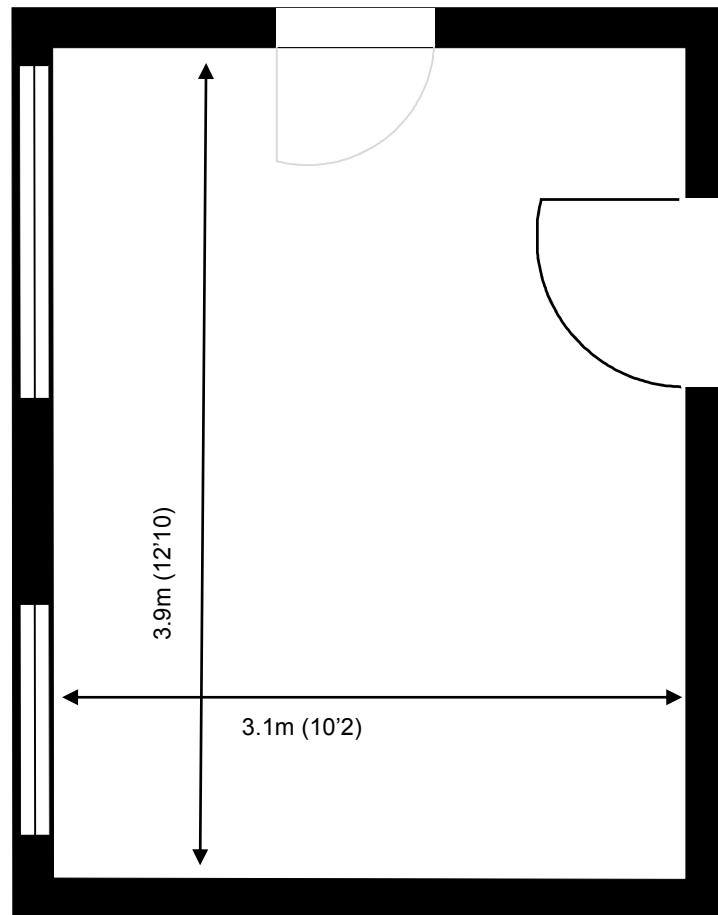

30 Churchill Square Business Centre

First Floor—Suite 12
12.2sq m (131 sq ft)*

Churchill Square Business Centre
Kings Hill
West Malling
Kent ME19 4YU
01732 523415

*Approximate Measurements

Not to scale

Space for growing businesses

www.capitalspace.co.uk

30 Churchill Square Business Centre

First Floor—Suite 12
12.2sq m (131 sq ft)*

Plans not to scale

Site Plan

Additional Information

We are happy to provide further details and answer any questions. Please contact our Centre Manager on 01732 523415.