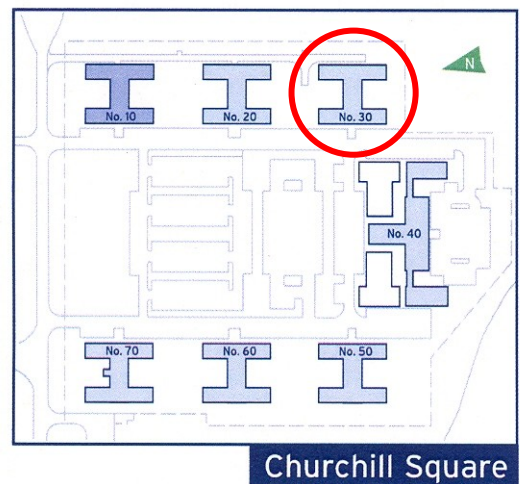

30 Churchill Square Business Centre

First Floor—Suite 12
12.2sq m (131 sq ft)*

Churchill Square Business Centre
Kings Hill
West Malling
Kent ME19 4YU
01732 523415

*Approximate Measurements

Not to scale

Space for growing businesses

www.capitalspace.co.uk

30 Churchill Square Business Centre

First Floor—Suite 12
12.2sq m (131 sq ft)*

Plans not to scale

Site Plan

Additional Information

We are happy to provide further details and answer any questions. Please contact our Centre Manager on 01732 523415.