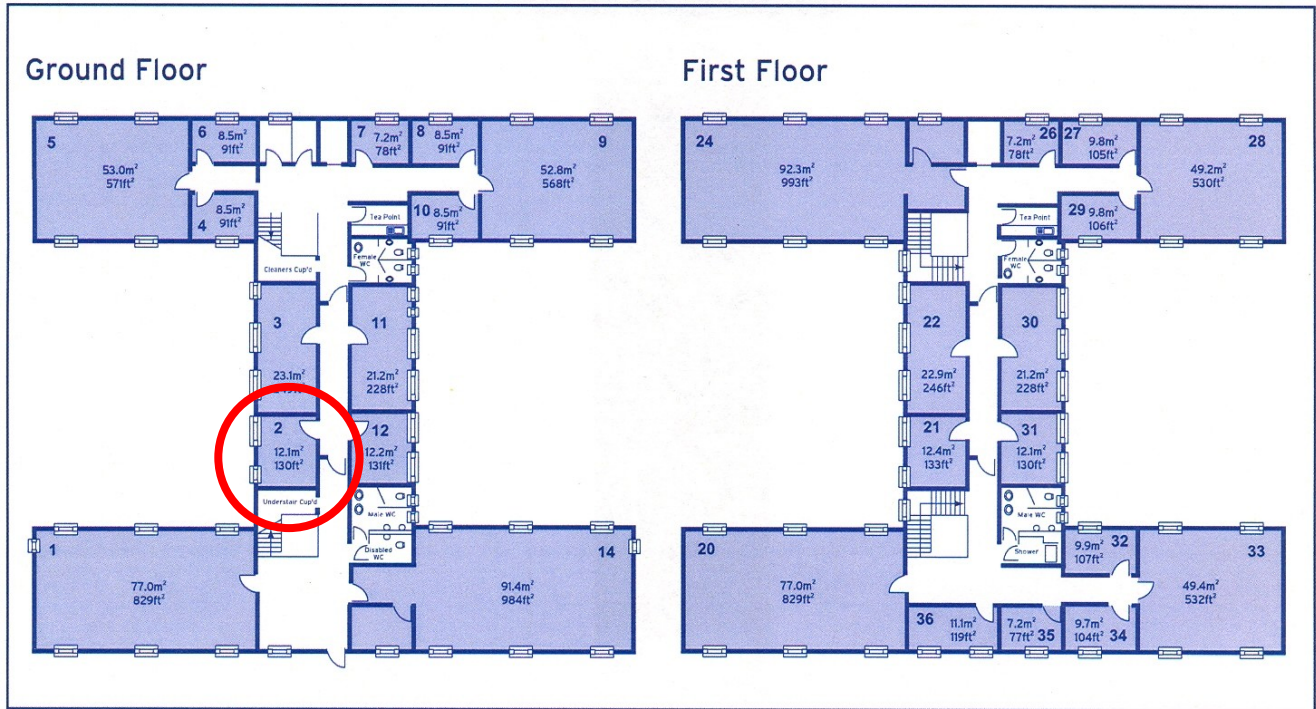

30 Churchill Square Business Centre

First Floor—Suite 12
12.2sq m (131 sq ft)*

Churchill Square Business Centre
Kings Hill
West Malling
Kent ME19 4YU
01732 523415

*Approximate Measurements

Not to scale

Space for growing businesses

www.capitalspace.co.uk

30 Churchill Square Business Centre

First Floor—Suite 12
12.2sq m (131 sq ft)*

Plans not to scale

Site Plan

Additional Information

We are happy to provide further details and answer any questions. Please contact our Centre Manager on 01732 523415.