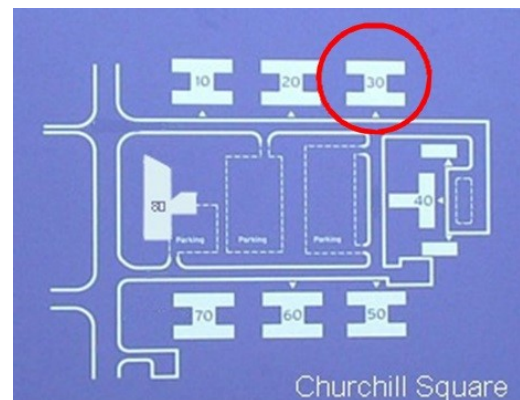

www.capitalspace.co.uk

30 Churchill Square Business Centre

First Floor—Suite 21
12.4sq m (133 sq ft)*

Plans not to scale

Site Plan

Additional Information

We are happy to provide further details and answer any questions. Please contact our Centre Manager on 01732 523415.