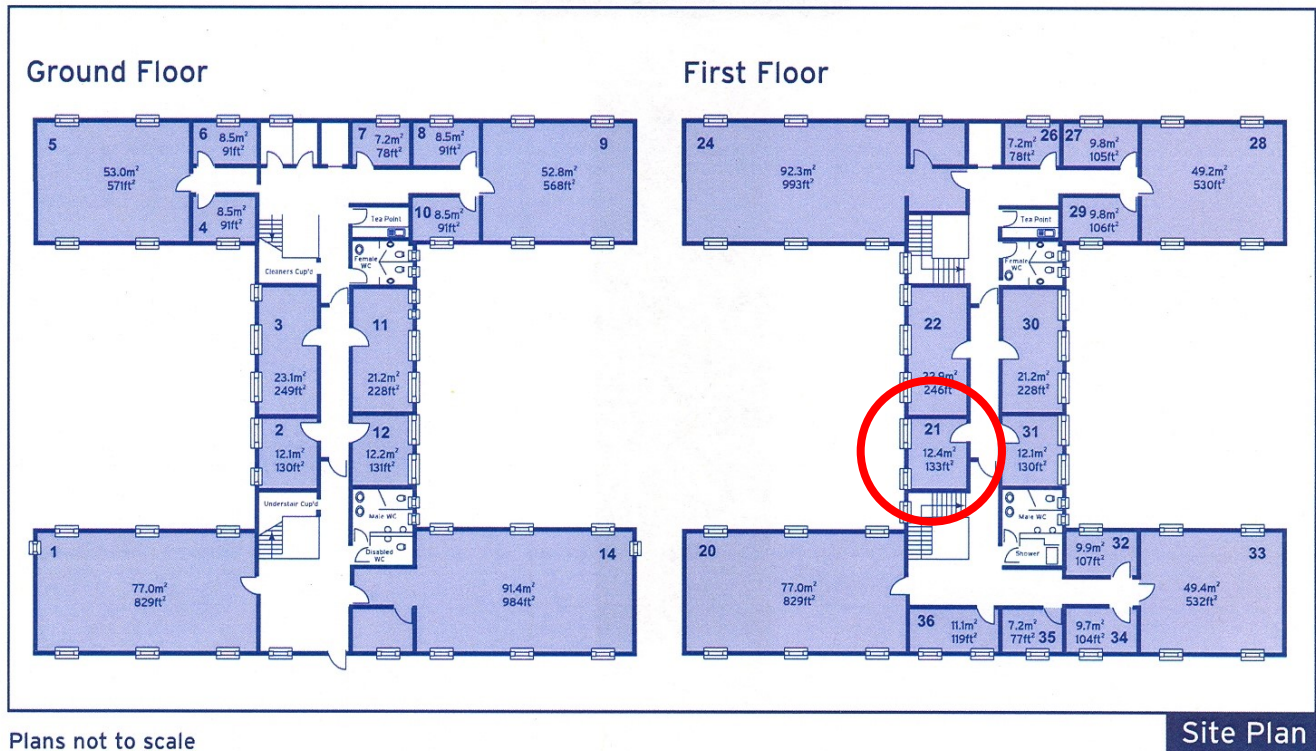

30 Churchill Square Business Centre

First Floor—Suite 21
12.4sq m (133 sq ft)*

Churchill Square Business Centre
Kings Hill
West Malling
Kent ME19 4YU
01732 523415

*Approximate Measurements
Not to scale

Space for growing businesses

www.capitalspace.co.uk

30 Churchill Square Business Centre

First Floor—Suite 21
12.4sq m (133 sq ft)*

Plans not to scale

Site Plan

Additional Information

We are happy to provide further details and answer any questions. Please contact our Centre Manager on 01732 523415.