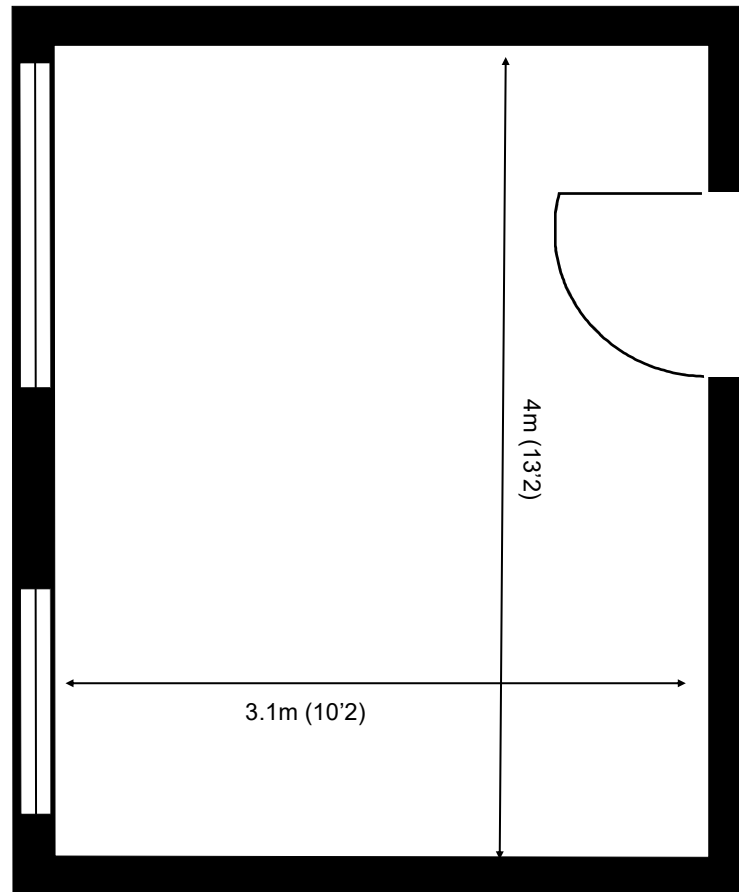

30 Churchill Square Business Centre

First Floor—Suite 21
12.4sq m (133 sq ft)*

Churchill Square Business Centre
Kings Hill
West Malling
Kent ME19 4YU
01732 523415

*Approximate Measurements
Not to scale

Space for growing businesses

www.capitalspace.co.uk

30 Churchill Square Business Centre

First Floor—Suite 21
12.4sq m (133 sq ft)*

Plans not to scale

Site Plan

Additional Information

We are happy to provide further details and answer any questions. Please contact our Centre Manager on 01732 523415.