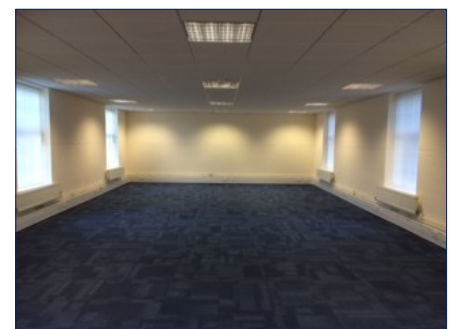

30 Churchill Square Business Centre

First Floor—Suite 24
92.3sq m (993 sq ft)*

Churchill Square Business Centre
Kings Hill
West Malling
Kent ME19 4YU
01732 523415

*Approximate Measurements

Not to scale

Space for growing businesses