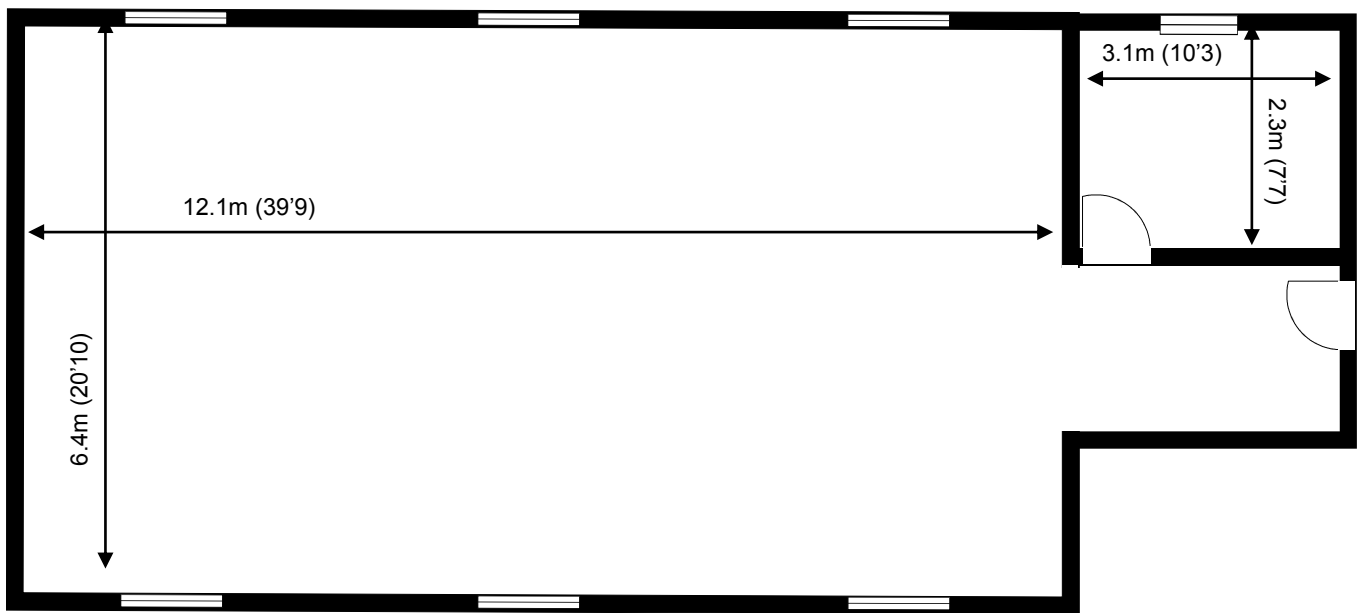

30 Churchill Square Business Centre

First Floor—Suite 24
92.3sq m (993 sq ft)*

Churchill Square Business Centre
Kings Hill
West Malling
Kent ME19 4YU
01732 523415

*Approximate Measurements

Not to scale

Space for growing businesses

www.capitalspace.co.uk

30 Churchill Square Business Centre

First Floor—Suite 24
92.3sq m (993 sq ft)*

Plans not to scale

Site Plan

Additional Information

We are happy to provide further details and answer any questions. Please contact our Centre Manager on 01732 523415.