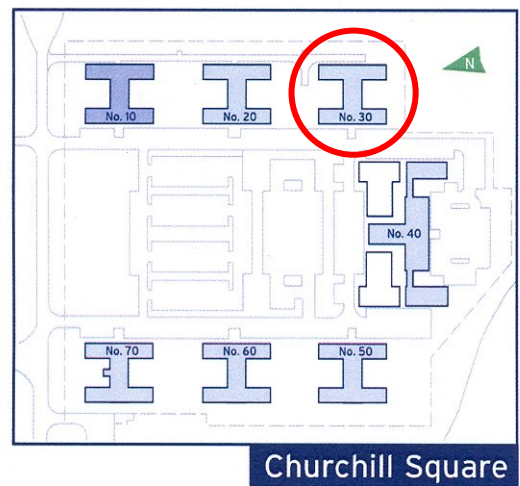

30 Churchill Square Business Centre

First Floor—Suite 24
92.3sq m (993 sq ft)*

Churchill Square Business Centre
Kings Hill
West Malling
Kent ME19 4YU
01732 523415

*Approximate Measurements

Not to scale

Space for growing businesses

www.capitalspace.co.uk

30 Churchill Square Business Centre

First Floor—Suite 24
92.3sq m (993 sq ft)*

Plans not to scale

Site Plan

Additional Information

We are happy to provide further details and answer any questions. Please contact our Centre Manager on 01732 523415.