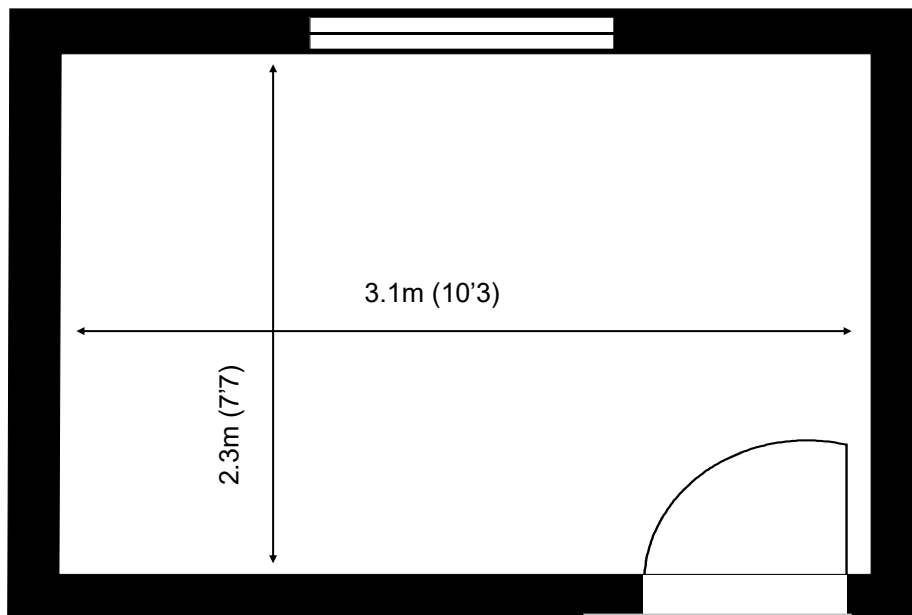

30 Churchill Square Business Centre

First Floor—Suite 26
7.2 sq m (78 sq ft)*

Churchill Square Business Centre
Kings Hill
West Malling
Kent ME19 4YU
01732 523415

*Approximate Measurements
Not to scale

Space for growing businesses

www.capitalspace.co.uk

30 Churchill Square Business Centre

First Floor—Suite 26
7.2 sq m (78 sq ft)*

Plans not to scale

Site Plan

Additional Information

We are happy to provide further details and answer any questions. Please contact our Centre Manager on 01732 523415.