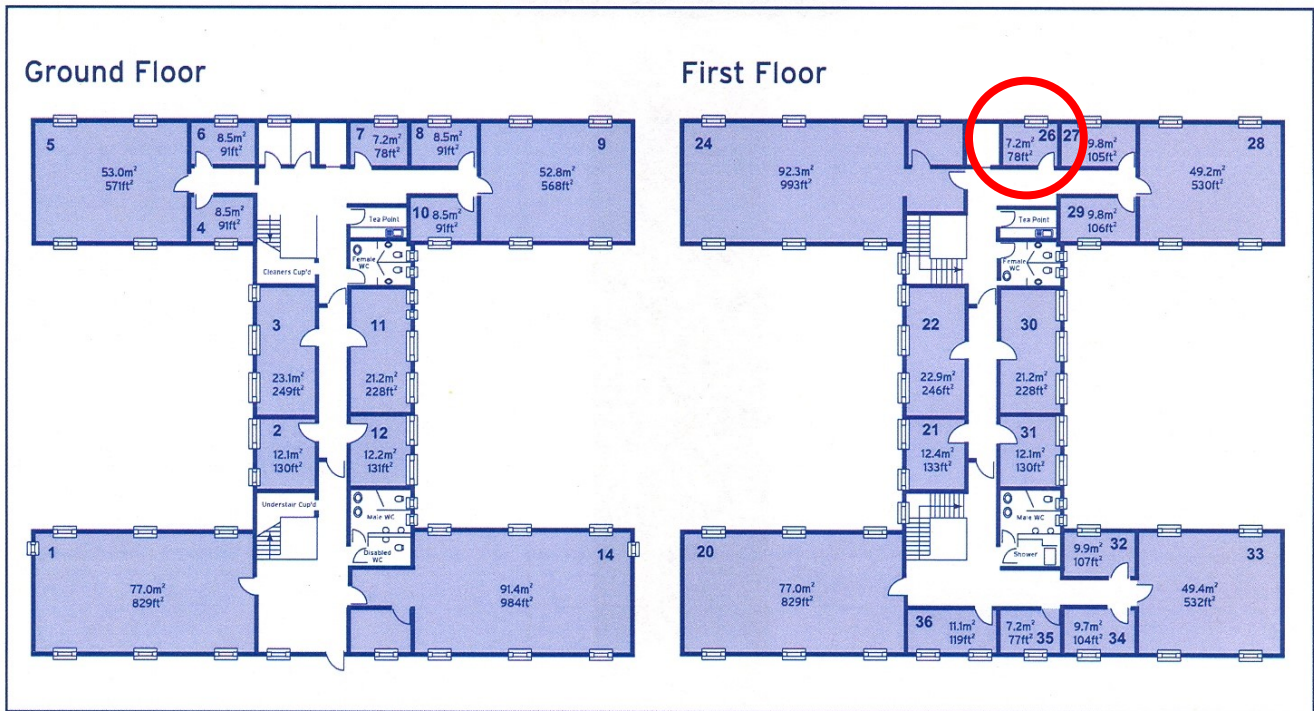

30 Churchill Square Business Centre

First Floor—Suite 26
7.2 sq m (78 sq ft)*

Churchill Square Business Centre
Kings Hill
West Malling
Kent ME19 4YU
01732 523415

*Approximate Measurements
Not to scale

Space for growing businesses

www.capitalspace.co.uk

30 Churchill Square Business Centre

First Floor—Suite 26
7.2 sq m (78 sq ft)*

Plans not to scale

Site Plan

Additional Information

We are happy to provide further details and answer any questions. Please contact our Centre Manager on 01732 523415.