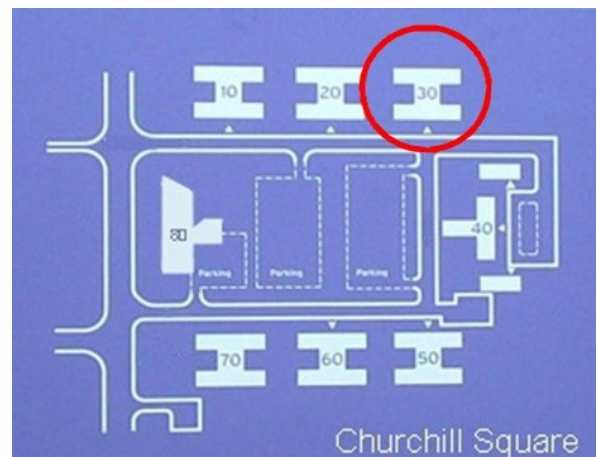

www.capitalspace.co.uk

30 Churchill Square Business Centre

First Floor—Suite 26
7.2 sq m (78 sq ft)*

Plans not to scale

Site Plan

Additional Information

We are happy to provide further details and answer any questions. Please contact our Centre Manager on 01732 523415.