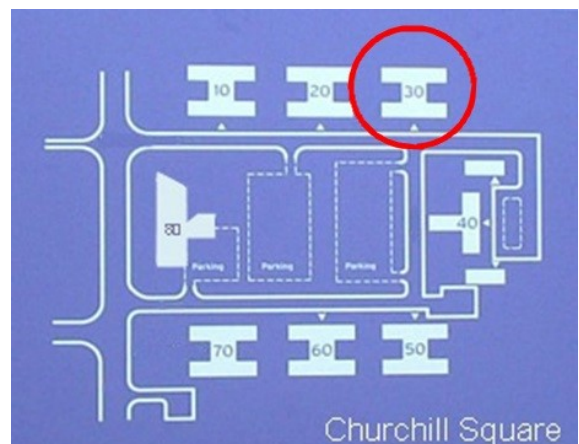

www.capitalspace.co.uk

30 Churchill Square Business Centre

First Floor—Suite 27
9.8 sq m (105 sq ft)*

Plans not to scale

Site Plan

Additional Information

We are happy to provide further details and answer any questions. Please contact our Centre Manager on 01732 523415.