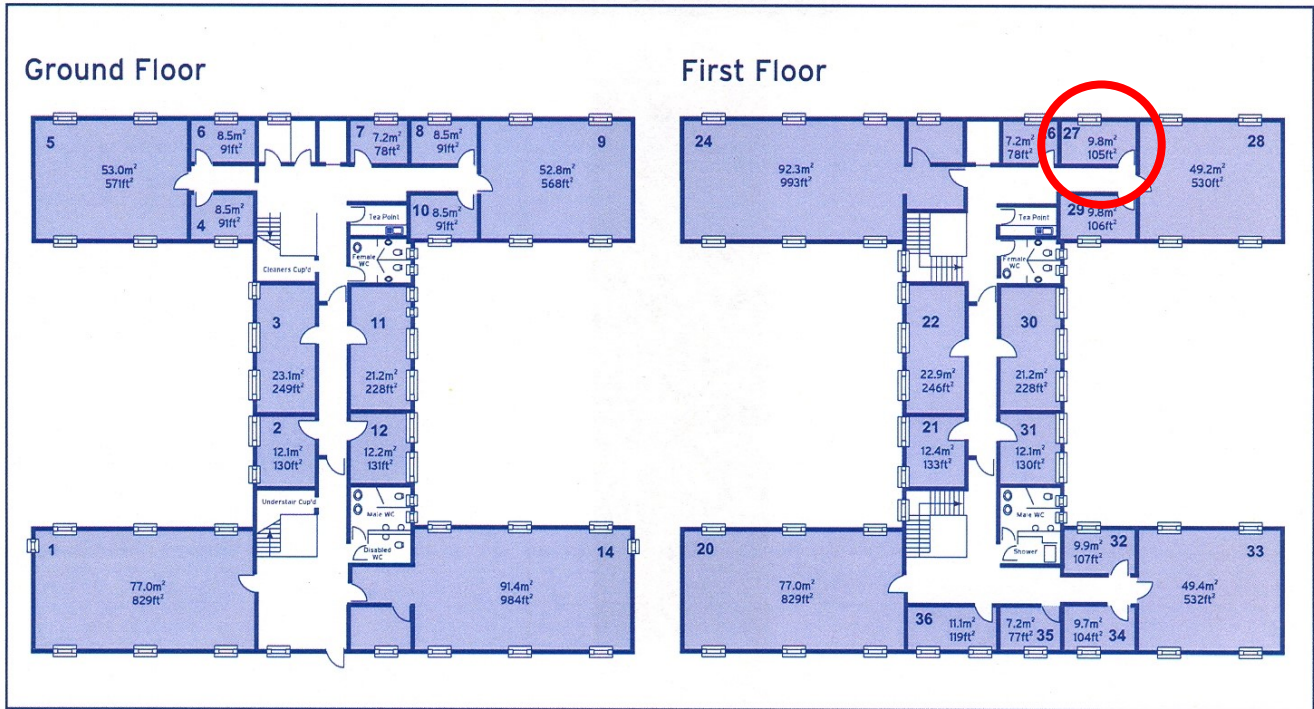

30 Churchill Square Business Centre

First Floor—Suite 27
9.8 sq m (105 sq ft)*

Churchill Square Business Centre
Kings Hill
West Malling
Kent ME19 4YU
01732 523415

*Approximate Measurements
Not to scale

Space for growing businesses

www.capitalspace.co.uk

30 Churchill Square Business Centre

First Floor—Suite 27
9.8 sq m (105 sq ft)*

Plans not to scale

Site Plan

Additional Information

We are happy to provide further details and answer any questions. Please contact our Centre Manager on 01732 523415.