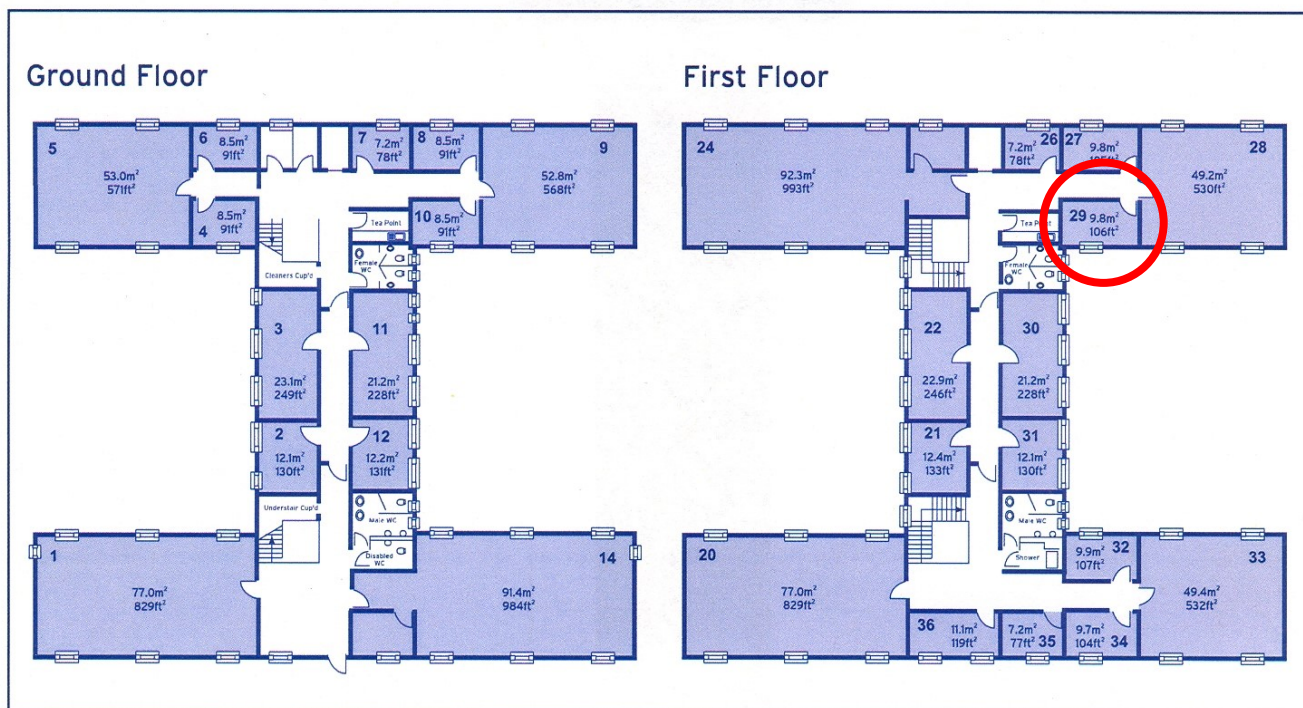

30 Churchill Square Business Centre

First Floor—Suite 29
9.8 sq m (106 sq ft)*

Churchill Square Business Centre
Kings Hill
West Malling
Kent ME19 4YU
01732 523415

*Approximate Measurements
Not to scale

Space for growing businesses

www.capitalspace.co.uk

30 Churchill Square Business Centre

First Floor—Suite 29
9.8 sq m (106 sq ft)*

Plans not to scale

Site Plan

Additional Information

We are happy to provide further details and answer any questions. Please contact our Centre Manager on 01732 523415.