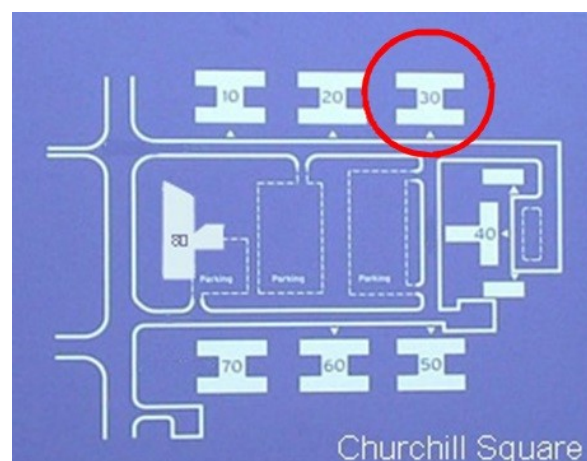

www.capitalspace.co.uk

30 Churchill Square Business Centre

First Floor—Suite 29
9.8 sq m (106 sq ft)*

Plans not to scale

Site Plan

Additional Information

We are happy to provide further details and answer any questions. Please contact our Centre Manager on 01732 523415.