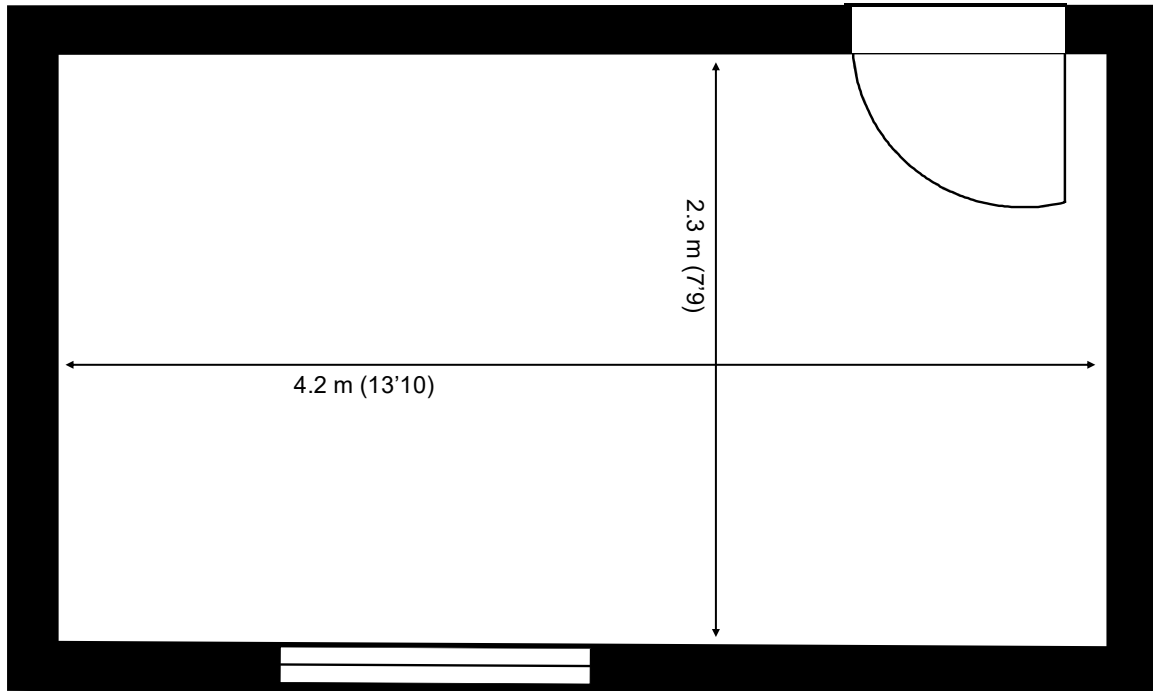

30 Churchill Square Business Centre

First Floor—Suite 29
9.8 sq m (106 sq ft)*

Churchill Square Business Centre
Kings Hill
West Malling
Kent ME19 4YU
01732 523415

*Approximate Measurements
Not to scale

Space for growing businesses

www.capitalspace.co.uk

30 Churchill Square Business Centre

First Floor—Suite 29
9.8 sq m (106 sq ft)*

Plans not to scale

Site Plan

Additional Information

We are happy to provide further details and answer any questions. Please contact our Centre Manager on 01732 523415.