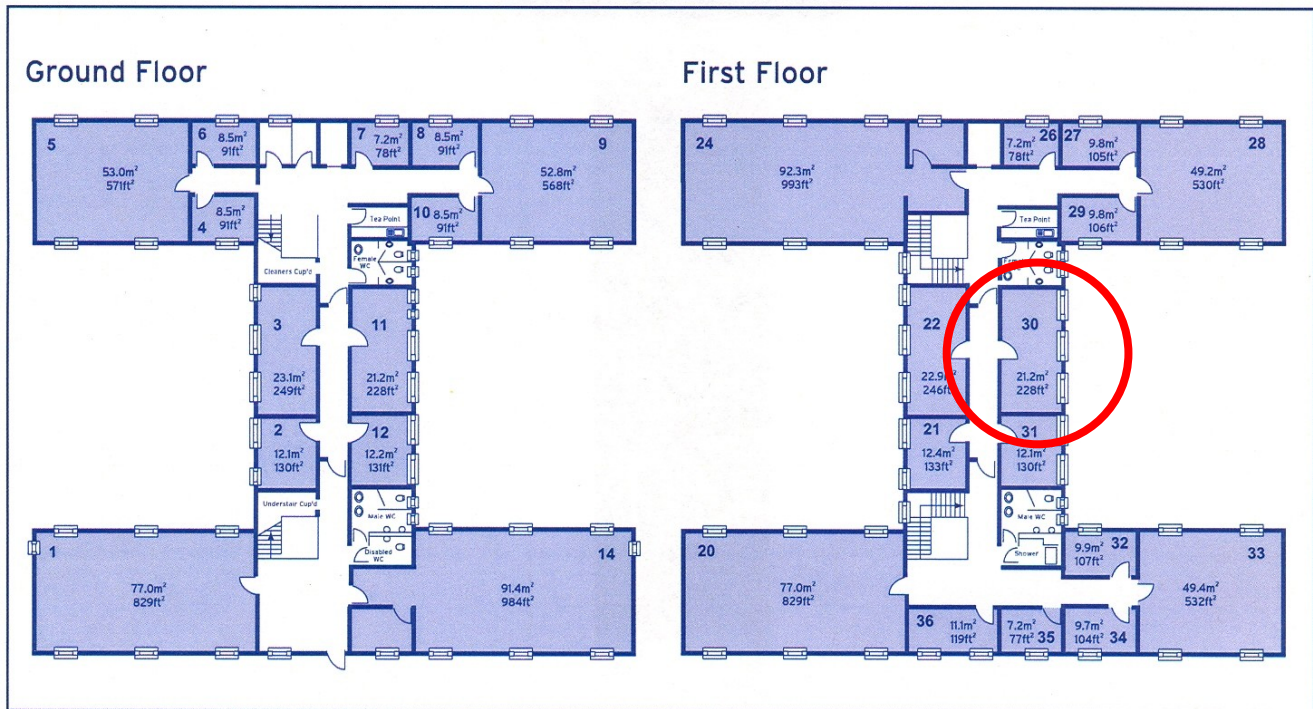

30 Churchill Square Business Centre

First Floor—Suite 30
21.2 sq m (228 sq ft)*

Churchill Square Business Centre
Kings Hill
West Malling
Kent ME19 4YU
01732 523415

*Approximate Measurements
Not to scale

Space for growing businesses

www.capitalspace.co.uk

30 Churchill Square Business Centre

First Floor—Suite 30
21.2 sq m (228 sq ft)*

Plans not to scale

Site Plan

Additional Information

We are happy to provide further details and answer any questions. Please contact our Centre Manager on 01732 523415.