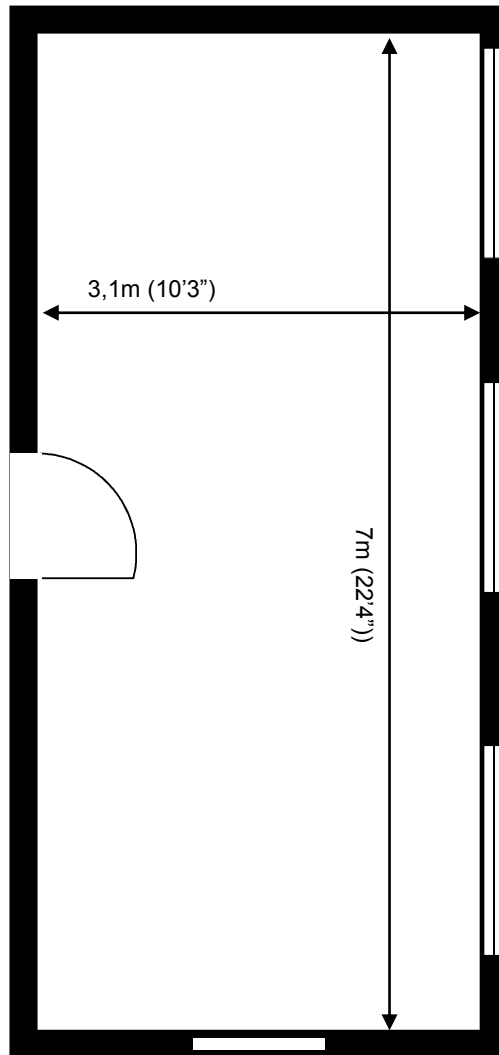

30 Churchill Square Business Centre

First Floor—Suite 30
21.2 sq m (228 sq ft)*

Churchill Square Business Centre
Kings Hill
West Malling
Kent ME19 4YU
01732 523415

*Approximate Measurements
Not to scale

Space for growing businesses

www.capitalspace.co.uk

30 Churchill Square Business Centre

First Floor—Suite 30
21.2 sq m (228 sq ft)*

Plans not to scale

Site Plan

Additional Information

We are happy to provide further details and answer any questions. Please contact our Centre Manager on 01732 523415.