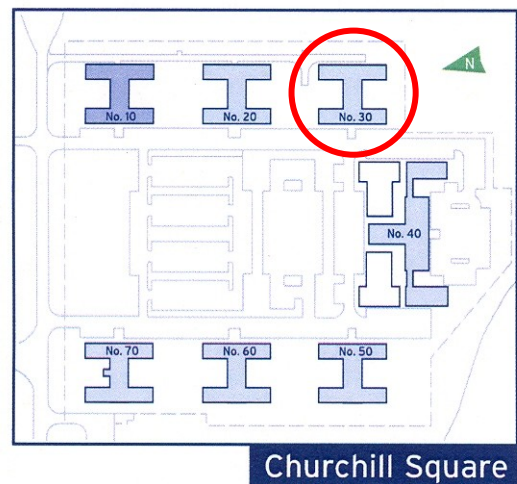

30 Churchill Square Business Centre

First Floor—Suite 30
21.2 sq m (228 sq ft)*

Churchill Square Business Centre
Kings Hill
West Malling
Kent ME19 4YU
01732 523415

*Approximate Measurements
Not to scale

Space for growing businesses

www.capitalspace.co.uk

30 Churchill Square Business Centre

First Floor—Suite 30
21.2 sq m (228 sq ft)*

Plans not to scale

Site Plan

Additional Information

We are happy to provide further details and answer any questions. Please contact our Centre Manager on 01732 523415.