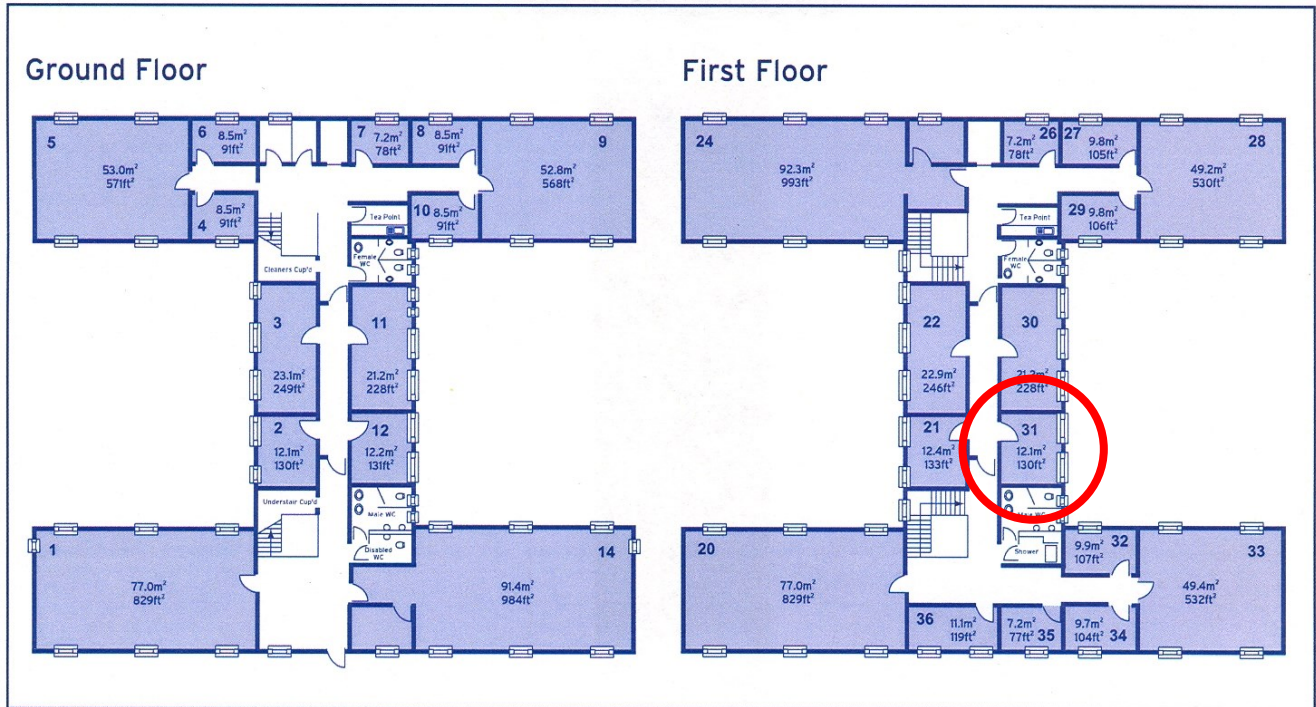

30 Churchill Square Business Centre

First Floor—Suite 31
12.2sq m (131 sq ft)*

Churchill Square Business Centre
Kings Hill
West Malling
Kent ME19 4YU
01732 523415

*Approximate Measurements
Not to scale

Space for growing businesses

www.capitalspace.co.uk

30 Churchill Square Business Centre

First Floor—Suite 31

12.2sq m (131 sq ft)*

Plans not to scale

Site Plan

Additional Information

We are happy to provide further details and answer any questions. Please contact our Centre Manager on 01732 523415.