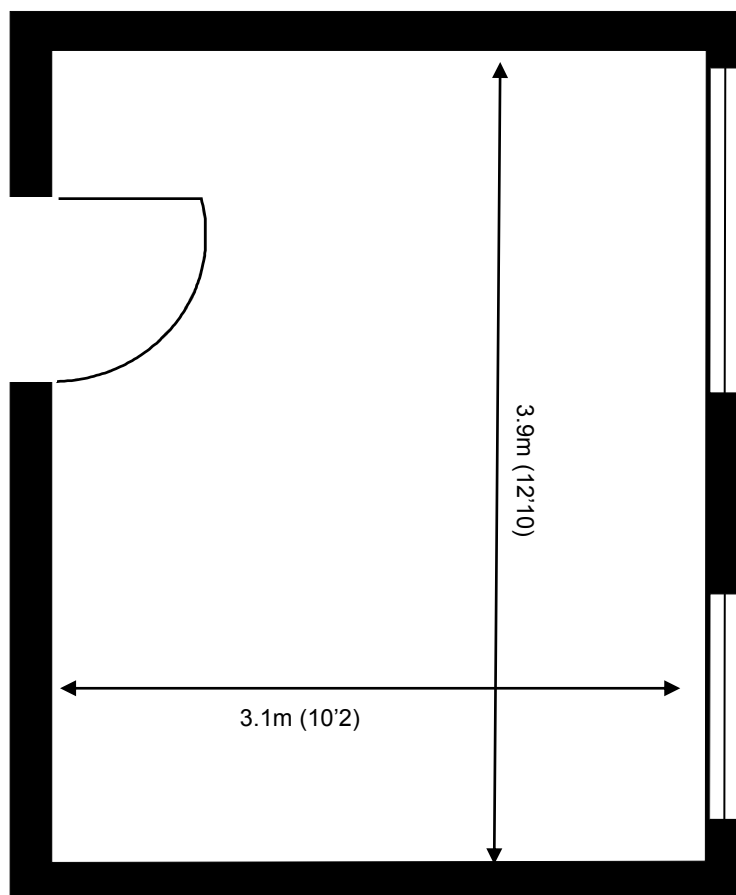

30 Churchill Square Business Centre

First Floor—Suite 31
12.2sq m (131 sq ft)*

Churchill Square Business Centre
Kings Hill
West Malling
Kent ME19 4YU
01732 523415

*Approximate Measurements
Not to scale

Space for growing businesses

www.capitalspace.co.uk

30 Churchill Square Business Centre

First Floor—Suite 31

12.2sq m (131 sq ft)*

Plans not to scale

Site Plan

Additional Information

We are happy to provide further details and answer any questions. Please contact our Centre Manager on 01732 523415.