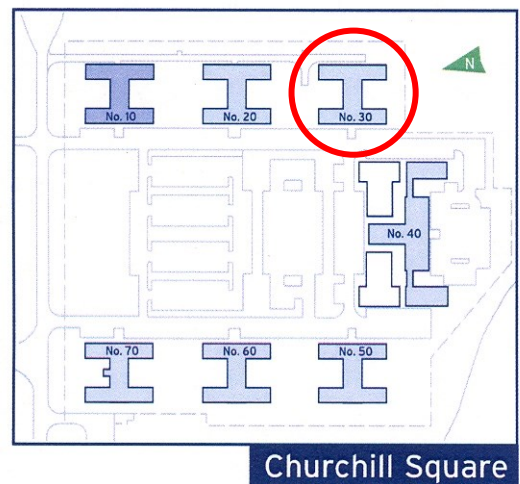

30 Churchill Square Business Centre

First Floor—Suite 31
12.2sq m (131 sq ft)*

Churchill Square Business Centre
Kings Hill
West Malling
Kent ME19 4YU
01732 523415

*Approximate Measurements
Not to scale

Space for growing businesses

www.capitalspace.co.uk

30 Churchill Square Business Centre

First Floor—Suite 31

12.2sq m (131 sq ft)*

Plans not to scale

Site Plan

Additional Information

We are happy to provide further details and answer any questions. Please contact our Centre Manager on 01732 523415.