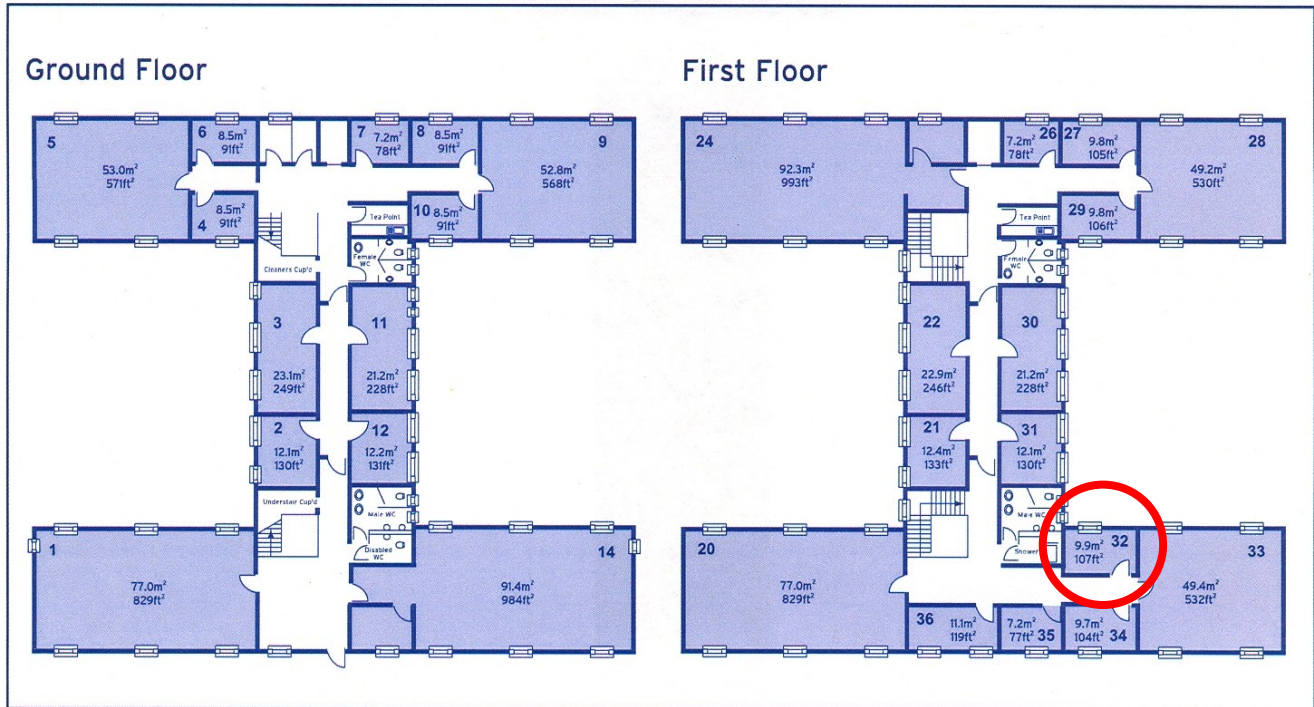

30 Churchill Square Business Centre

First Floor—Suite 32

9.9 sq m (107 sq ft)*

Churchill Square Business Centre
Kings Hill
West Malling
Kent ME19 4YU
01732 523415

*Approximate Measurements

Not to scale

Space for growing businesses

www.capitalspace.co.uk

30 Churchill Square Business Centre

First Floor—Suite 32

9.9 sq m (107 sq ft)*

Plans not to scale

Site Plan

Additional Information

We are happy to provide further details and answer any questions. Please contact our Centre Manager on 01732 523415.