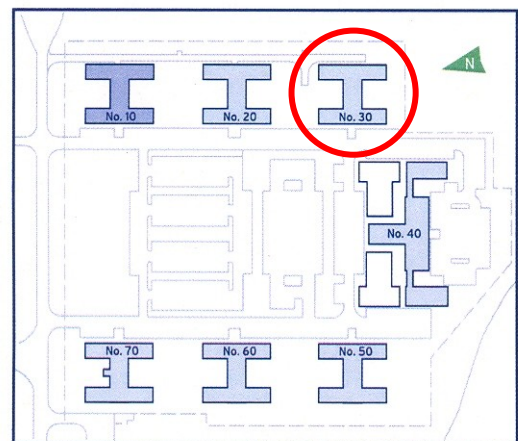

30 Churchill Square Business Centre

First Floor—Suite 32

9.9 sq m (107 sq ft)*

Churchill Square Business Centre
Kings Hill
West Malling
Kent ME19 4YU
01732 523415

*Approximate Measurements

Not to scale

Space for growing businesses

www.capitalspace.co.uk

30 Churchill Square Business Centre

First Floor—Suite 32

9.9 sq m (107 sq ft)*

Plans not to scale

Site Plan

Additional Information

We are happy to provide further details and answer any questions. Please contact our Centre Manager on 01732 523415.