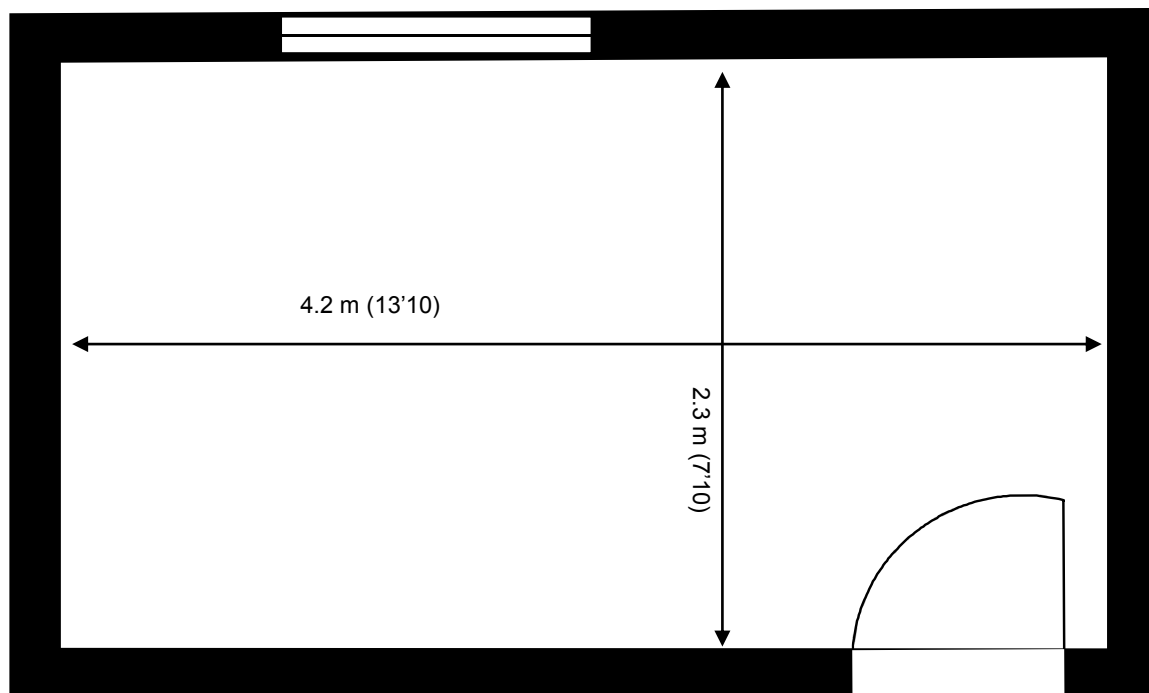

30 Churchill Square Business Centre

First Floor—Suite 32

9.9 sq m (107 sq ft)*

Churchill Square Business Centre
Kings Hill
West Malling
Kent ME19 4YU
01732 523415

*Approximate Measurements

Not to scale

Space for growing businesses

www.capitalspace.co.uk

30 Churchill Square Business Centre

First Floor—Suite 32

9.9 sq m (107 sq ft)*

Plans not to scale

Site Plan

Additional Information

We are happy to provide further details and answer any questions. Please contact our Centre Manager on 01732 523415.