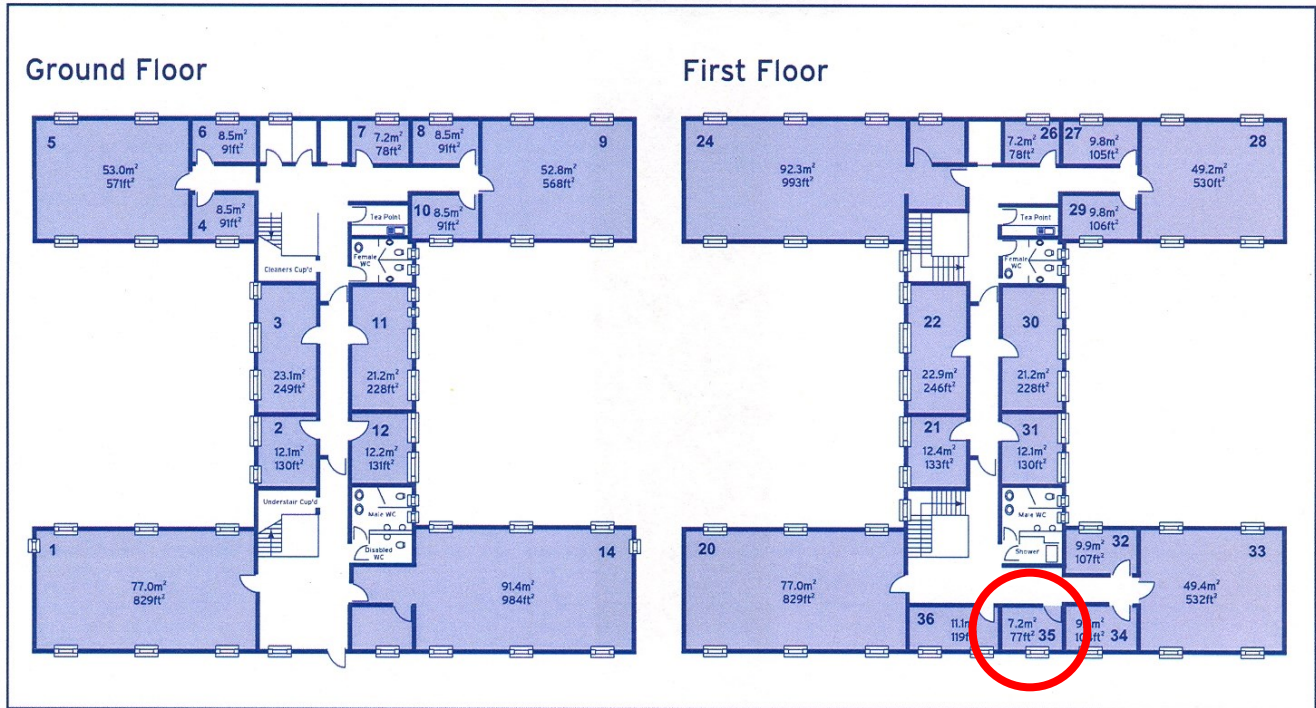

30 Churchill Square Business Centre

First Floor—Suite 35
7.2 sq m (77 sq ft)*

Churchill Square Business Centre
Kings Hill
West Malling
Kent ME19 4YU
01732 523415

*Approximate Measurements
Not to scale

Space for growing businesses

www.capitalspace.co.uk

30 Churchill Square Business Centre

First Floor—Suite 35
7.2 sq m (77 sq ft)*

Plans not to scale

Site Plan

Additional Information

We are happy to provide further details and answer any questions. Please contact our Centre Manager on 01732 523415.