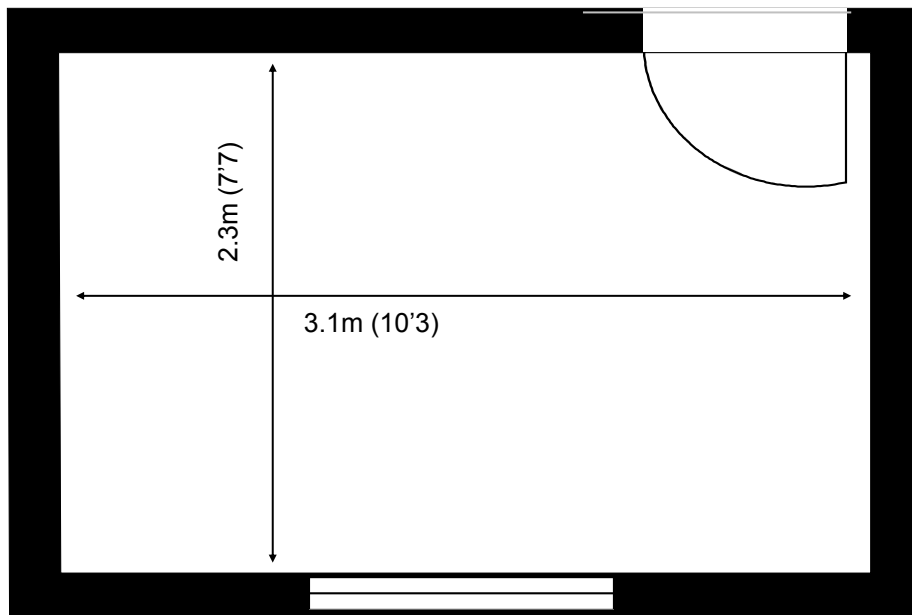

30 Churchill Square Business Centre

First Floor—Suite 35
7.2 sq m (77 sq ft)*

Churchill Square Business Centre
Kings Hill
West Malling
Kent ME19 4YU
01732 523415

*Approximate Measurements
Not to scale

Space for growing businesses

www.capitalspace.co.uk

30 Churchill Square Business Centre

First Floor—Suite 35
7.2 sq m (77 sq ft)*

Plans not to scale

Site Plan

Additional Information

We are happy to provide further details and answer any questions. Please contact our Centre Manager on 01732 523415.