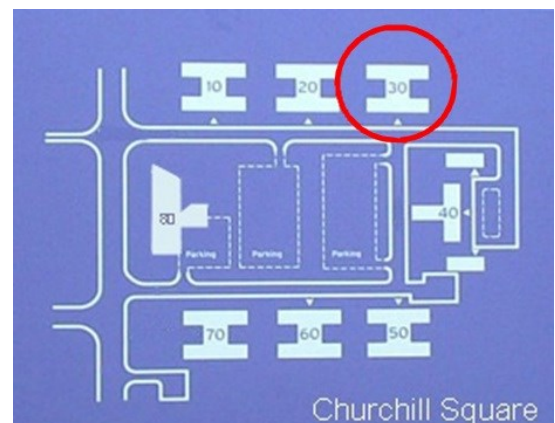

www.capitalspace.co.uk

30 Churchill Square Business Centre

First Floor—Suite 35
7.2 sq m (77 sq ft)*

Plans not to scale

Site Plan

Additional Information

We are happy to provide further details and answer any questions. Please contact our Centre Manager on 01732 523415.