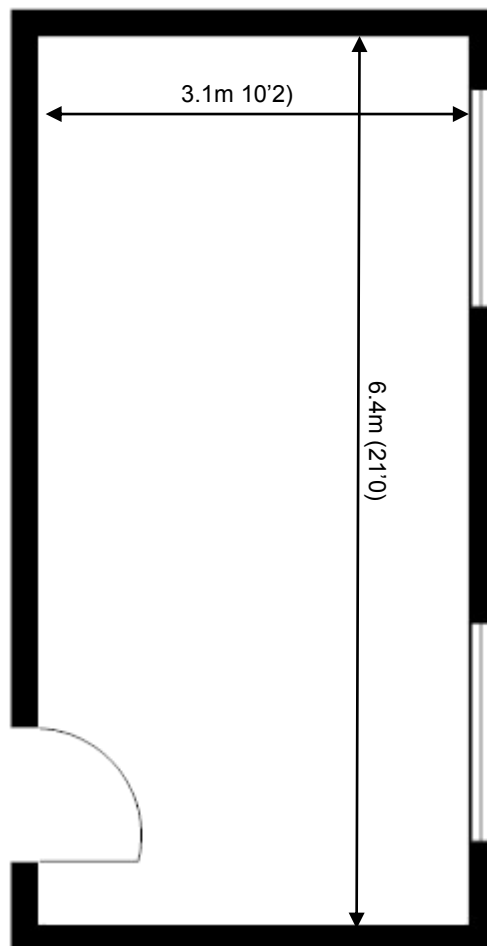

# 40 Churchill Square Business Centre

First Floor—Suite 12  
20sq m (215 sq ft)\*

**Churchill Square Business Centre**  
Kings Hill  
West Malling  
Kent ME19 4YU  
01732 523415

\*Approximate Measurements

# 40 Churchill Square Business Centre

First Floor—Suite 12  
20sq m (215 sq ft)\*