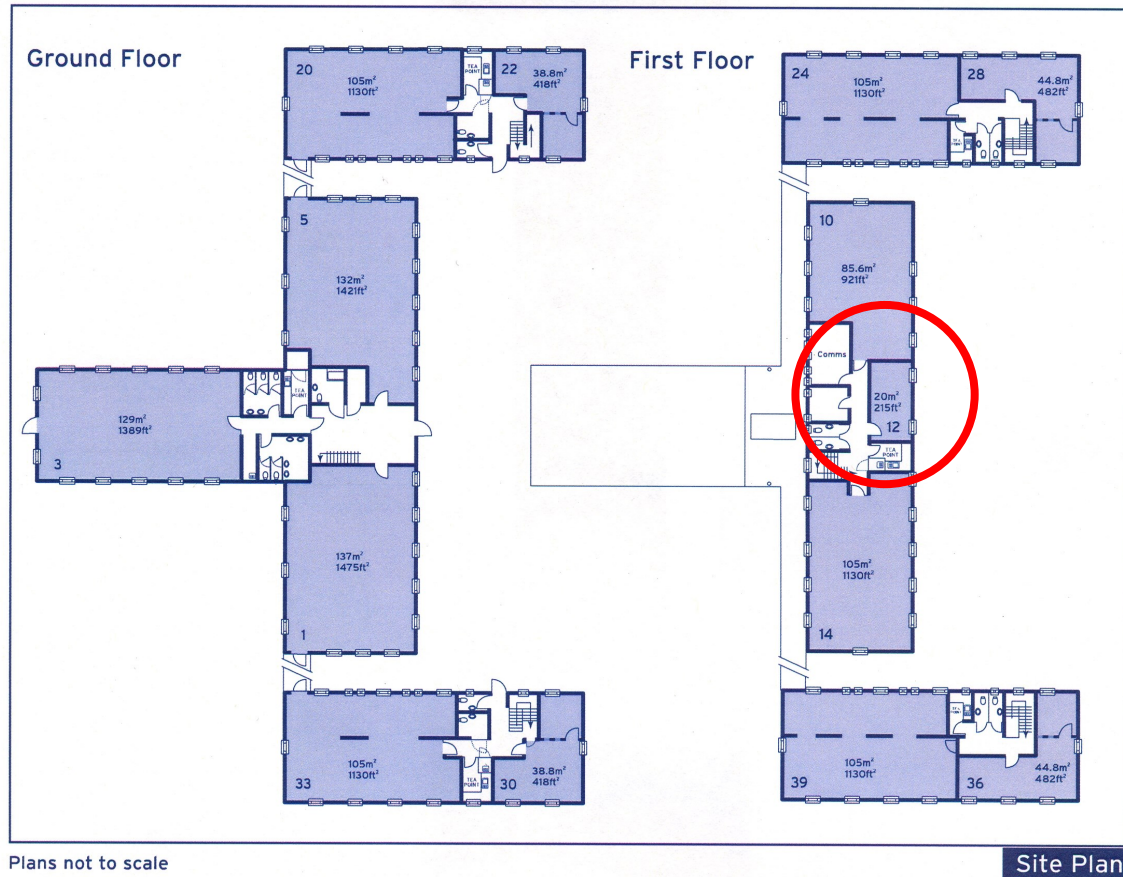

# 40 Churchill Square Business Centre

First Floor—Suite 12  
20sq m (215 sq ft)\*