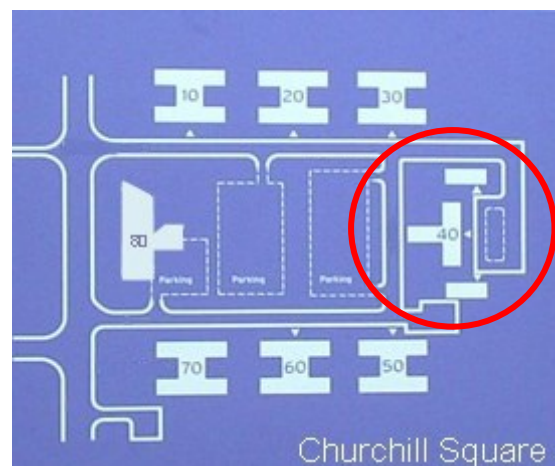

Churchill Square Business Centre
Kings Hill
West Malling
Kent ME19 4YU
01732 523415

*Approximate Measurements

Not to scale

Space for growing businesses

www.capitalspace.co.uk