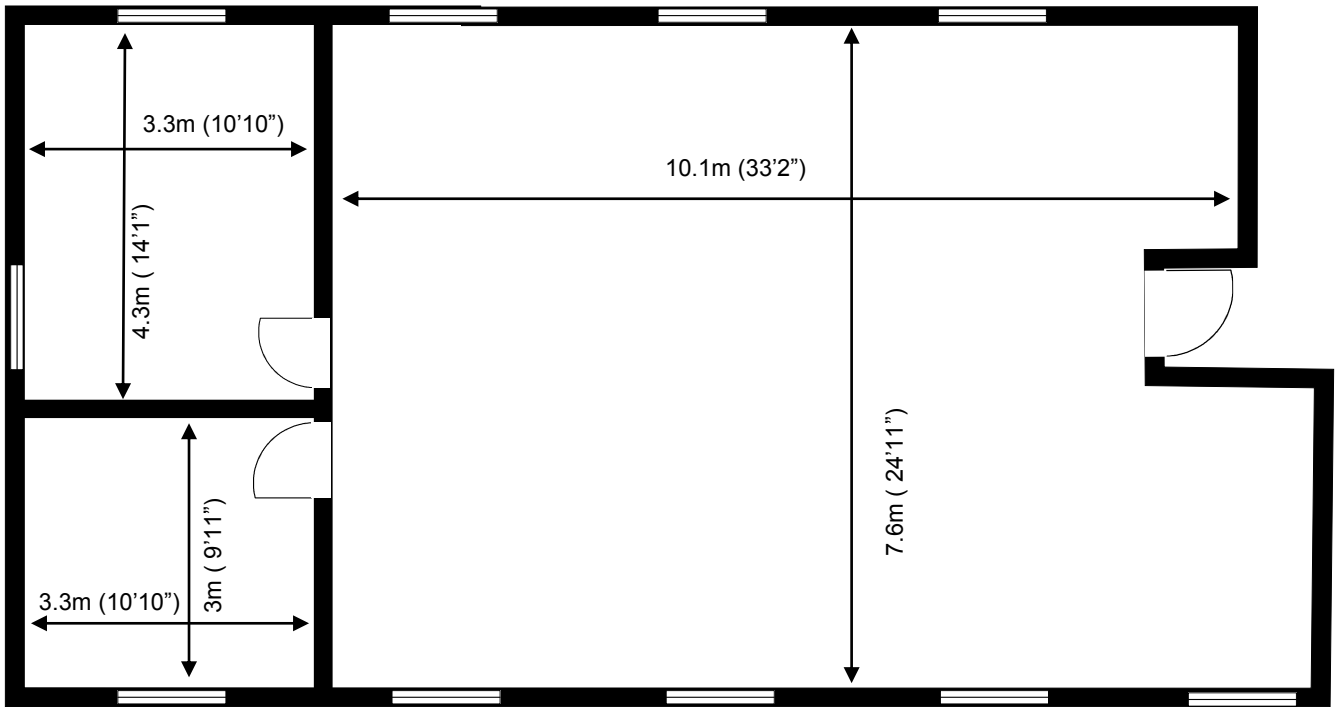

# 40 Churchill Square Business Centre

First Floor—Suite 14  
105sq m (1130 sq ft)\*

**Churchill Square Business Centre**  
Kings Hill  
West Malling  
Kent ME19 4YU  
01732 523415

\*Approximate Measurements

# 40 Churchill Square Business Centre

First Floor—Suite 14  
105sq m (1130 sq ft)\*