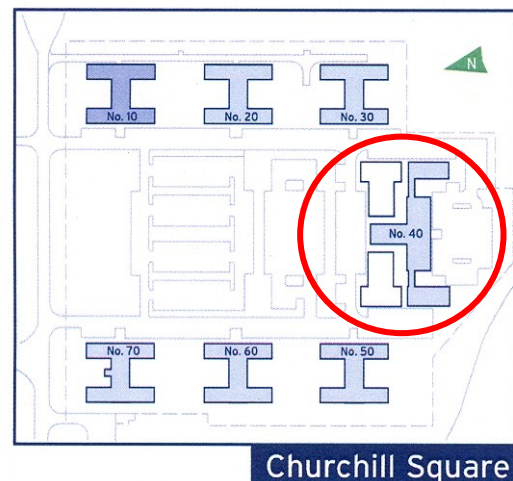

Churchill Square Business Centre
Kings Hill
West Malling
Kent ME19 4YU
01732 523415

*Approximate Measurements

Not to scale

Space for growing businesses

www.capitalspace.co.uk