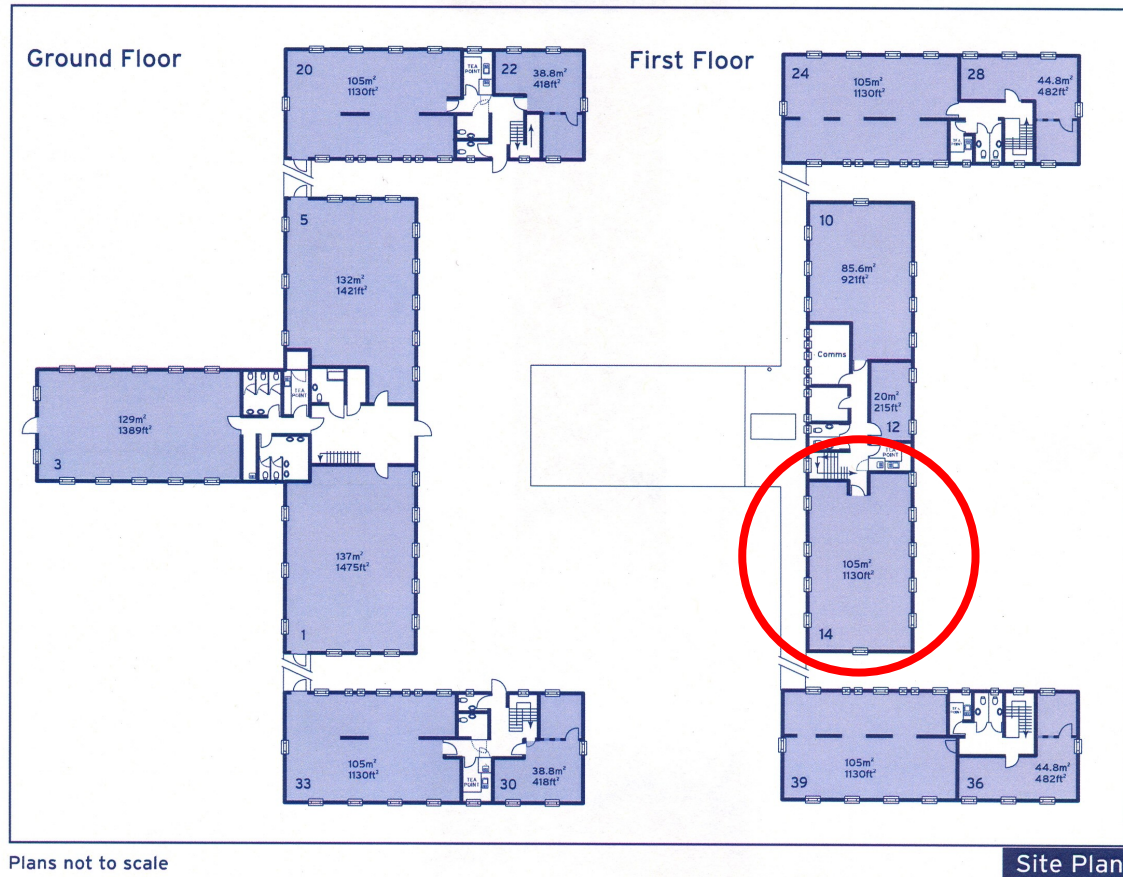

# 40 Churchill Square Business Centre

First Floor—Suite 14  
105sq m (1130 sq ft)\*