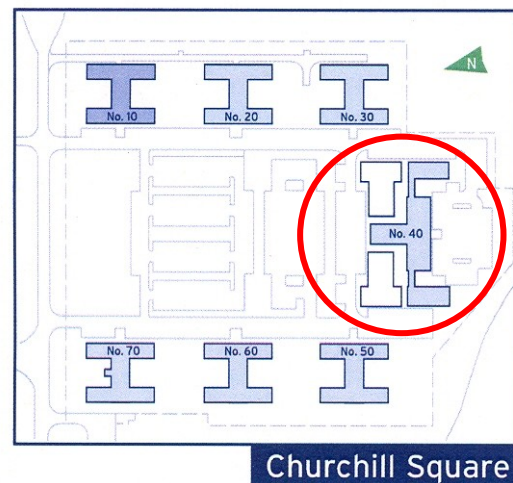

40 Churchill Square Business Centre

Ground Floor—Suite 22
38.8sq m (418 sq ft)*

Churchill Square Business Centre
Kings Hill
West Malling
Kent ME19 4YU
01732 523415

*Approximate Measurements
Not to scale

Space for growing businesses

www.capitalspace.co.uk

40 Churchill Square Business Centre

Ground Floor—Suite 22
38.8sq m (418 sq ft)*

Additional Information

We are happy to provide further details and answer any questions. Please contact our Centre Manager on 01732 523415.