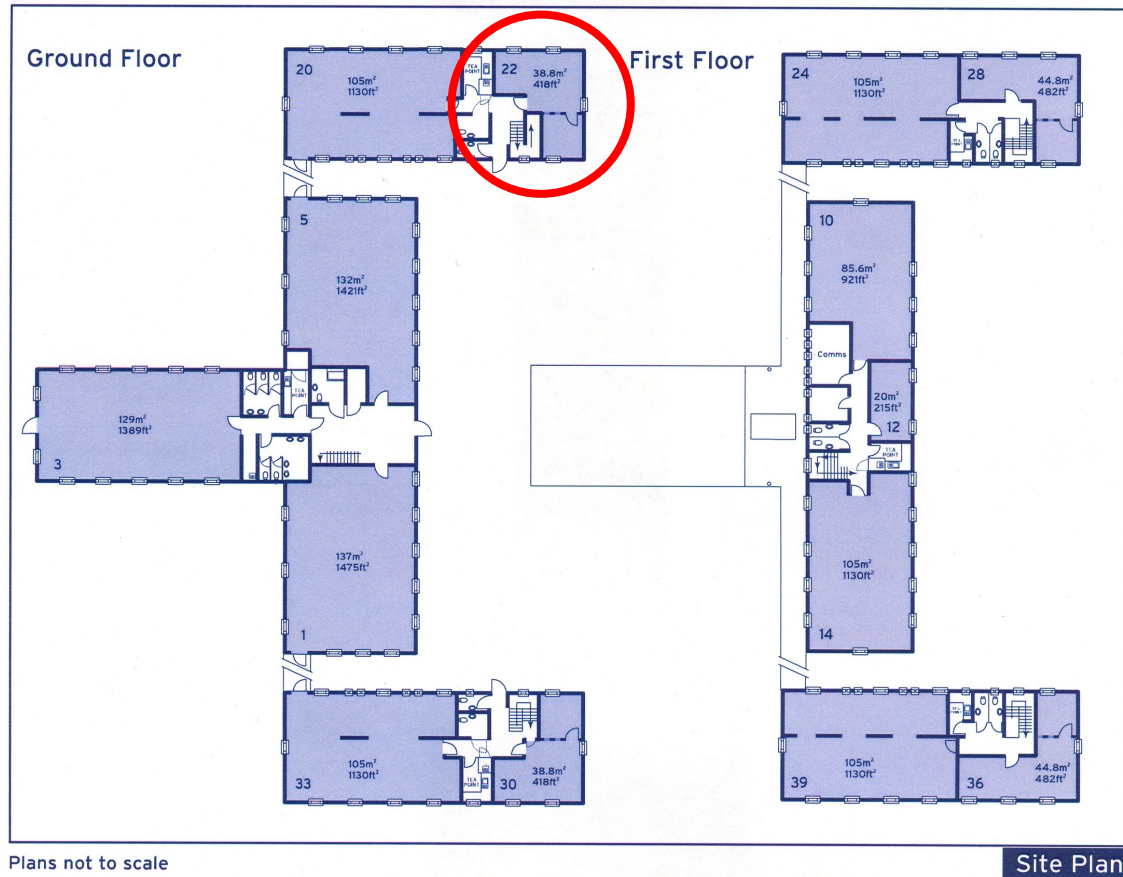

40 Churchill Square Business Centre

Ground Floor—Suite 22
38.8sq m (418 sq ft)*

Additional Information

We are happy to provide further details and answer any questions. Please contact our Centre Manager on 01732 523415.