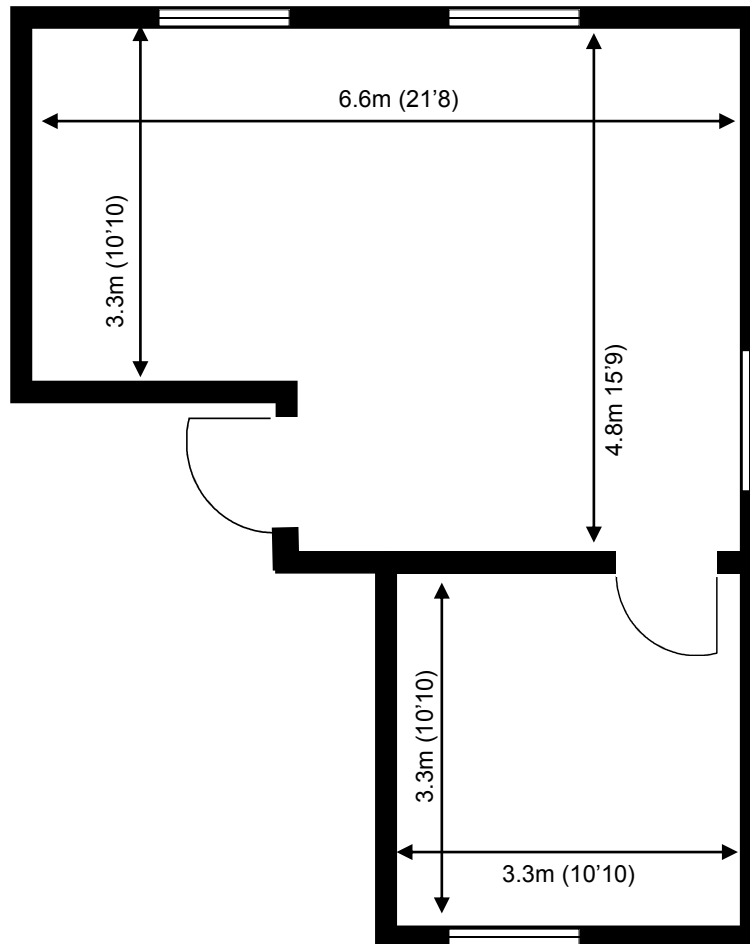

40 Churchill Square Business Centre

Ground Floor—Suite 22
38.8sq m (418 sq ft)*

Churchill Square Business Centre
Kings Hill
West Malling
Kent ME19 4YU
01732 523415

*Approximate Measurements
Not to scale

Space for growing businesses

www.capitalspace.co.uk

40 Churchill Square Business Centre

Ground Floor—Suite 22
38.8sq m (418 sq ft)*

Additional Information

We are happy to provide further details and answer any questions. Please contact our Centre Manager on 01732 523415.