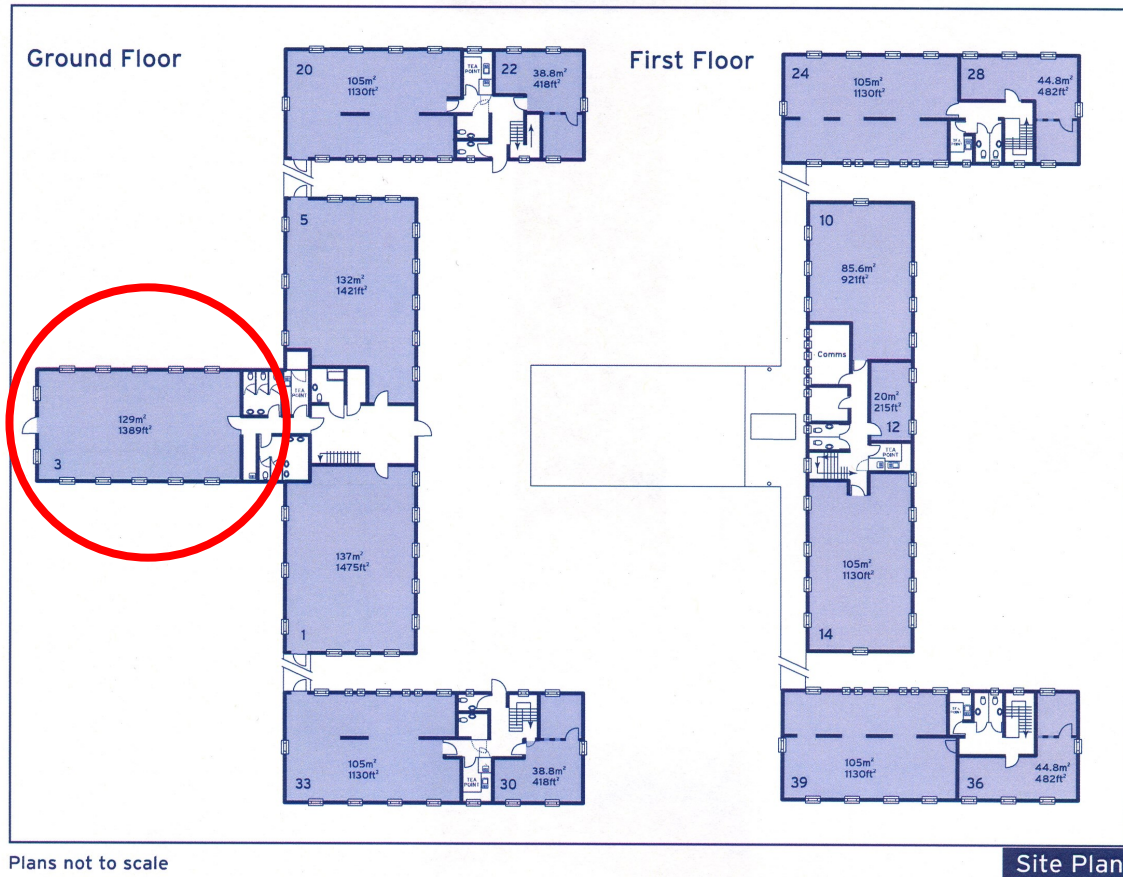

40 Churchill Square Business Centre

Ground Floor—Suite 3
129sq m (1389 sq ft)*

Additional Information

We are happy to provide further details and answer any questions. Please contact our Centre Manager on 01732 523415.