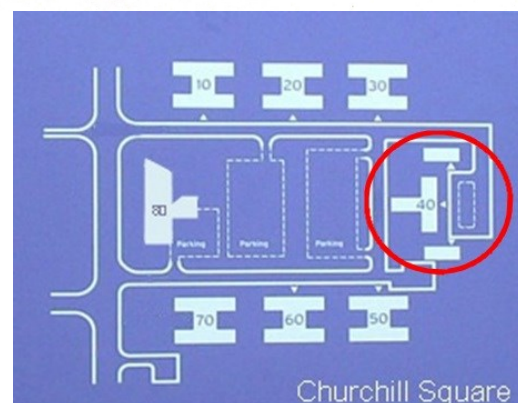

Churchill Square Business Centre
Kings Hill
West Malling
Kent ME19 4YU
01732 523415

*Approximate Measurements
Not to scale

Space for growing businesses

www.capitalspace.co.uk