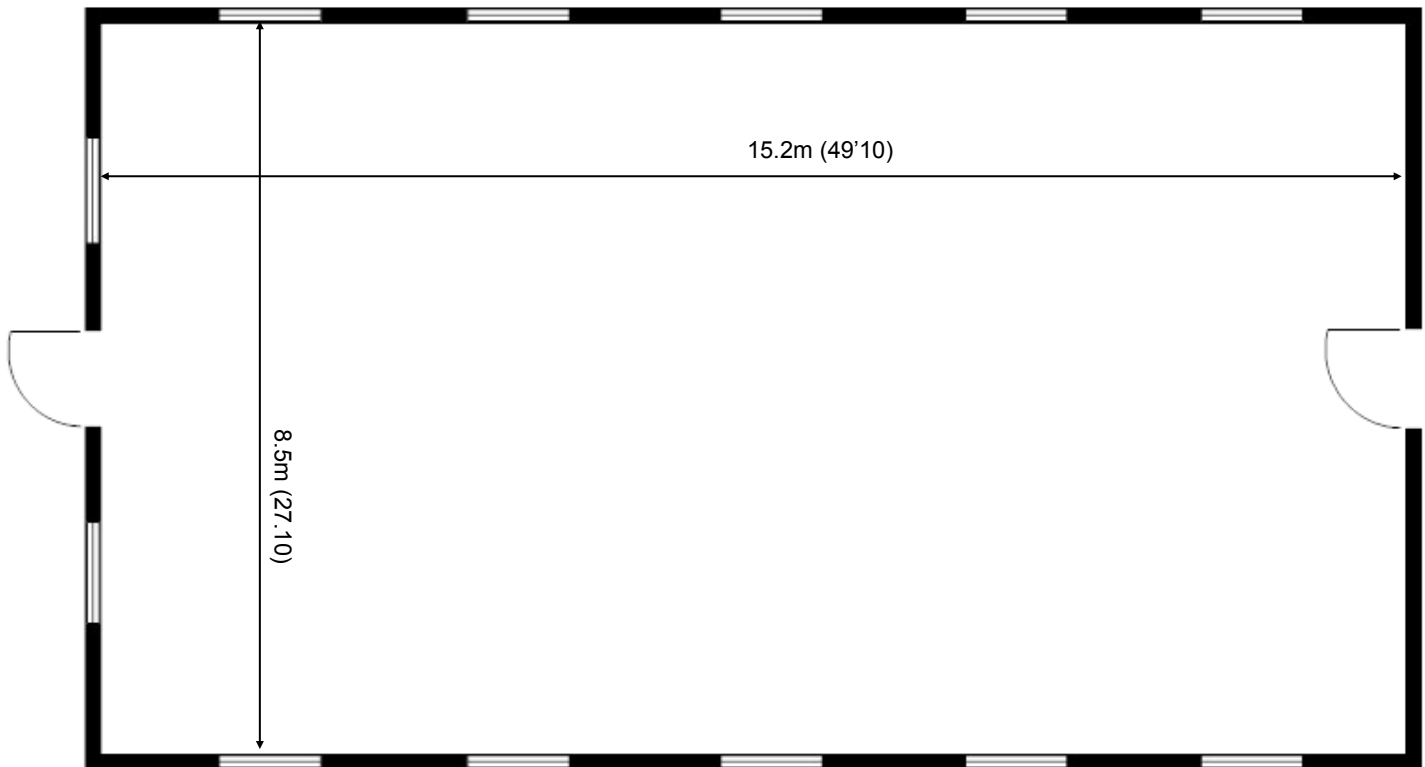

40 Churchill Square Business Centre

Ground Floor—Suite 3
129sq m (1389 sq ft)*

Churchill Square Business Centre
Kings Hill
West Malling
Kent ME19 4YU
01732 523415

*Approximate Measurements
Not to scale

Space for growing businesses

www.capitalspace.co.uk

40 Churchill Square Business Centre

Ground Floor—Suite 3
129sq m (1389 sq ft)*

Additional Information

We are happy to provide further details and answer any questions. Please contact our Centre Manager on 01732 523415.