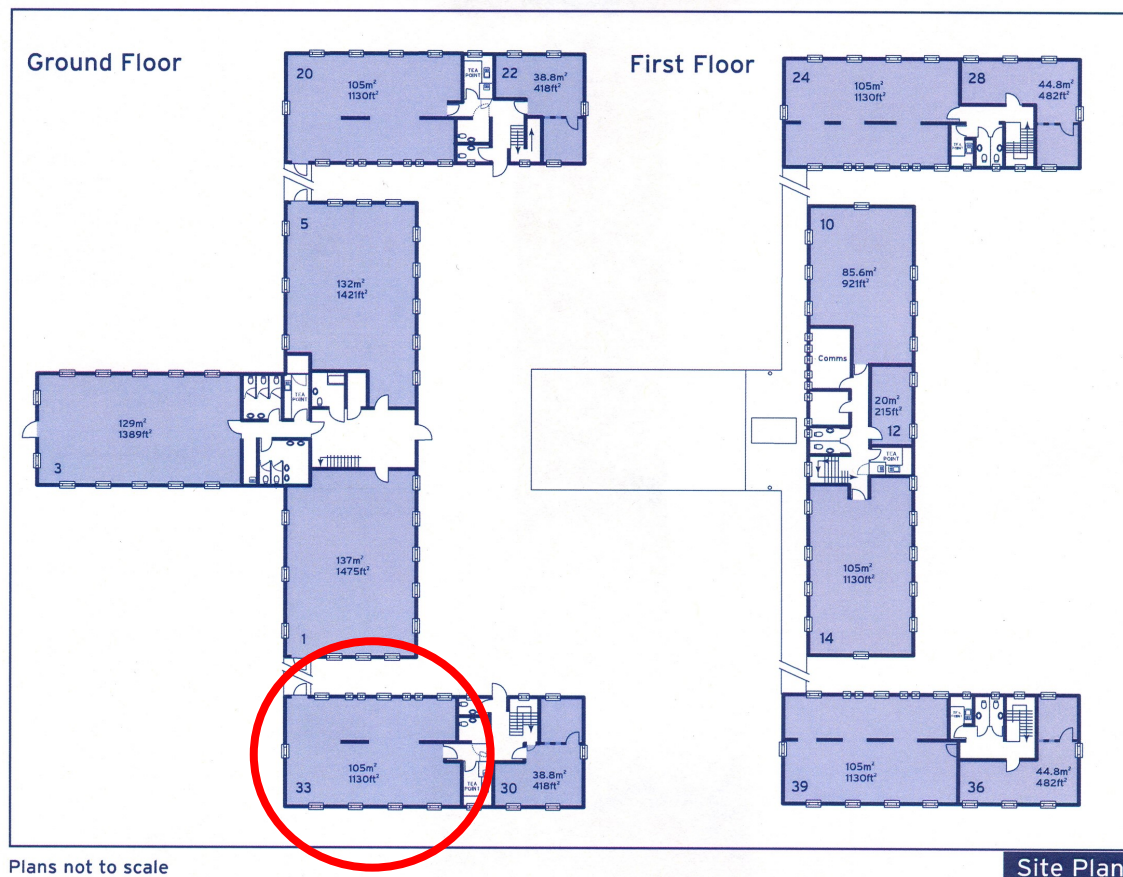

40 Churchill Square Business Centre

Ground Floor—Suite 33
105sq m (1130 sq ft)*

Additional Information

We are happy to provide further details and answer any questions. Please contact our Centre Manager on 01732 523415.