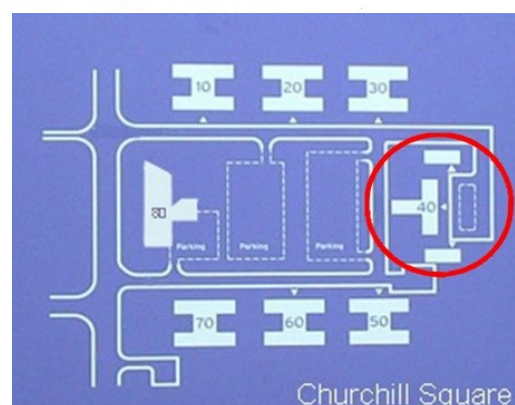

Churchill Square Business Centre
Kings Hill
West Malling
Kent ME19 4YU
01732 523415

*Approximate Measurements
Not to scale

Space for growing businesses

www.capitalspace.co.uk