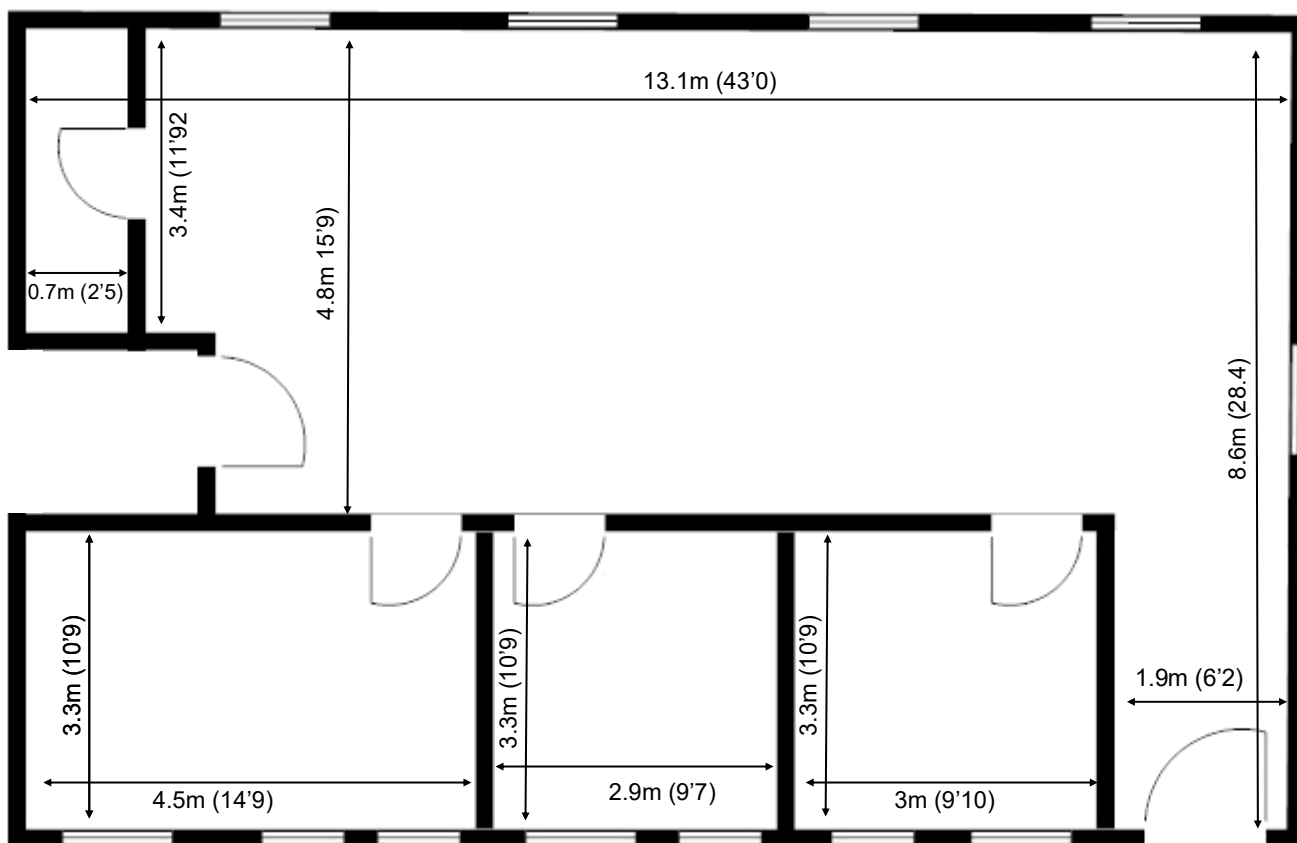

40 Churchill Square Business Centre

Ground Floor—Suite 33
105sq m (1130 sq ft)*

Churchill Square Business Centre
Kings Hill
West Malling
Kent ME19 4YU
01732 523415

*Approximate Measurements
Not to scale

Space for growing businesses

www.capitalspace.co.uk

40 Churchill Square Business Centre

Ground Floor—Suite 33
105sq m (1130 sq ft)*

Additional Information

We are happy to provide further details and answer any questions. Please contact our Centre Manager on 01732 523415.