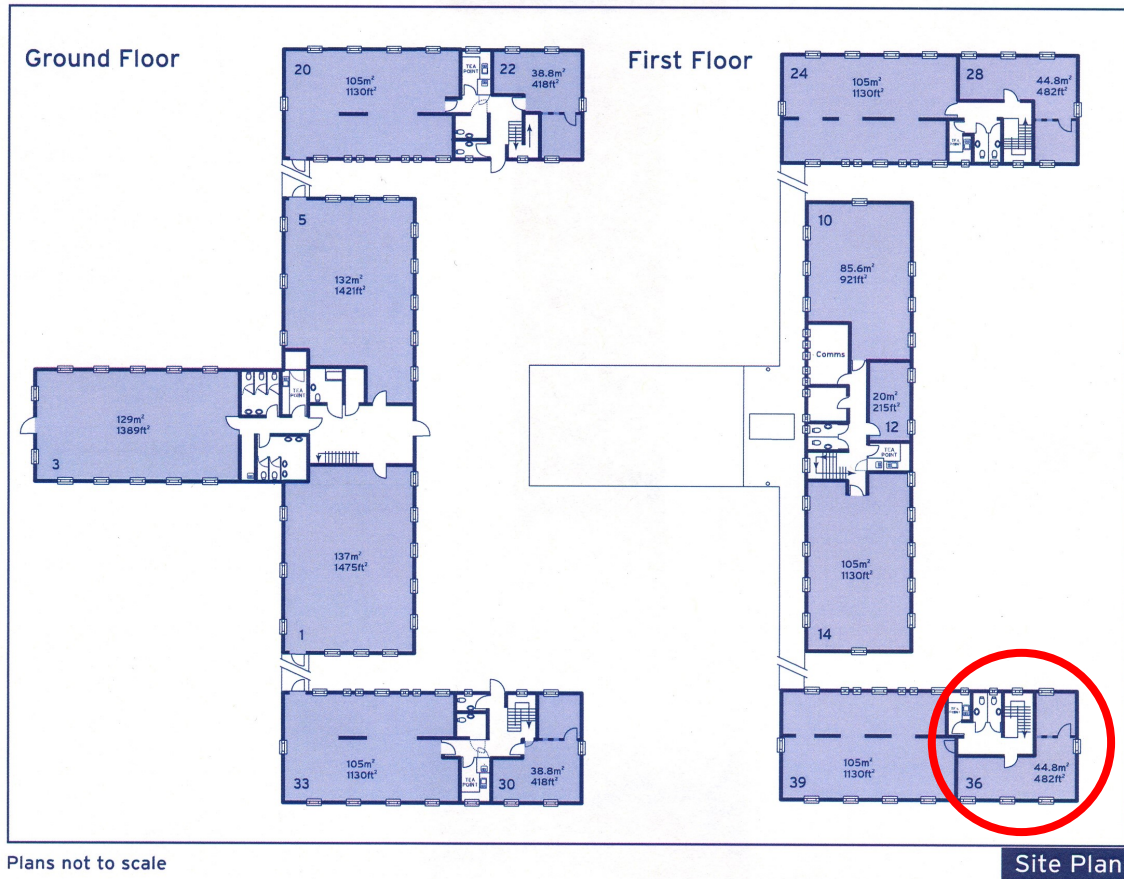

40 Churchill Square Business Centre

First Floor—Suite 36
44.8sq m (482 sq ft)*

Additional Information

We are happy to provide further details and answer any questions. Please contact our Centre Manager on 01732 523415.