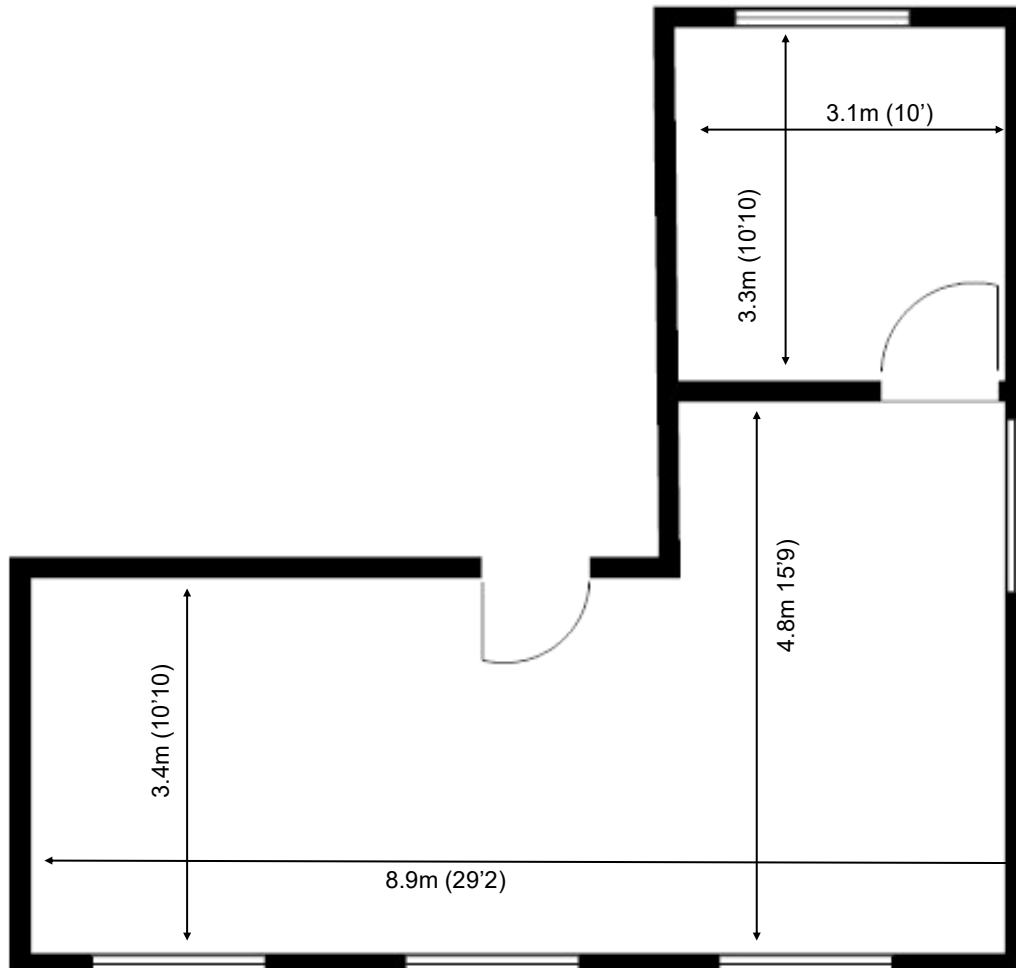

40 Churchill Square Business Centre

First Floor—Suite 36
44.8sq m (482 sq ft)*

Churchill Square Business Centre
Kings Hill
West Malling
Kent ME19 4YU
01732 523415

*Approximate Measurements
Not to scale

Space for growing businesses

www.capitalspace.co.uk

40 Churchill Square Business Centre

First Floor—Suite 36
44.8sq m (482 sq ft)*

Additional Information

We are happy to provide further details and answer any questions. Please contact our Centre Manager on 01732 523415.