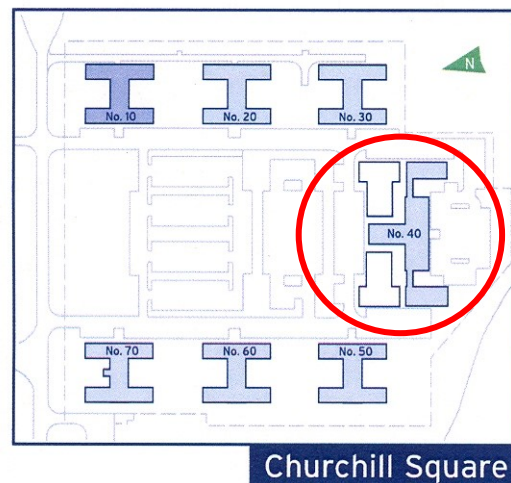

www.capitalspace.co.uk

40 Churchill Square Business Centre

First Floor—Suite 36
44.8sq m (482 sq ft)*

Additional Information

We are happy to provide further details and answer any questions. Please contact our Centre Manager on 01732 523415.