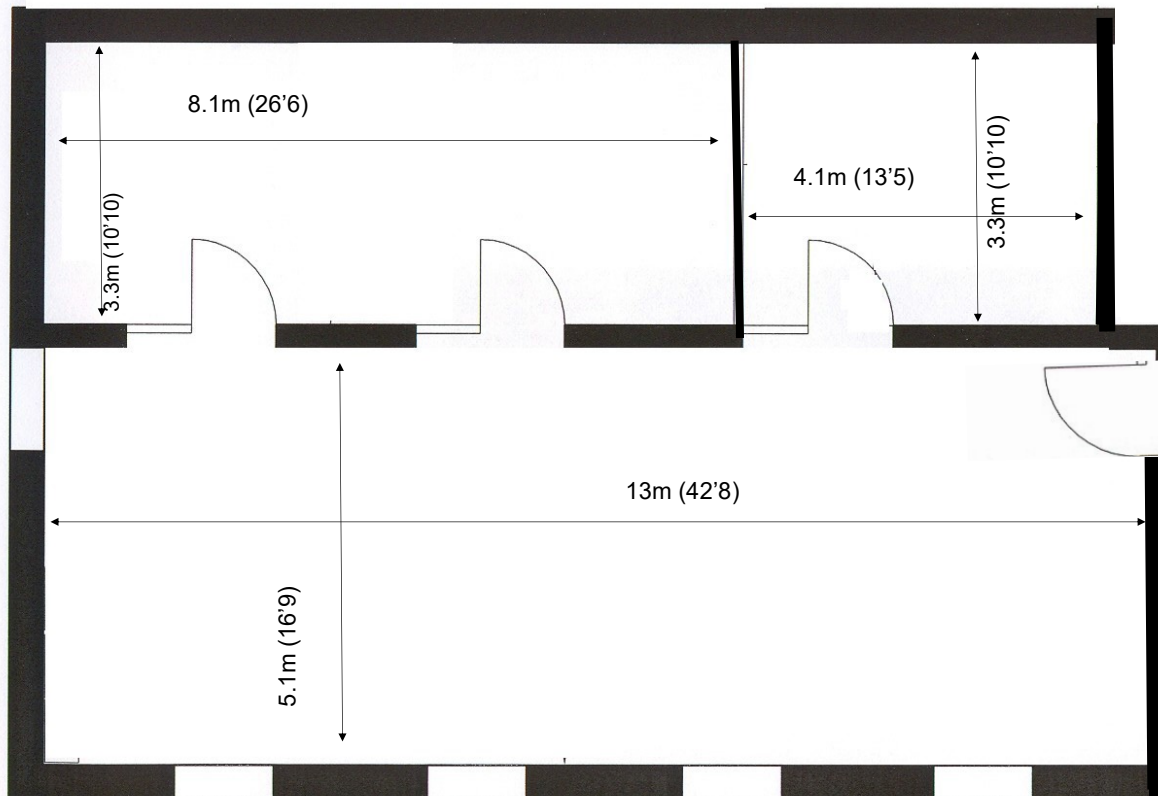

40 Churchill Square Business Centre

First Floor—Suite 39
105sq m (1130 sq ft)*

Churchill Square Business Centre
Kings Hill
West Malling
Kent ME19 4YU
01732 523415

*Approximate Measurements
Not to scale

Space for growing businesses

www.capitalspace.co.uk

40 Churchill Square Business Centre

First Floor—Suite 39
105sq m (1130 sq ft)*

Plans not to scale

Site Plan

Additional Information

We are happy to provide further details and answer any questions. Please contact our Centre Manager on 01732 523415.