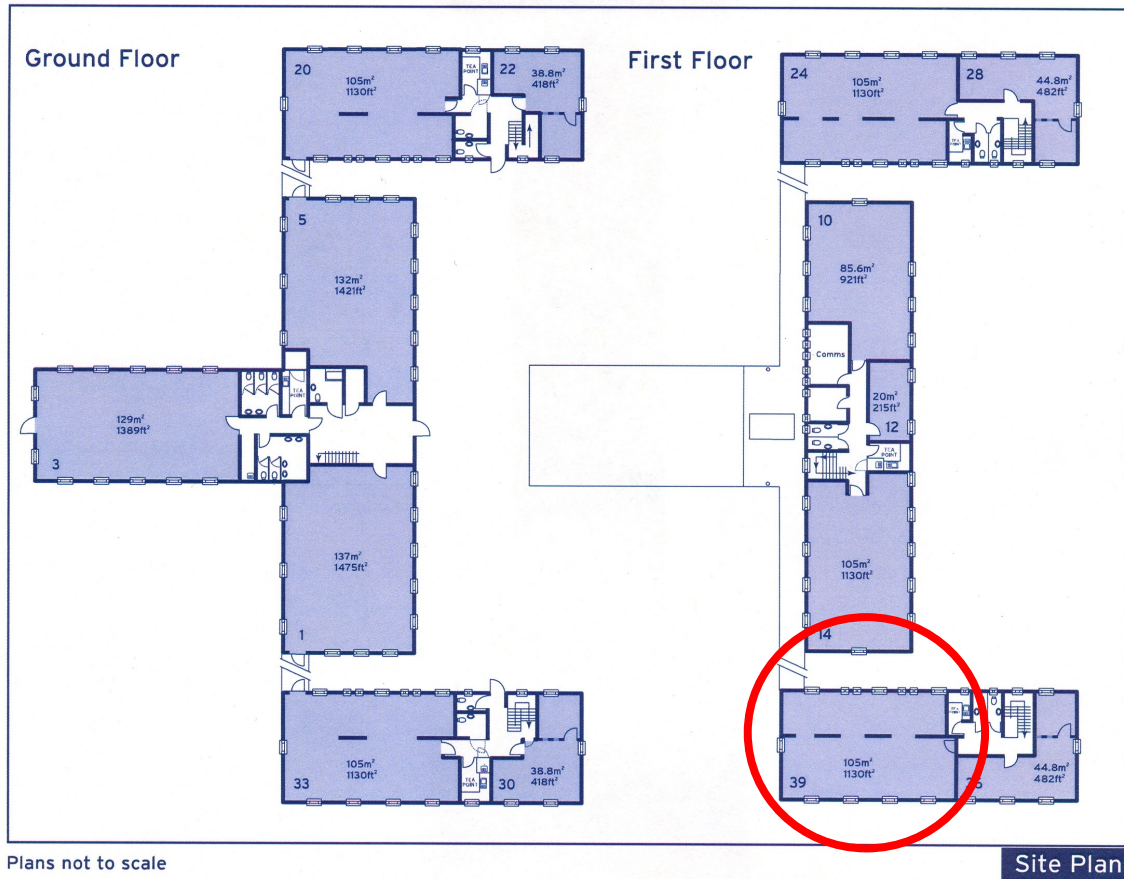

40 Churchill Square Business Centre

First Floor—Suite 39
105sq m (1130 sq ft)*

Churchill Square Business Centre
Kings Hill
West Malling
Kent ME19 4YU
01732 523415

*Approximate Measurements
Not to scale

Space for growing businesses

www.capitalspace.co.uk

40 Churchill Square Business Centre

First Floor—Suite 39
105sq m (1130 sq ft)*

Plans not to scale

Site Plan

Additional Information

We are happy to provide further details and answer any questions. Please contact our Centre Manager on 01732 523415.