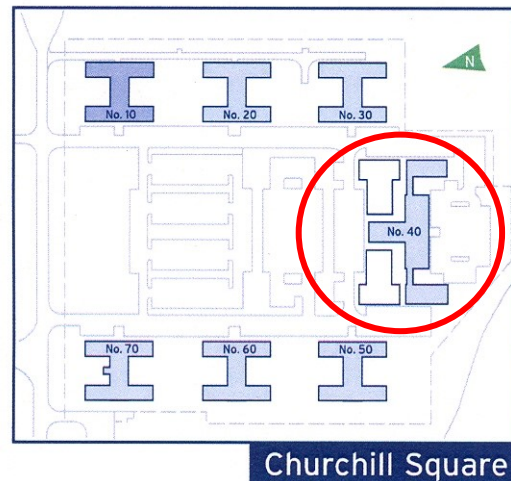

www.capitalspace.co.uk

40 Churchill Square Business Centre

First Floor—Suite 39
105sq m (1130 sq ft)*

Plans not to scale

Site Plan

Additional Information

We are happy to provide further details and answer any questions. Please contact our Centre Manager on 01732 523415.