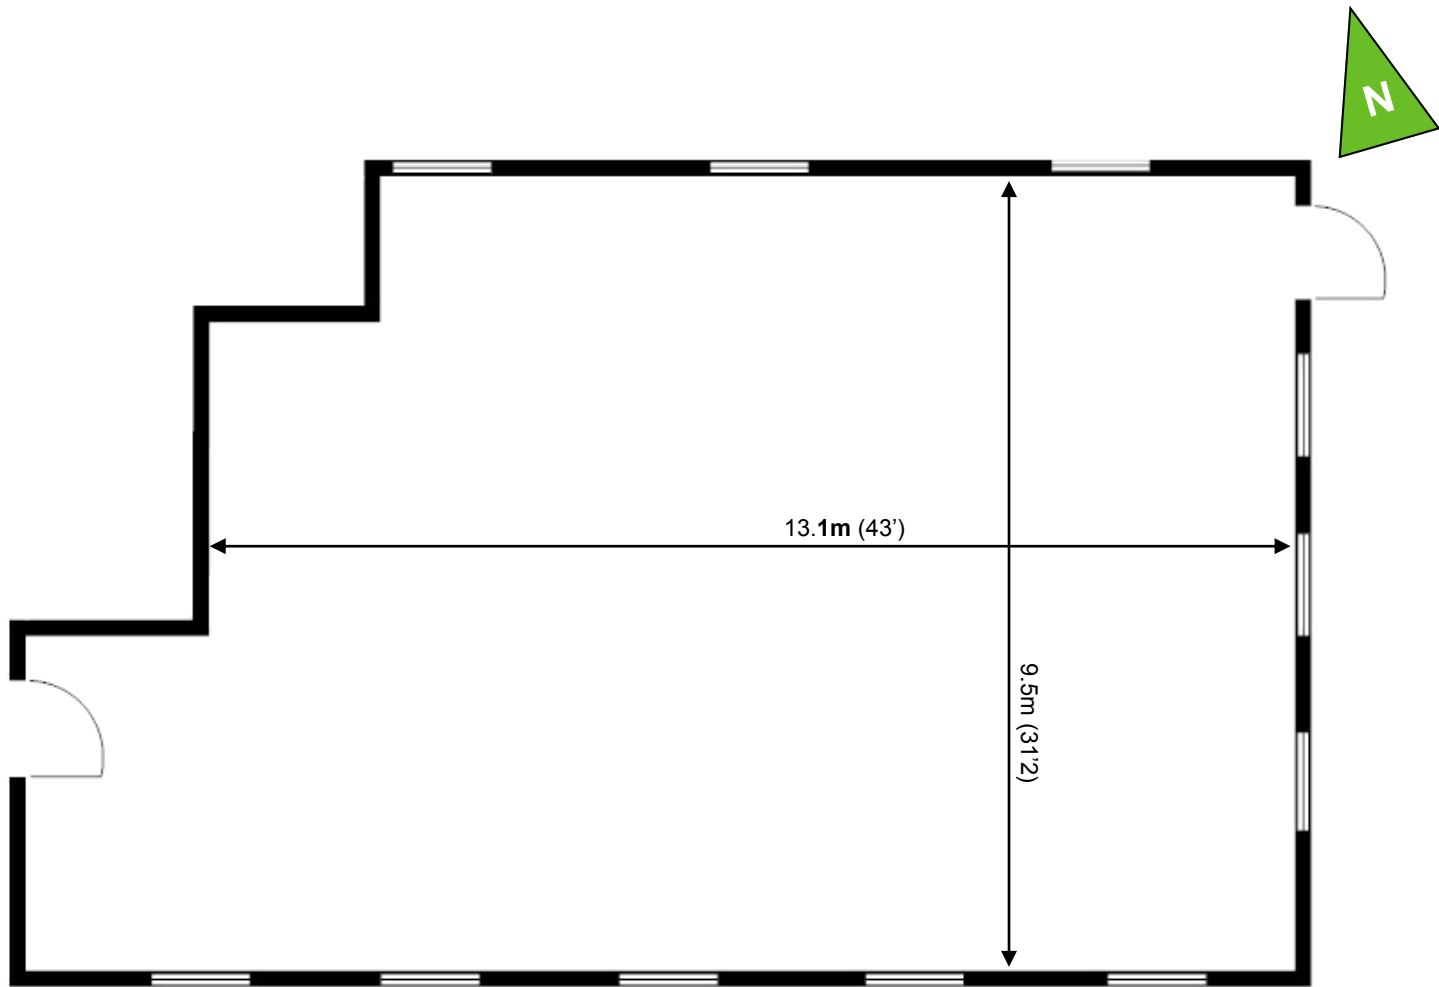

40 Churchill Square Business Centre

Ground Floor—Suite 5

132sq m (1421 sq ft)*

Churchill Square Business Centre
Kings Hill
West Malling
Kent ME19 4YU
01732 523415

*Approximate Measurements

Not to scale

Space for growing businesses

www.capitalspace.co.uk

40 Churchill Square Business Centre

Ground Floor—Suite 5

132sq m (1421 sq ft)*

Plans not to scale

Site Plan

Additional Information

We are happy to provide further details and answer any questions. Please contact our Centre Manager on 01732 523415.