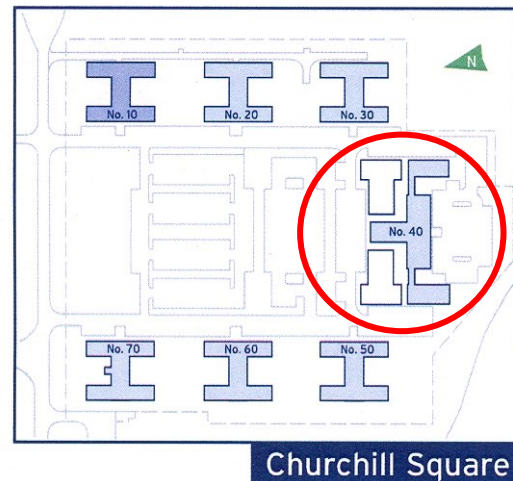

40 Churchill Square Business Centre

Ground Floor—Suite 5

132sq m (1421 sq ft)*

Churchill Square Business Centre
Kings Hill
West Malling
Kent ME19 4YU
01732 523415

*Approximate Measurements

Not to scale

Space for growing businesses

www.capitalspace.co.uk

40 Churchill Square Business Centre

Ground Floor—Suite 5

132sq m (1421 sq ft)*

Plans not to scale

Site Plan

Additional Information

We are happy to provide further details and answer any questions. Please contact our Centre Manager on 01732 523415.