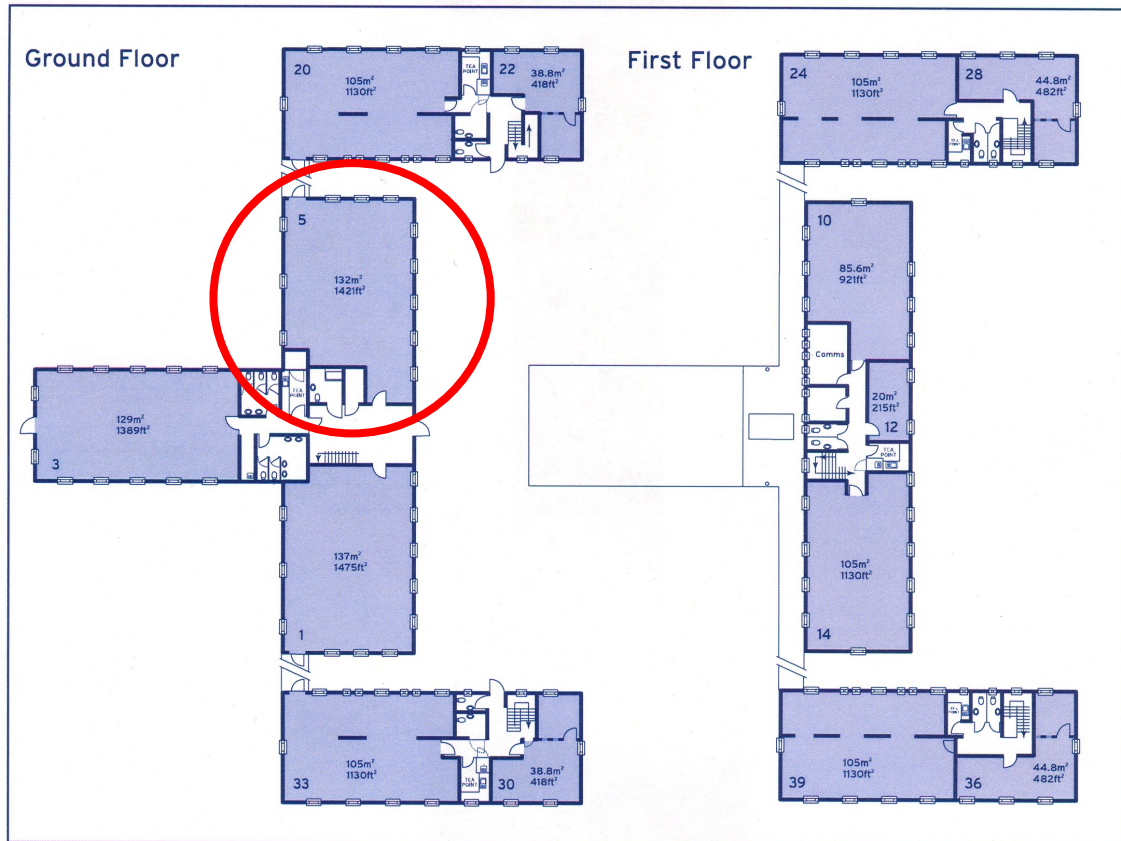

40 Churchill Square Business Centre

Ground Floor—Suite 5

132sq m (1421 sq ft)*

Churchill Square Business Centre
Kings Hill
West Malling
Kent ME19 4YU
01732 523415

*Approximate Measurements

Not to scale

Space for growing businesses

www.capitalspace.co.uk

40 Churchill Square Business Centre

Ground Floor—Suite 5

132sq m (1421 sq ft)*

Plans not to scale

Site Plan

Additional Information

We are happy to provide further details and answer any questions. Please contact our Centre Manager on 01732 523415.