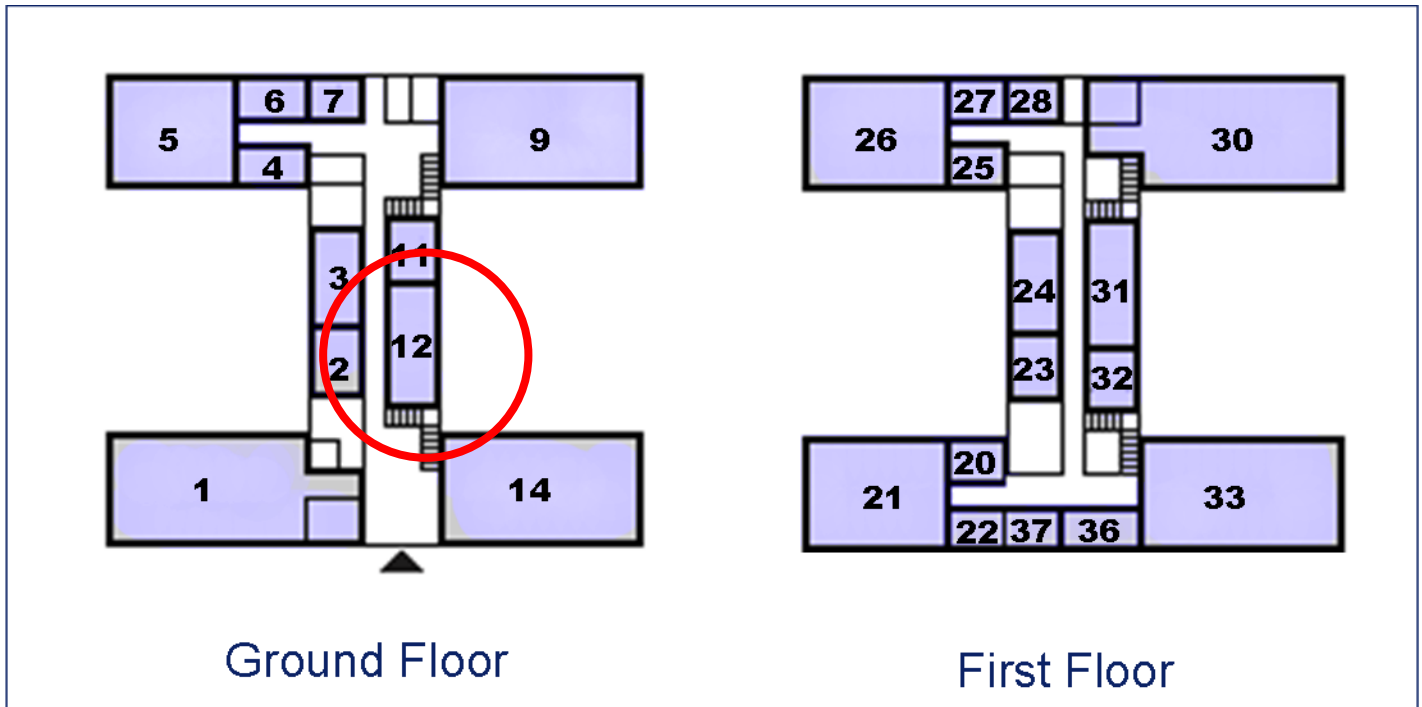

50 Churchill Square Business Centre

Ground Floor—Suite 12
22.3sq m (240 sq ft)*

Churchill Square Business Centre
Kings Hill
West Malling
Kent ME19 4YU
01732 523415

*Approximate Measurements

Not to scale

Space for growing businesses

www.capitalspace.co.uk

50 Churchill Square Business Centre

Ground Floor—Suite 12
22.3sq m (240 sq ft)*

Site Plan

Additional Information

We are happy to provide further details and answer any questions. Please contact our Centre Manager on 01732 523415.