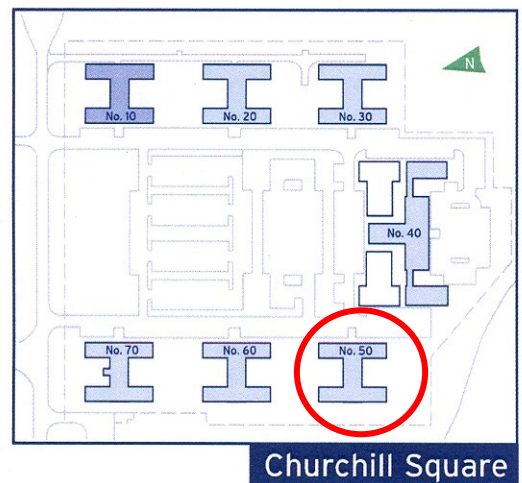

50 Churchill Square Business Centre

Ground Floor—Suite 12
22.3sq m (240 sq ft)*

Churchill Square Business Centre
Kings Hill
West Malling
Kent ME19 4YU
01732 523415

*Approximate Measurements

Not to scale

Space for growing businesses

www.capitalspace.co.uk

50 Churchill Square Business Centre

Ground Floor—Suite 12
22.3sq m (240 sq ft)*

Site Plan

Additional Information

We are happy to provide further details and answer any questions. Please contact our Centre Manager on 01732 523415.