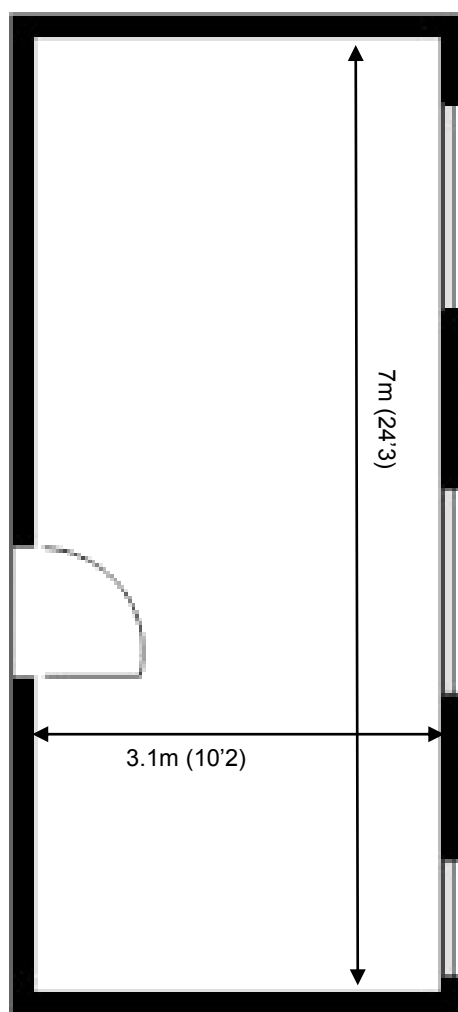

50 Churchill Square Business Centre

Ground Floor—Suite 12
22.3sq m (240 sq ft)*

Churchill Square Business Centre
Kings Hill
West Malling
Kent ME19 4YU
01732 523415

*Approximate Measurements

Not to scale

Space for growing businesses

www.capitalspace.co.uk

50 Churchill Square Business Centre

Ground Floor—Suite 12
22.3sq m (240 sq ft)*

Site Plan

Additional Information

We are happy to provide further details and answer any questions. Please contact our Centre Manager on 01732 523415.