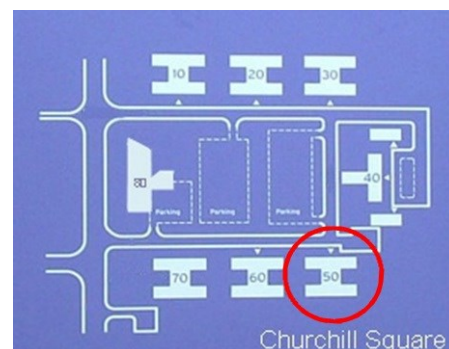

www.capitalspace.co.uk

50 Churchill Square Business Centre

Ground Floor—Suite 14
76.6sq m (825 sq ft)*

Site Plan

Additional Information

We are happy to provide further details and answer any questions. Please contact our Centre Manager on 01732 523415.