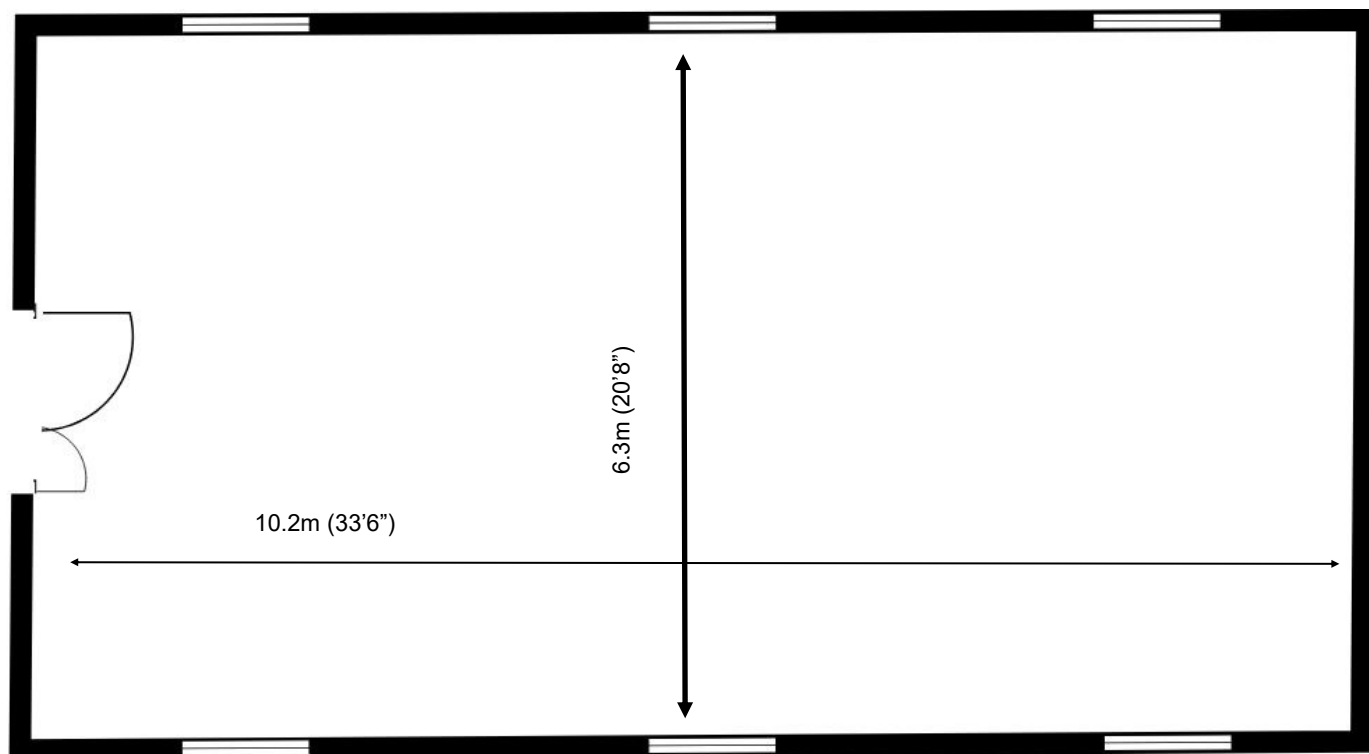

50 Churchill Square Business Centre

Ground Floor—Suite 14
76.6sq m (825 sq ft)*

Churchill Square Business Centre
Kings Hill
West Malling
Kent ME19 4YU
01732 523415

*Approximate Measurements
Not to scale

Space for growing businesses

www.capitalspace.co.uk

50 Churchill Square Business Centre

Ground Floor—Suite 14
76.6sq m (825 sq ft)*

Site Plan

Additional Information

We are happy to provide further details and answer any questions. Please contact our Centre Manager on 01732 523415.