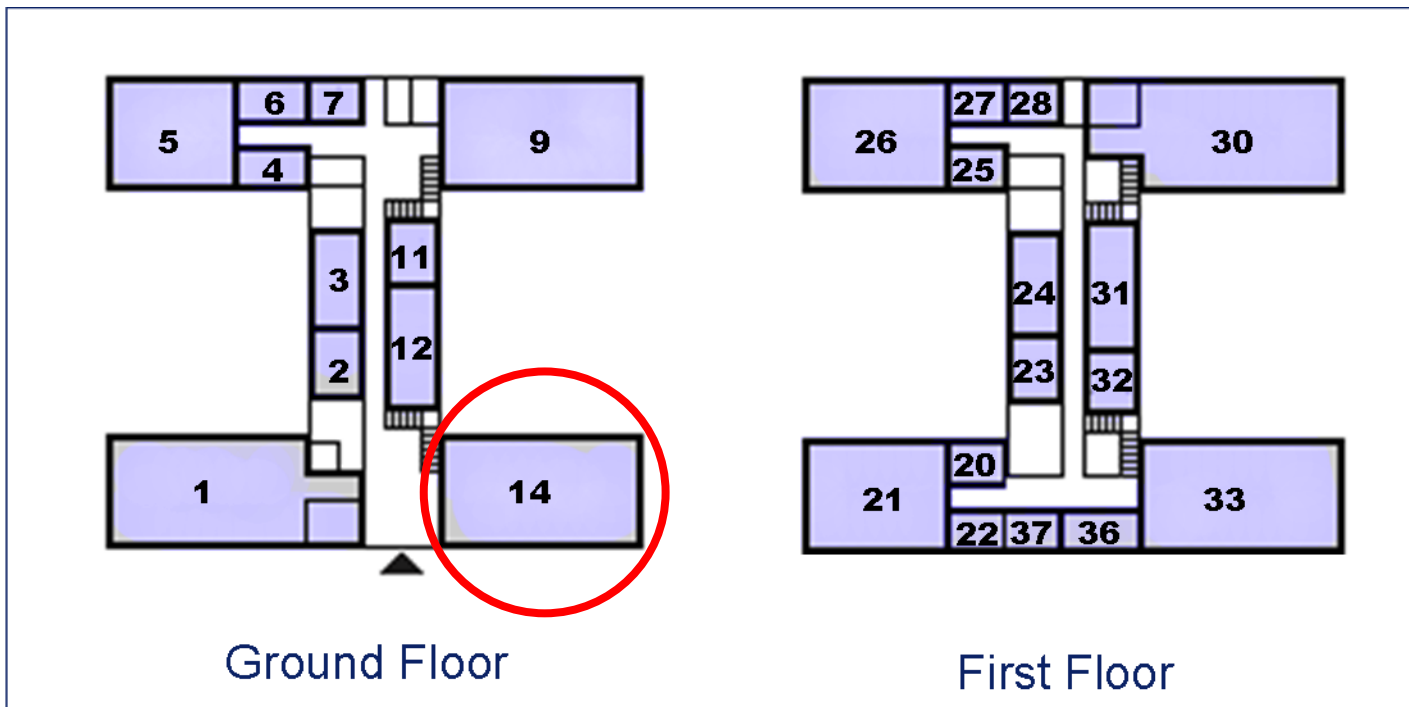

50 Churchill Square Business Centre

Ground Floor—Suite 14
76.6sq m (825 sq ft)*

Churchill Square Business Centre
Kings Hill
West Malling
Kent ME19 4YU
01732 523415

*Approximate Measurements
Not to scale

Space for growing businesses

www.capitalspace.co.uk

50 Churchill Square Business Centre

Ground Floor—Suite 14
76.6sq m (825 sq ft)*

Site Plan

Additional Information

We are happy to provide further details and answer any questions. Please contact our Centre Manager on 01732 523415.