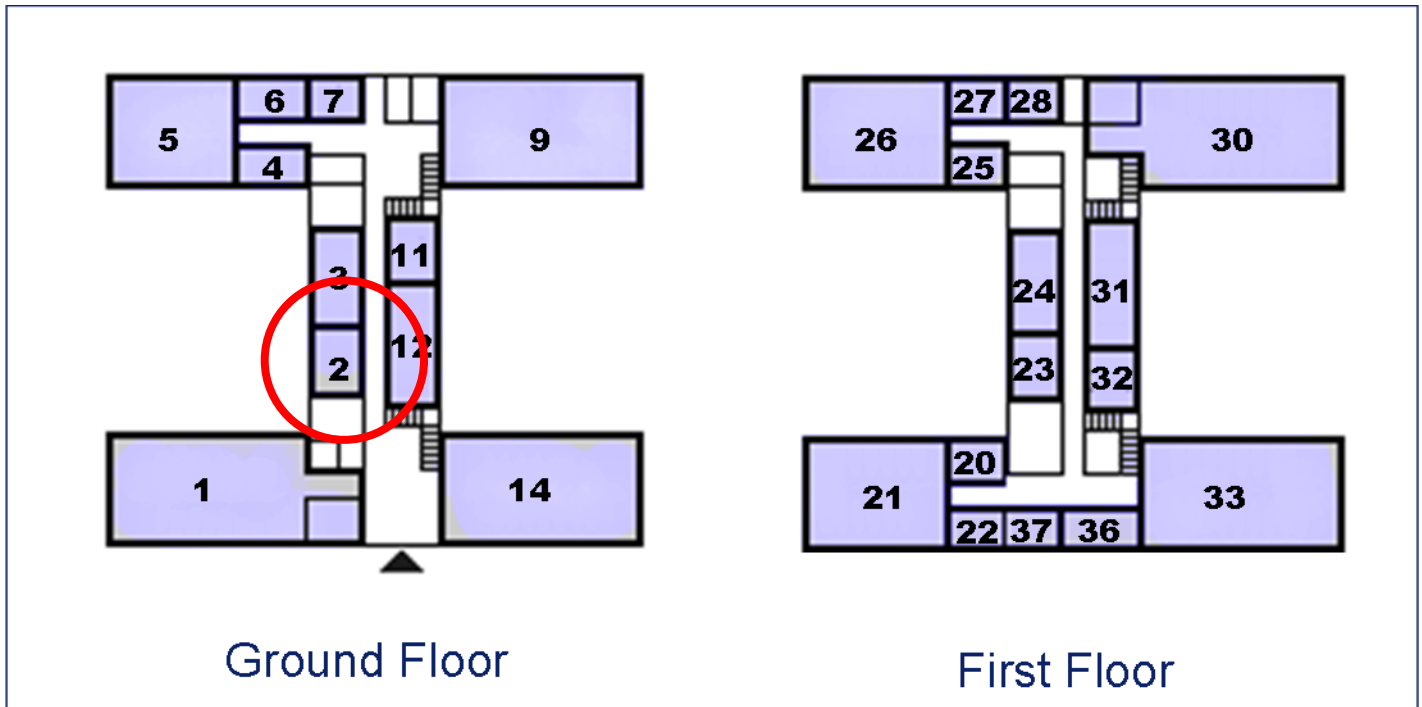

# 50 Churchill Square Business Centre

Ground Floor—Suite 2

13.3sq m (143 sq ft)\*

## Ground Floor—Suite 2

13.3sq m (143 sq ft)\*

Site Plan