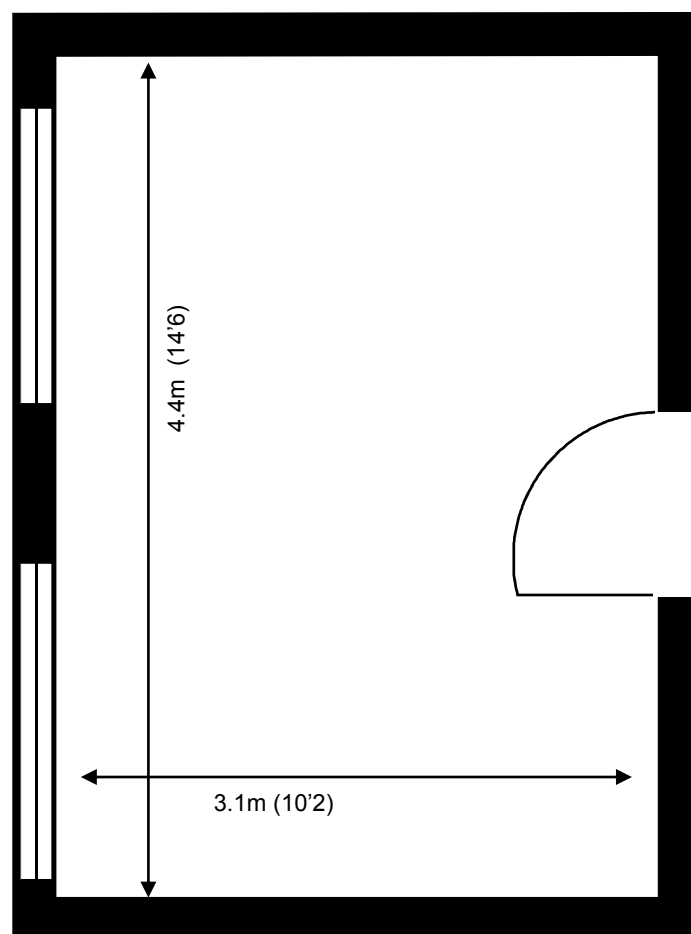

# 50 Churchill Square Business Centre

Ground Floor—Suite 2

13.3sq m (143 sq ft)\*

## Ground Floor—Suite 2

13.3sq m (143 sq ft)\*

Site Plan