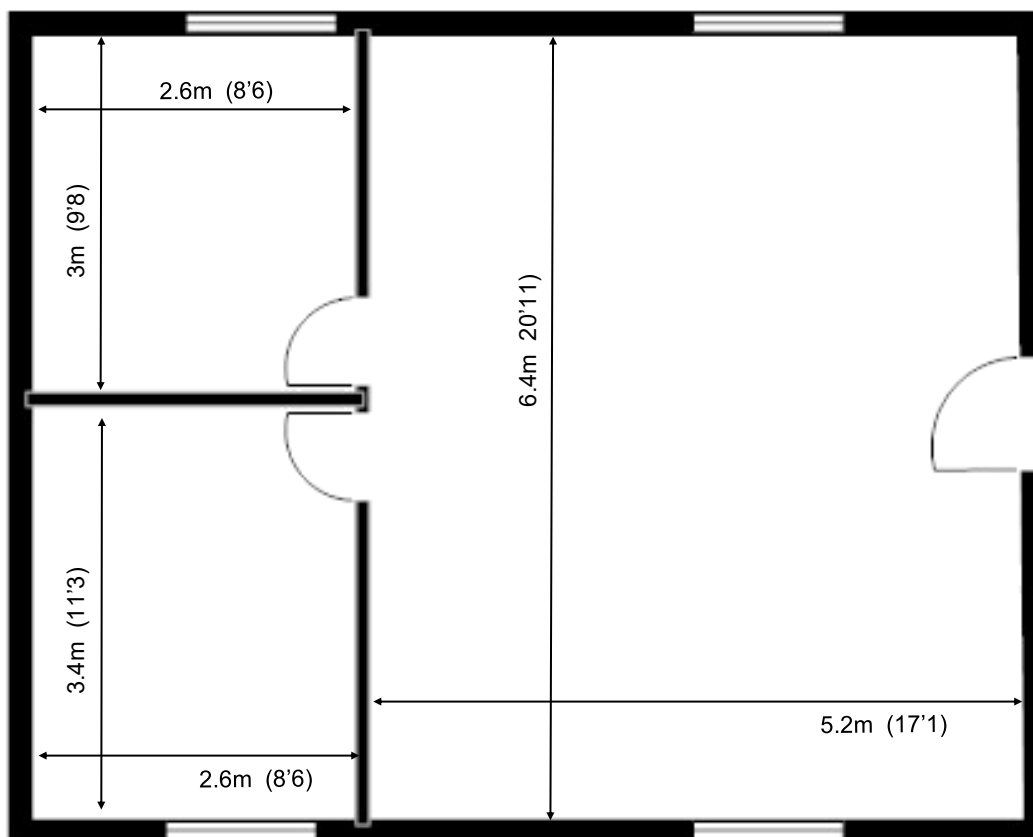

50 Churchill Square Business Centre

First Floor—Suite 21
49.5sq m (533 sq ft)*

Churchill Square Business Centre
Kings Hill
West Malling
Kent ME19 4YU
01732 523415

*Approximate Measurements
Not to scale

Space for growing businesses

www.capitalspace.co.uk

50 Churchill Square Business Centre

First Floor—Suite 21
49.5sq m (533 sq ft)*

Site Plan

Additional Information

We are happy to provide further details and answer any questions. Please contact our Centre Manager on 01732 523415.