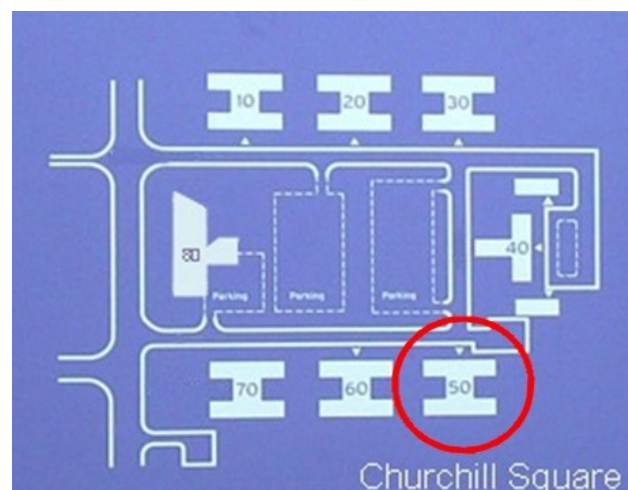

Churchill Square Business Centre
Kings Hill
West Malling
Kent ME19 4YU
01732 523415

*Approximate Measurements
Not to scale