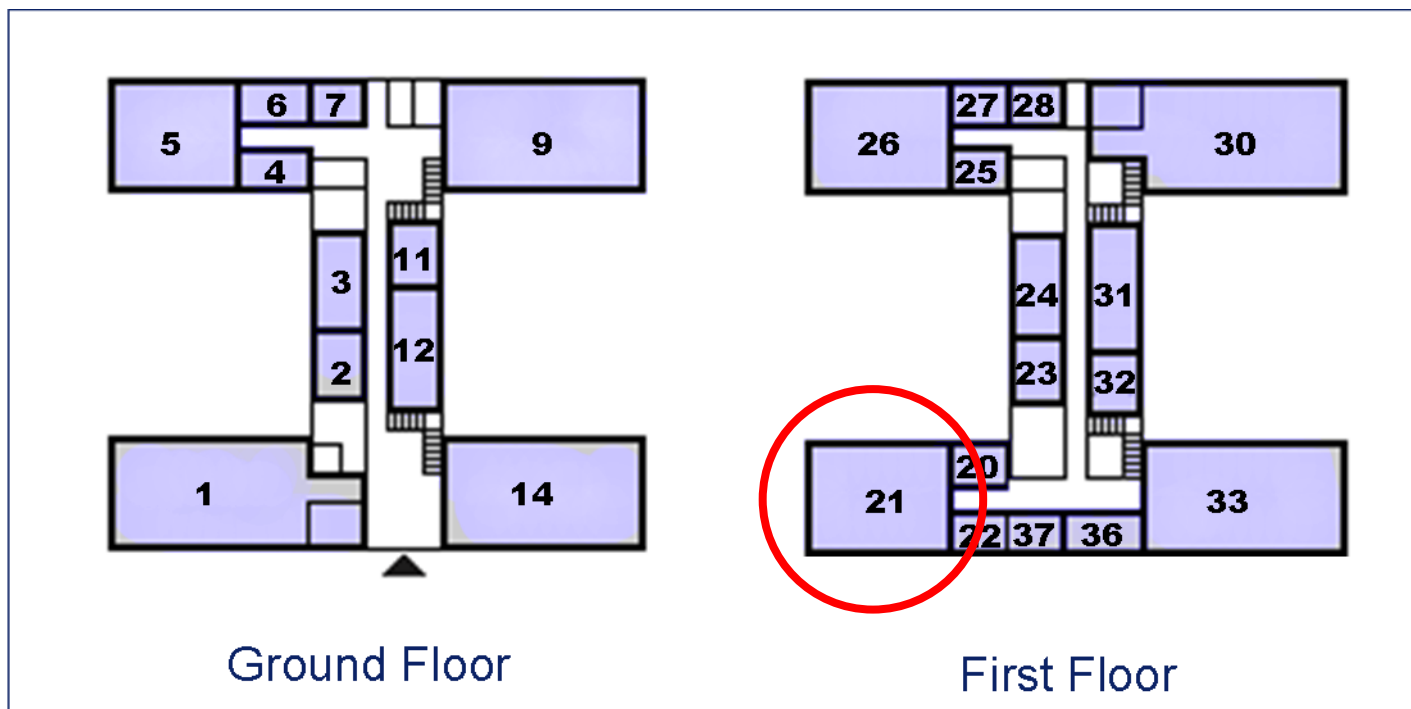

50 Churchill Square Business Centre

First Floor—Suite 21
49.5sq m (533 sq ft)*

Churchill Square Business Centre
Kings Hill
West Malling
Kent ME19 4YU
01732 523415

*Approximate Measurements
Not to scale

Space for growing businesses

www.capitalspace.co.uk

50 Churchill Square Business Centre

First Floor—Suite 21
49.5sq m (533 sq ft)*

Site Plan

Additional Information

We are happy to provide further details and answer any questions. Please contact our Centre Manager on 01732 523415.