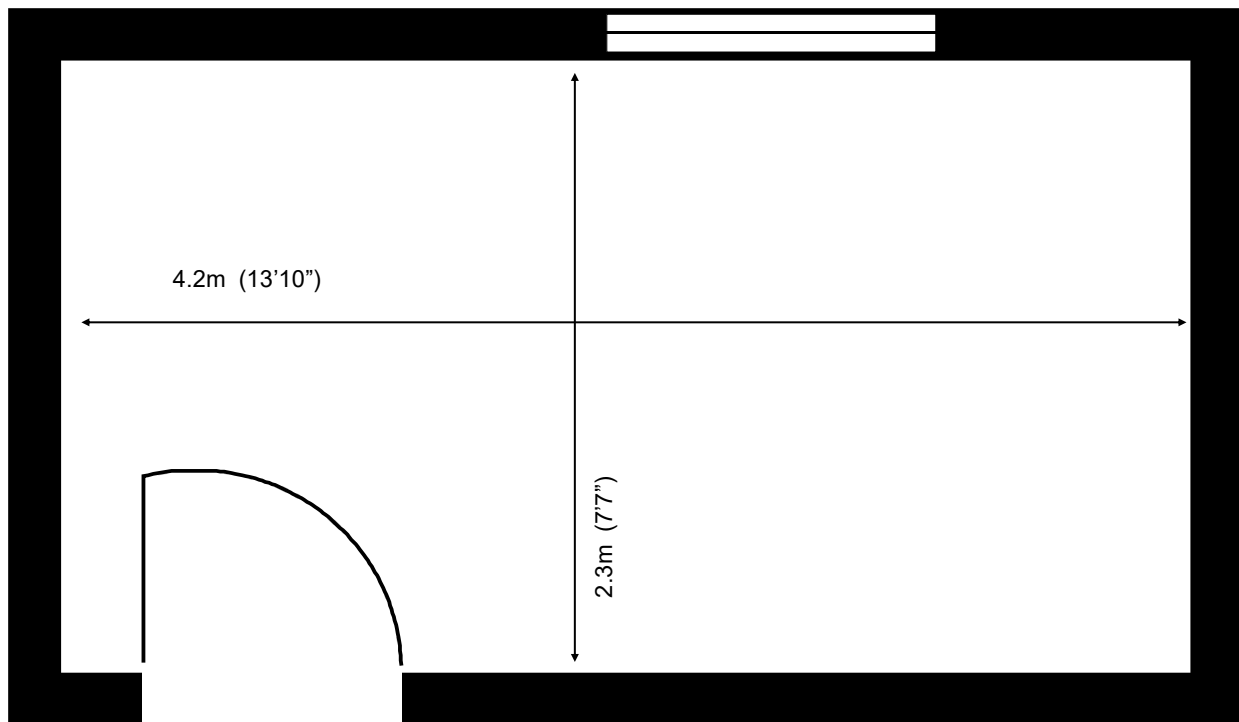

50 Churchill Square Business Centre

First Floor—Suite 22
9.8sq m (105 sq ft)*

Churchill Square Business Centre
Kings Hill
West Malling
Kent ME19 4YU
01732 523415

*Approximate Measurements
Not to scale

Space for growing businesses