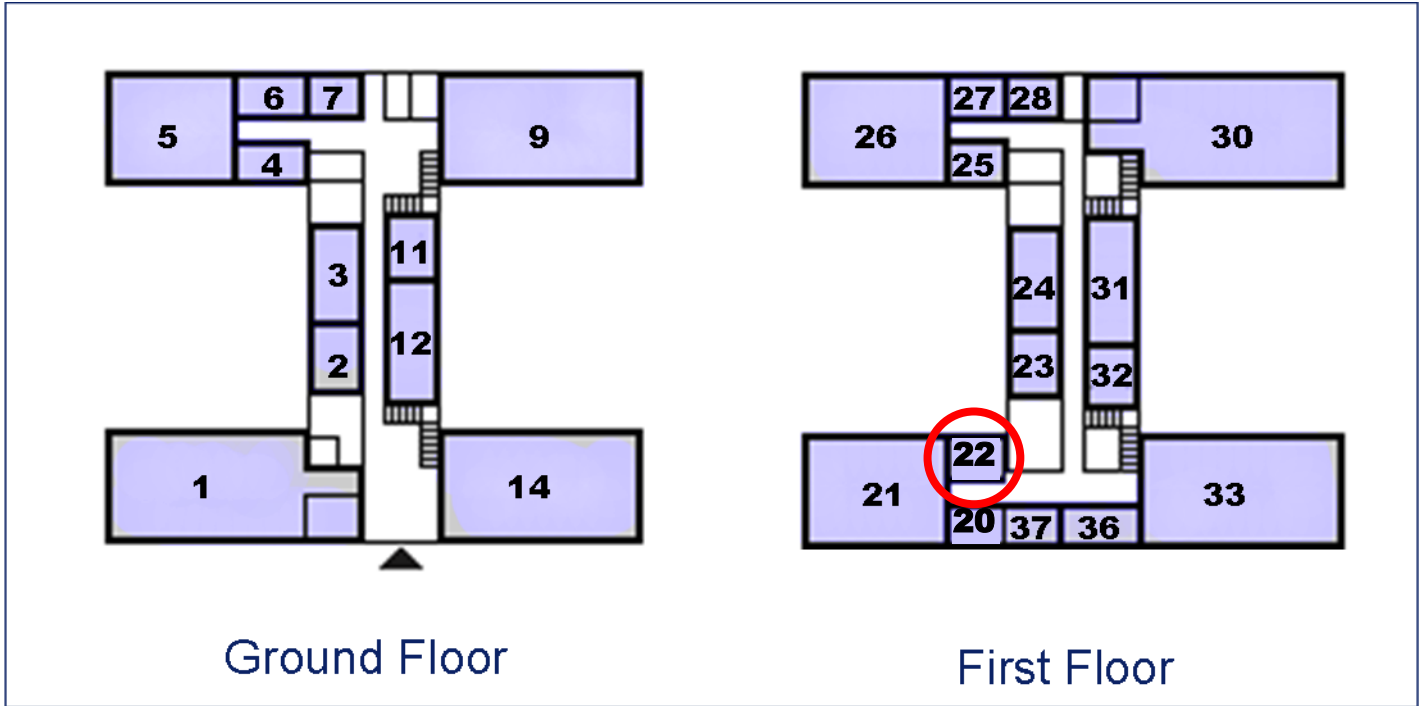

50 Churchill Square Business Centre

First Floor—Suite 22
9.8sq m (105 sq ft)*

Site Plan

Additional Information

We are happy to provide further details and answer any questions. Please contact our Centre Manager on 01732 523415.