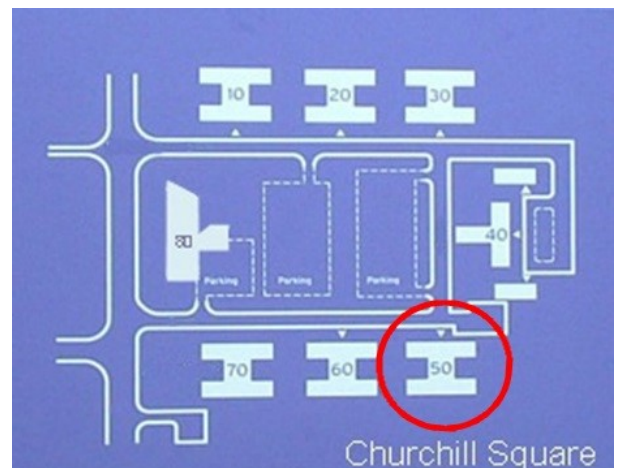

Churchill Square Business Centre
Kings Hill
West Malling
Kent ME19 4YU
01732 523415

*Approximate Measurements
Not to scale