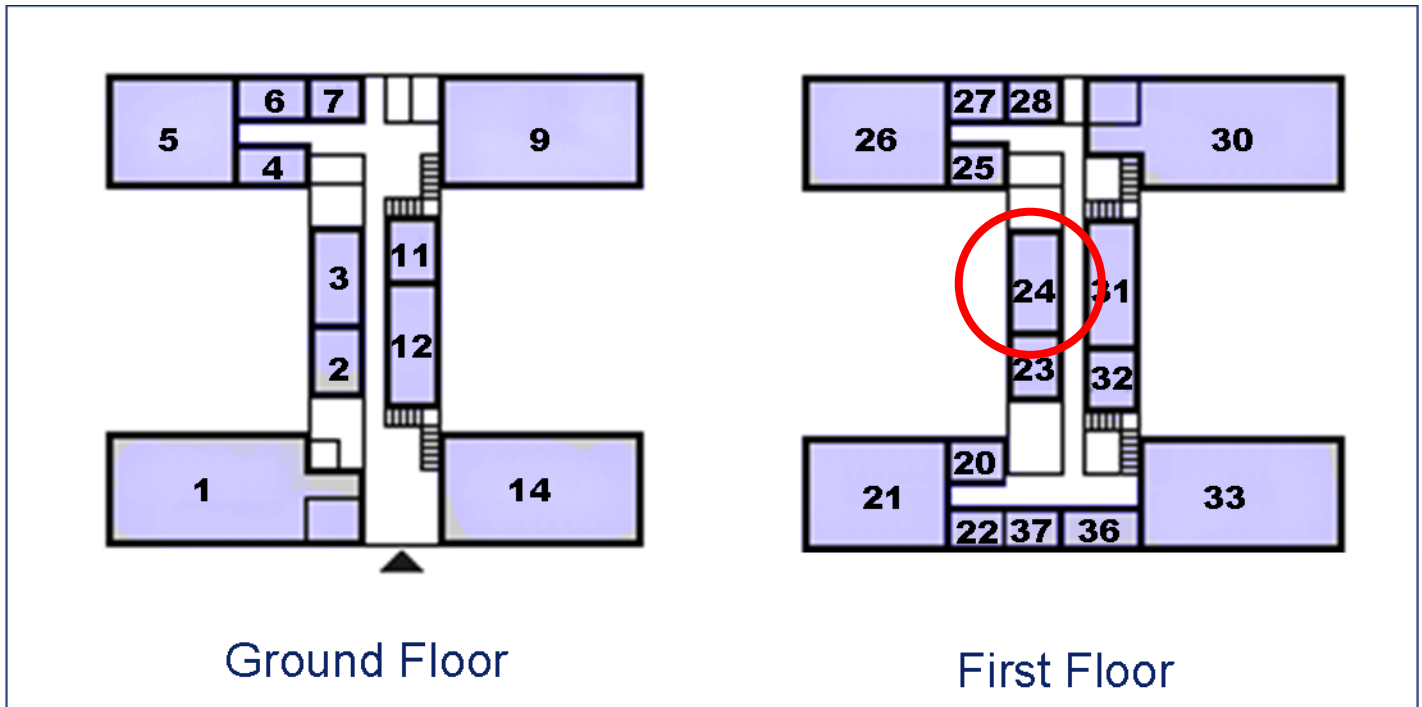

# 50 Churchill Square Business Centre

First Floor—Suite 24  
20.7 sq m (223 sq ft)\*

Site Plan