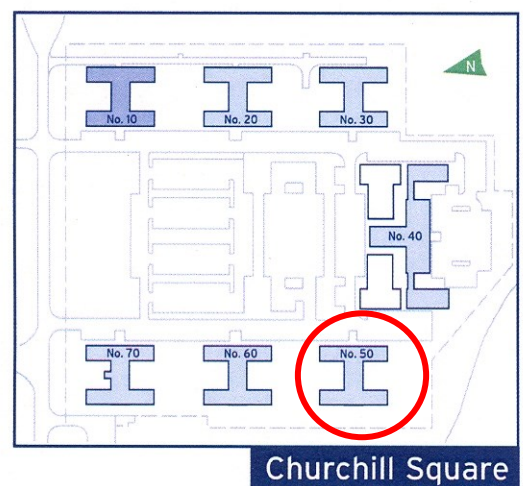

Churchill Square

Churchill Square Business Centre
Kings Hill
West Malling
Kent ME19 4YU
01732 523415

*Approximate Measurements

Not to scale

Space for growing businesses

www.capitalspace.co.uk