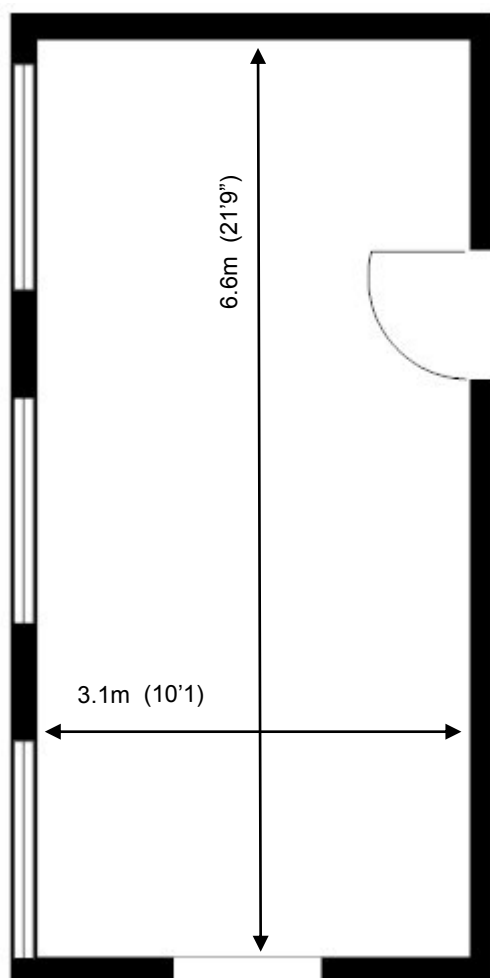

# 50 Churchill Square Business Centre

First Floor—Suite 24  
20.7 sq m (223 sq ft)\*

**Churchill Square Business Centre**  
Kings Hill  
West Malling  
Kent ME19 4YU  
01732 523415

\*Approximate Measurements  
Not to scale

# 50 Churchill Square Business Centre

First Floor—Suite 24  
20.7 sq m (223 sq ft)\*

Site Plan