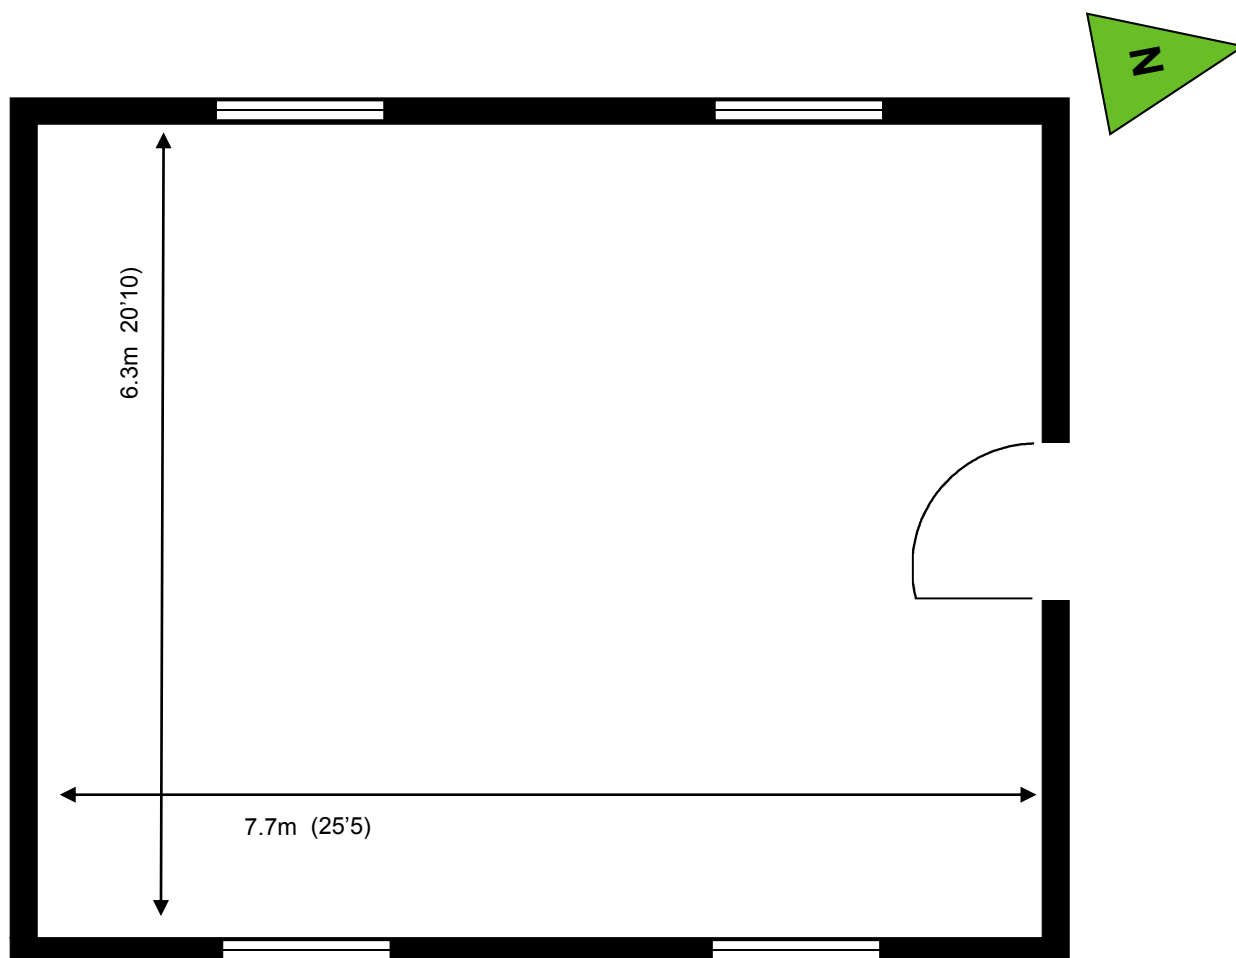

# 50 Churchill Square Business Centre

First Floor—Suite 26

49.1sq m (528 sq ft)\*

# 50 Churchill Square Business Centre

First Floor—Suite 26  
49.1sq m (528 sq ft)\*

Site Plan