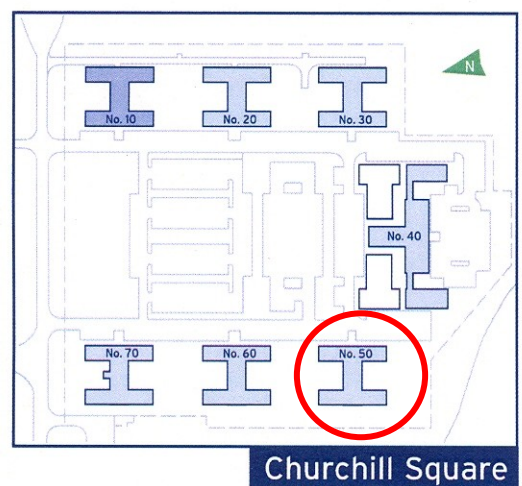

Churchill Square

Churchill Square Business Centre
Kings Hill
West Malling
Kent ME19 4YU
01732 523415

*Approximate Measurements

Not to scale

Space for growing businesses

www.capitalspace.co.uk