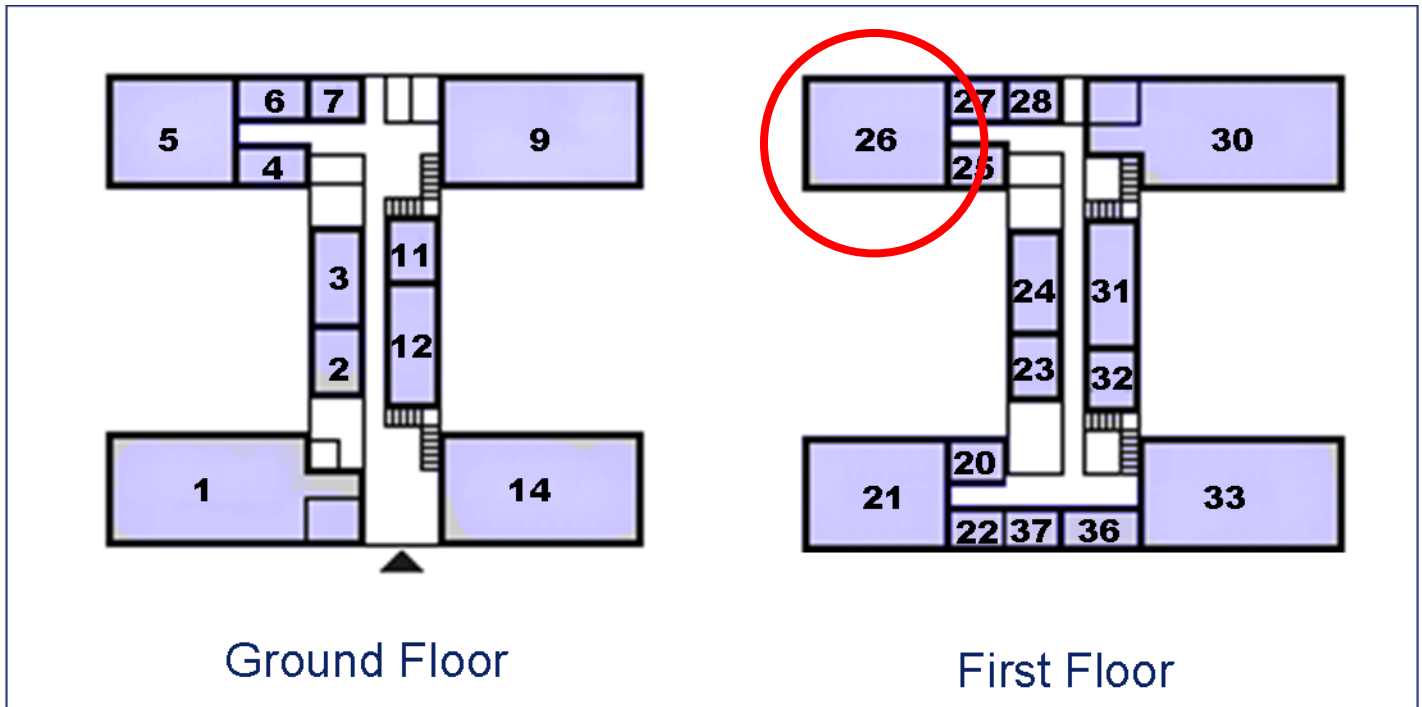

# 50 Churchill Square Business Centre

First Floor—Suite 26

49.1sq m (528 sq ft)\*

# 50 Churchill Square Business Centre

First Floor—Suite 26  
49.1sq m (528 sq ft)\*

Site Plan