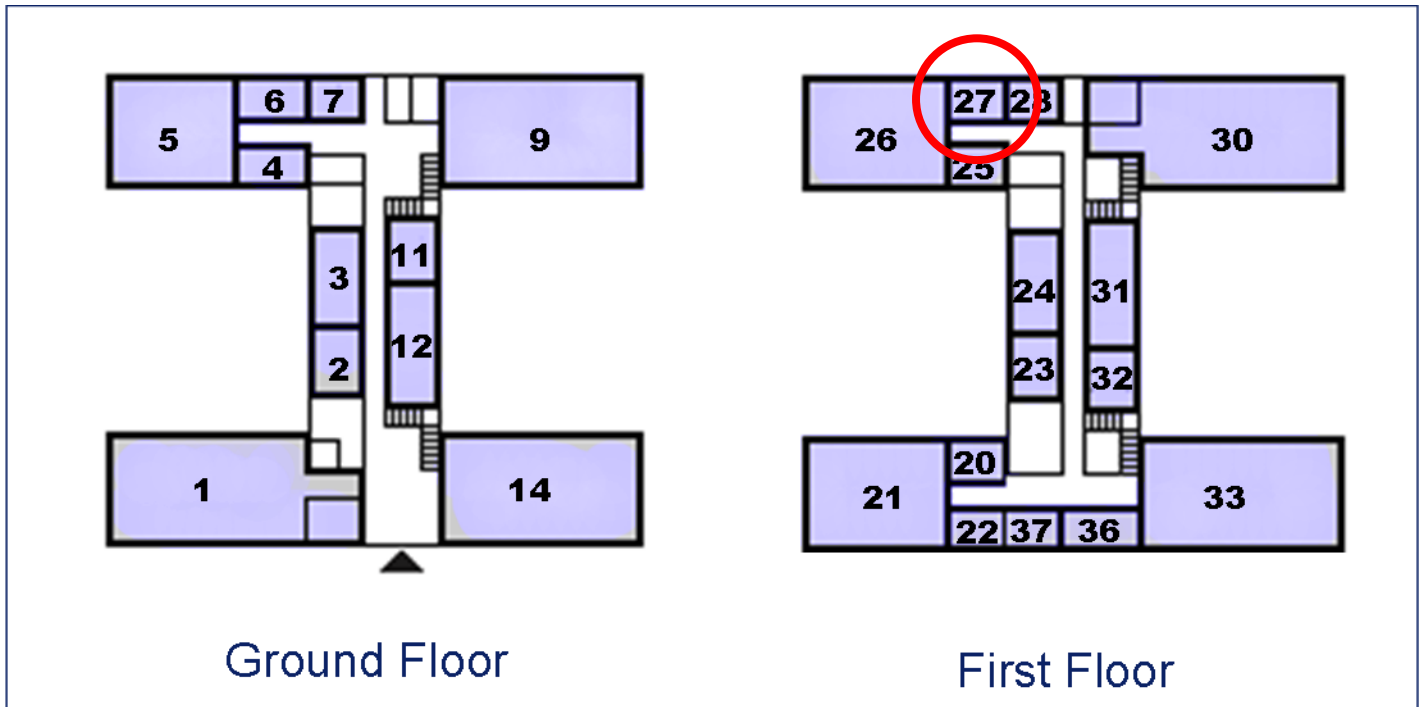

# 50 Churchill Square Business Centre

First Floor—Suite 27  
9.7sq m (104 sq ft)\*

Site Plan