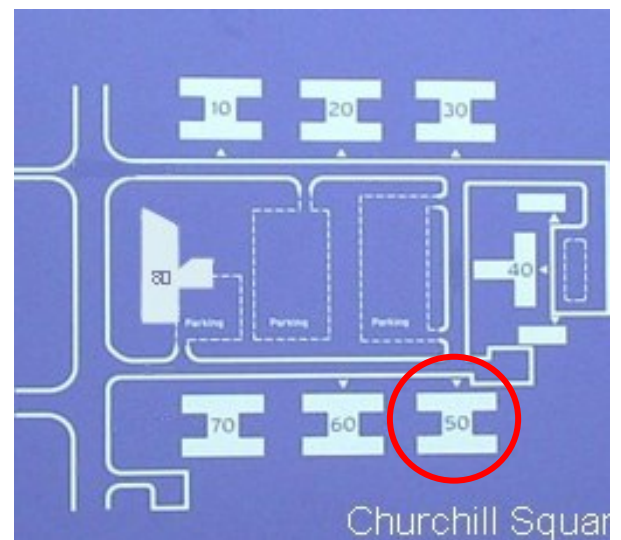

Churchill Square Business Centre
Kings Hill
West Malling
Kent ME19 4YU
01732 523415

*Approximate Measurements

Not to scale

Space for growing businesses

www.capitalspace.co.uk