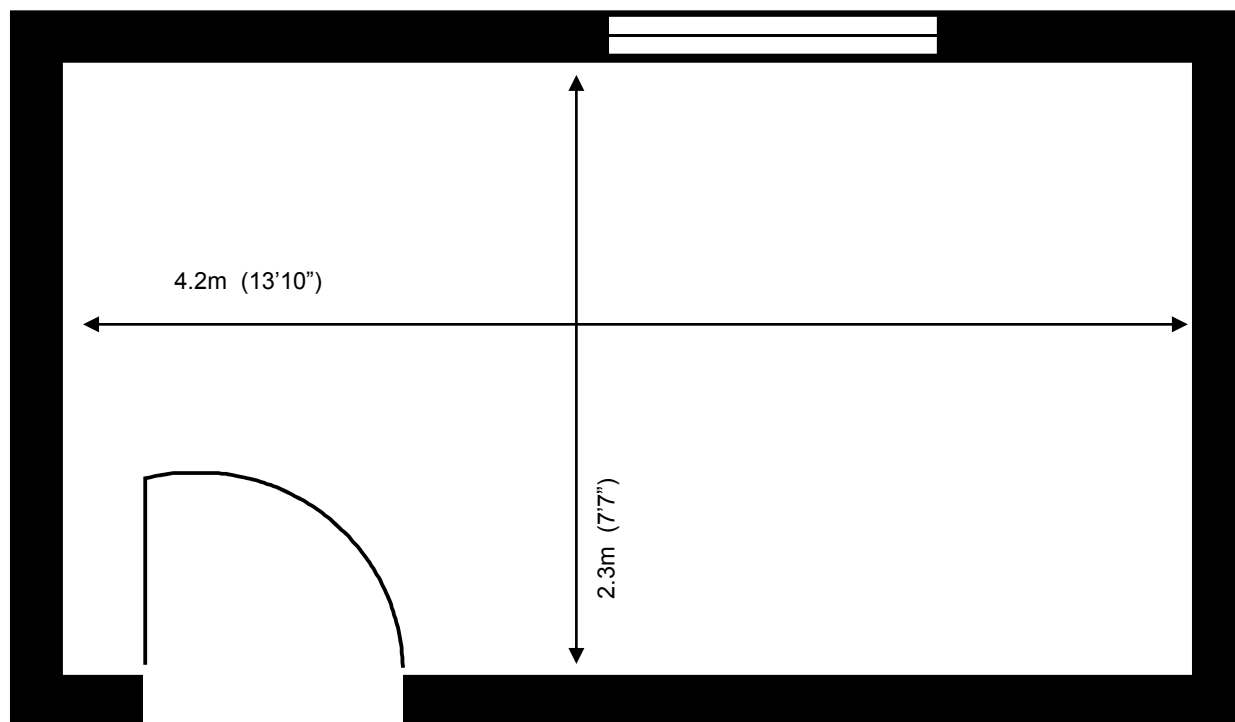

# 50 Churchill Square Business Centre

First Floor—Suite 27

9.7sq m (104 sq ft)\*

**Churchill Square Business Centre**  
Kings Hill  
West Malling  
Kent ME19 4YU  
01732 523415

\*Approximate Measurements

Not to scale

# 50 Churchill Square Business Centre

First Floor—Suite 27  
9.7sq m (104 sq ft)\*

Site Plan