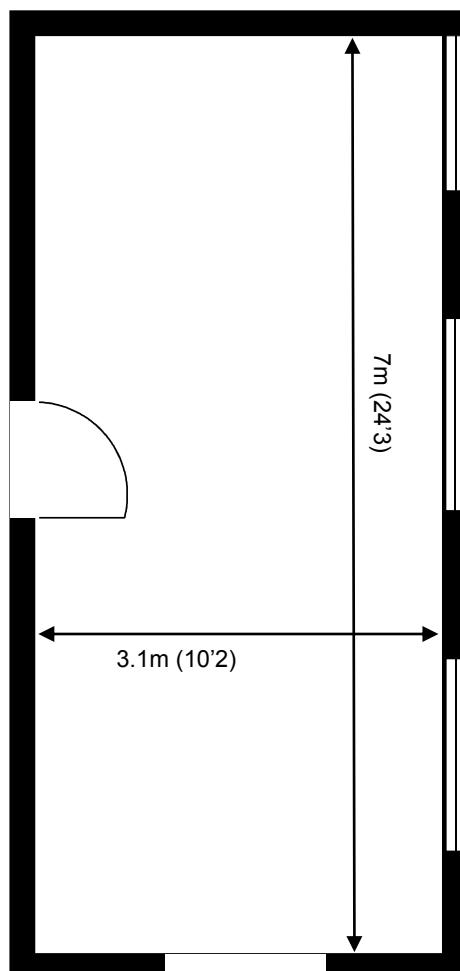

50 Churchill Square Business Centre

First Floor—Suite 31
22.8sq m (245sq ft)*

Churchill Square Business Centre
Kings Hill
West Malling
Kent ME19 4YU
01732 523415

*Approximate Measurements
Not to scale

Space for growing businesses

www.capitalspace.co.uk

50 Churchill Square Business Centre

First Floor—Suite 31
22.8sq m (245sq ft)*

Site Plan

Additional Information

We are happy to provide further details and answer any questions. Please contact our Centre Manager on 01732 523415.