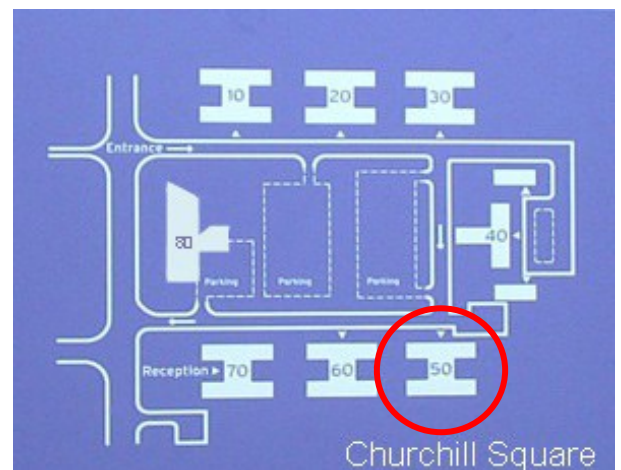

Churchill Square Business Centre
Kings Hill
West Malling
Kent ME19 4YU
01732 523415

*Approximate Measurements

Not to scale

Space for growing businesses

www.capitalspace.co.uk