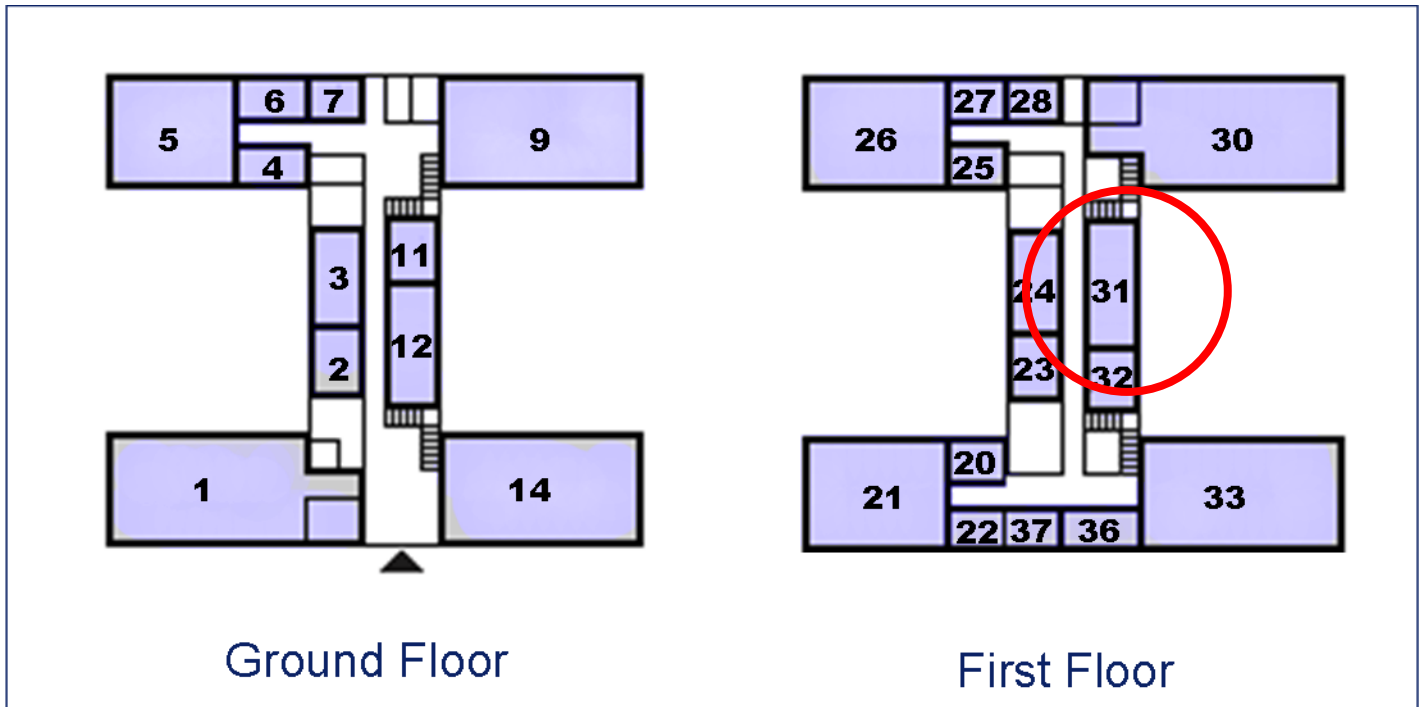

50 Churchill Square Business Centre

First Floor—Suite 31
22.8sq m (245sq ft)*

Site Plan

Additional Information

We are happy to provide further details and answer any questions. Please contact our Centre Manager on 01732 523415.