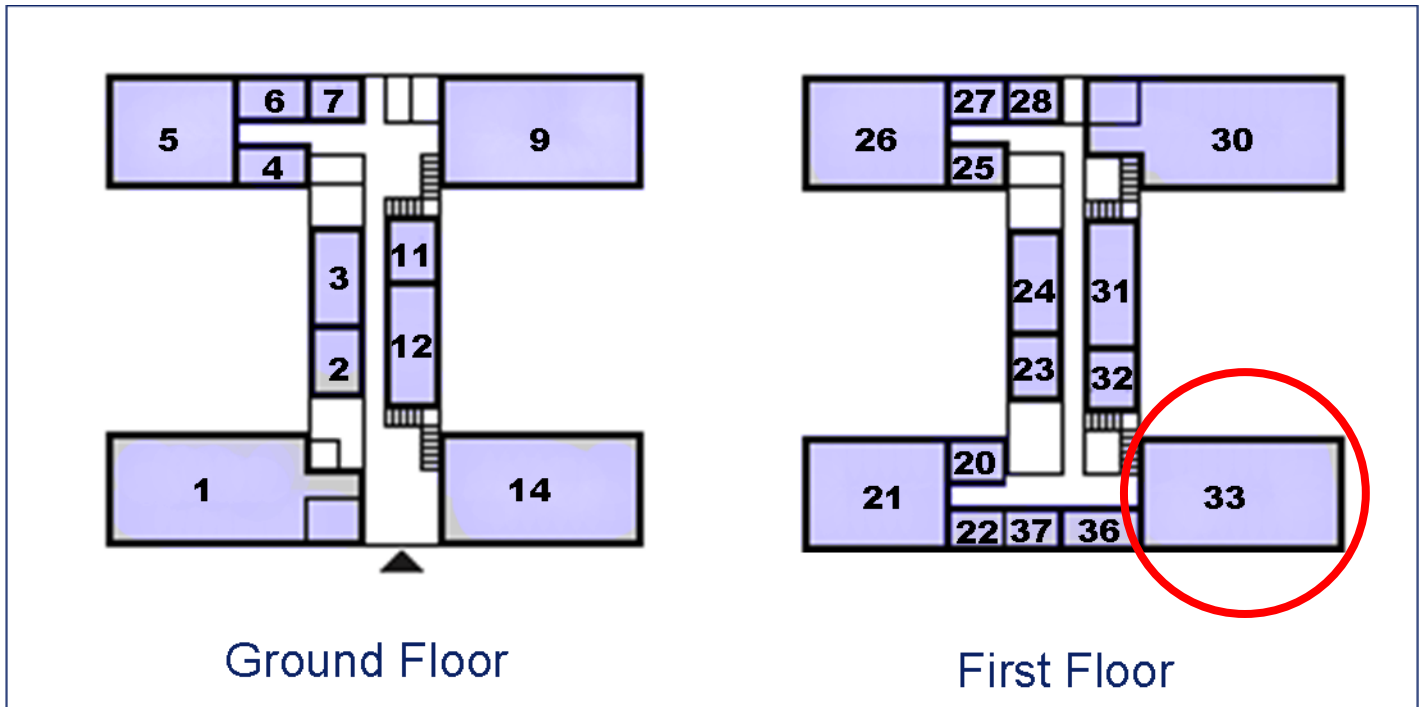

50 Churchill Square Business Centre

First Floor—Suite 33
84.8sq m (913 sq ft)*

Churchill Square Business Centre
Kings Hill
West Malling
Kent ME19 4YU
01732 523415

*Approximate Measurements

Not to scale

Space for growing businesses

www.capitalspace.co.uk

50 Churchill Square Business Centre

First Floor—Suite 33
84.8sq m (913 sq ft)*

Site Plan

Additional Information

We are happy to provide further details and answer any questions. Please contact our Centre Manager on 01732 523415.