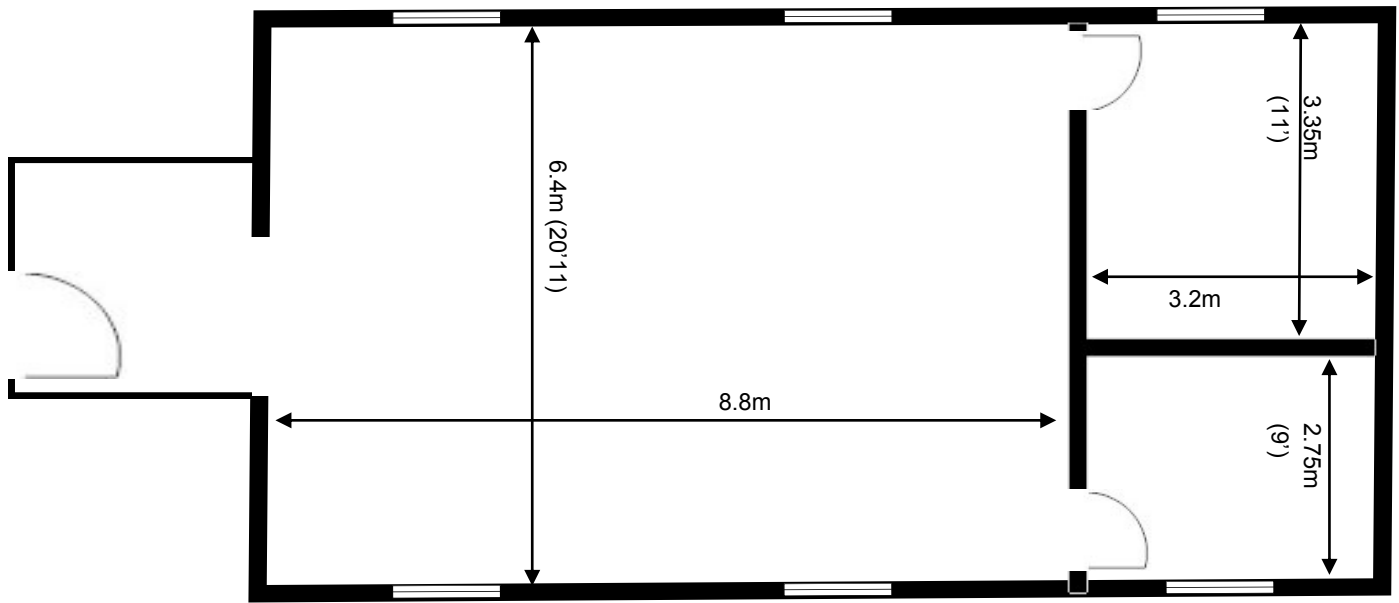

50 Churchill Square Business Centre

First Floor—Suite 33
84.8sq m (913 sq ft)*

Churchill Square Business Centre
Kings Hill
West Malling
Kent ME19 4YU
01732 523415

*Approximate Measurements

Not to scale

Space for growing businesses

www.capitalspace.co.uk

50 Churchill Square Business Centre

First Floor—Suite 33
84.8sq m (913 sq ft)*

Site Plan

Additional Information

We are happy to provide further details and answer any questions. Please contact our Centre Manager on 01732 523415.