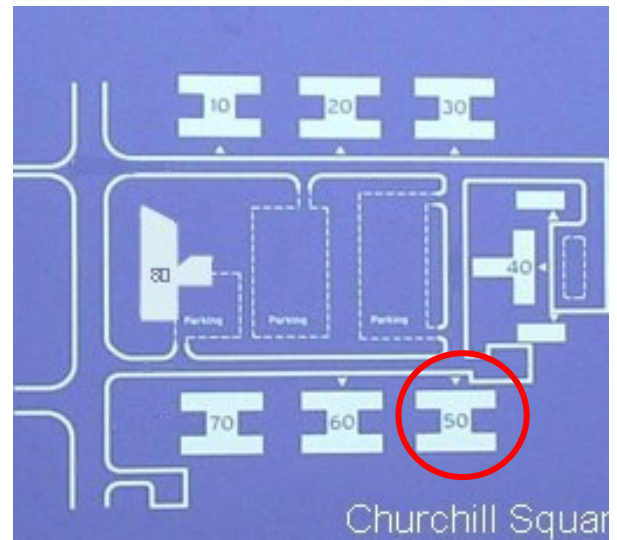

www.capitalspace.co.uk

50 Churchill Square Business Centre

First Floor—Suite 33
84.8sq m (913 sq ft)*

Site Plan

Additional Information

We are happy to provide further details and answer any questions. Please contact our Centre Manager on 01732 523415.