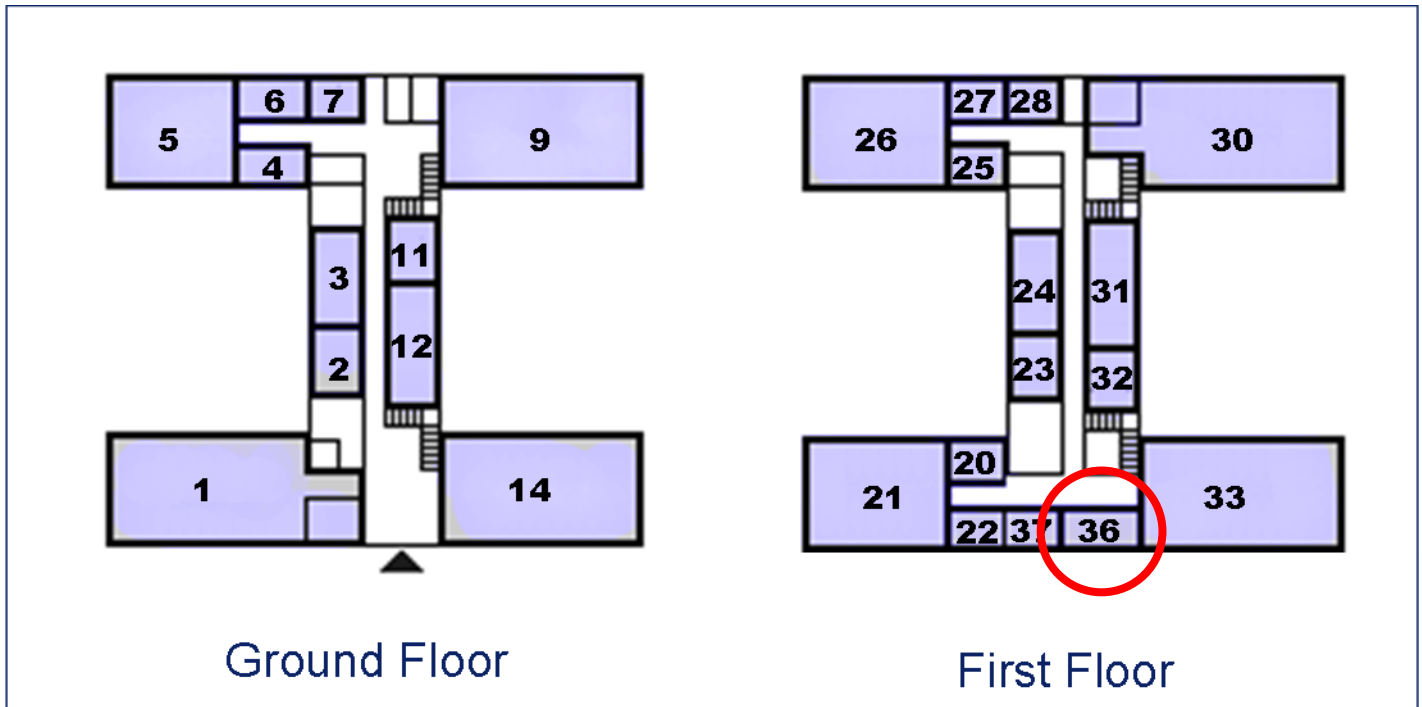

50 Churchill Square Business Centre

First Floor—Suite 36

11.1sq m (119 sq ft)*

Churchill Square Business Centre
Kings Hill
West Malling
Kent ME19 4YU
01732 523415

*Approximate Measurements

Not to scale

Space for growing businesses

www.capitalspace.co.uk

50 Churchill Square Business Centre

First Floor—Suite 36

11.1sq m (119 sq ft)*

Site Plan

Additional Information

We are happy to provide further details and answer any questions. Please contact our Centre Manager on 01732 523415.