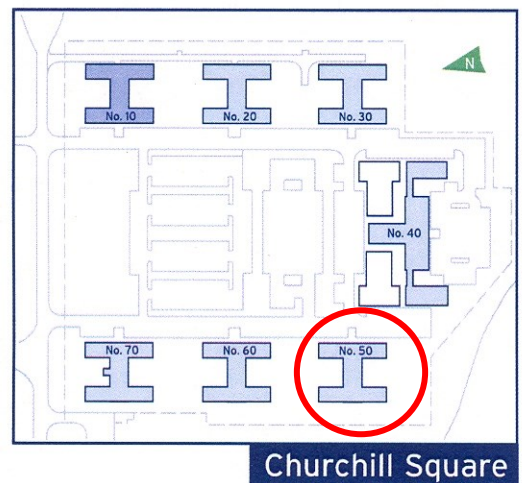

50 Churchill Square Business Centre

First Floor—Suite 36

11.1sq m (119 sq ft)*

Churchill Square Business Centre
Kings Hill
West Malling
Kent ME19 4YU
01732 523415

*Approximate Measurements

Not to scale

Space for growing businesses

www.capitalspace.co.uk

50 Churchill Square Business Centre

First Floor—Suite 36

11.1sq m (119 sq ft)*

Site Plan

Additional Information

We are happy to provide further details and answer any questions. Please contact our Centre Manager on 01732 523415.