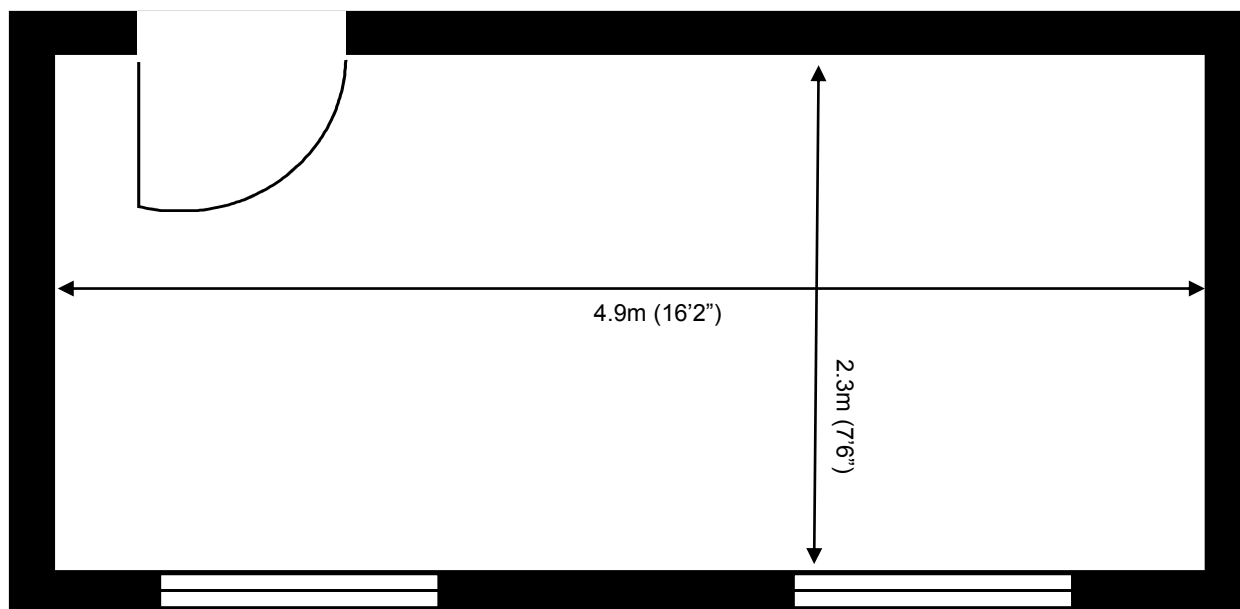

50 Churchill Square Business Centre

First Floor—Suite 36

11.1sq m (119 sq ft)*

Churchill Square Business Centre
Kings Hill
West Malling
Kent ME19 4YU
01732 523415

*Approximate Measurements

Not to scale

Space for growing businesses