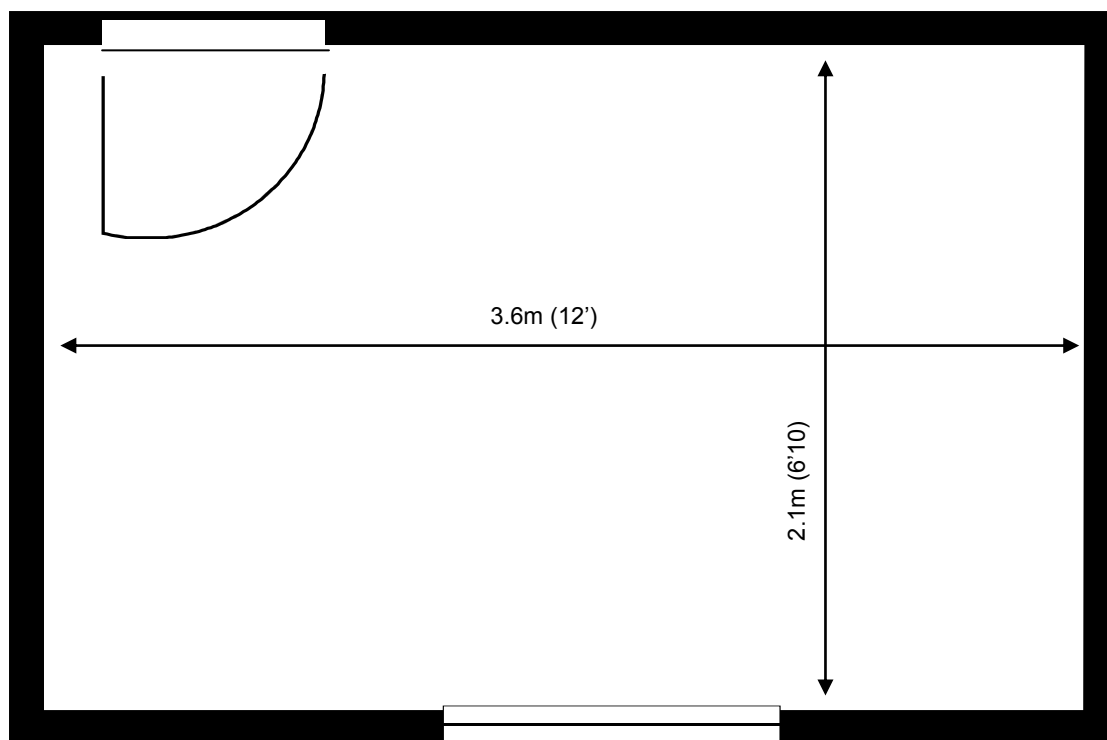

50 Churchill Square Business Centre

Ground Floor—Suite 4

7.5sq m (81 sq ft)*

Churchill Square Business Centre
Kings Hill
West Malling
Kent ME19 4YU
01732 523415

*Approximate Measurements

Not to scale

Space for growing businesses