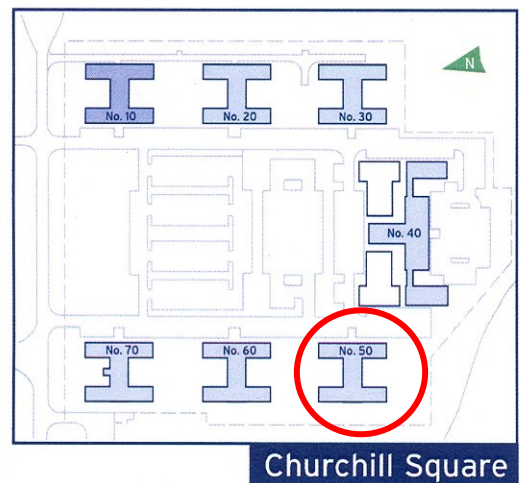

50 Churchill Square Business Centre

Ground Floor—Suite 4

7.5sq m (81 sq ft)*

Churchill Square Business Centre
Kings Hill
West Malling
Kent ME19 4YU
01732 523415

*Approximate Measurements

Not to scale

Space for growing businesses

www.capitalspace.co.uk

50 Churchill Square Business Centre

Ground Floor—Suite 4

7.5sq m (81 sq ft)*

Site Plan

Additional Information

We are happy to provide further details and answer any questions. Please contact our Centre Manager on 01732 523415.