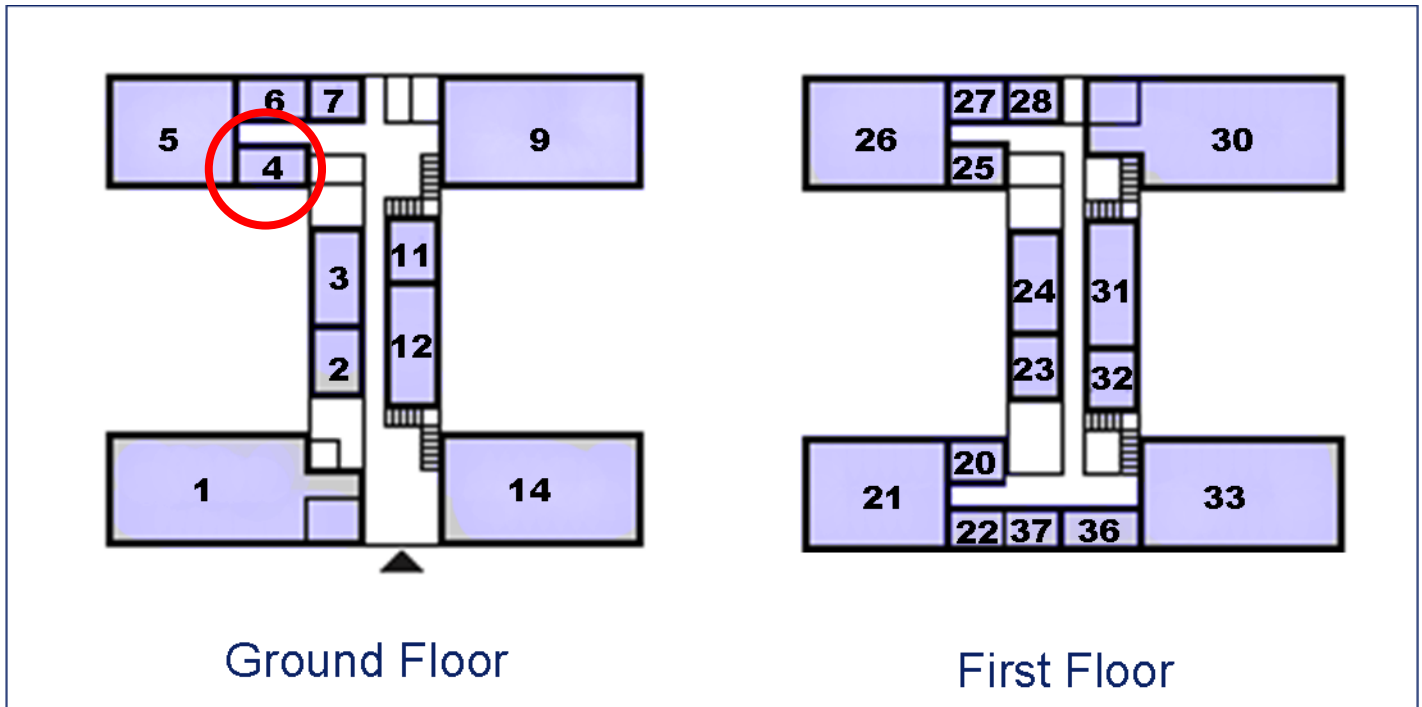

50 Churchill Square Business Centre

Ground Floor—Suite 4

7.5sq m (81 sq ft)*

Churchill Square Business Centre
Kings Hill
West Malling
Kent ME19 4YU
01732 523415

*Approximate Measurements

Not to scale

Space for growing businesses

www.capitalspace.co.uk

50 Churchill Square Business Centre

Ground Floor—Suite 4

7.5sq m (81 sq ft)*

Site Plan

Additional Information

We are happy to provide further details and answer any questions. Please contact our Centre Manager on 01732 523415.