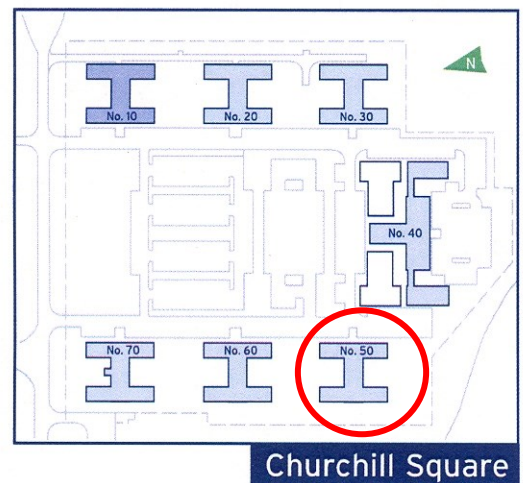

50 Churchill Square Business Centre

Ground Floor—Suite 5

52.5 sq m (565 sq ft)*

Churchill Square Business Centre
Kings Hill
West Malling
Kent ME19 4YU
01732 523415

*Approximate Measurements

Not to scale

Space for growing businesses

www.capitalspace.co.uk

50 Churchill Square Business Centre

Ground Floor—Suite 5

52.5 sq m (565 sq ft)*

Site Plan

Additional Information

We are happy to provide further details and answer any questions. Please contact our Centre Manager on 01732 523415.