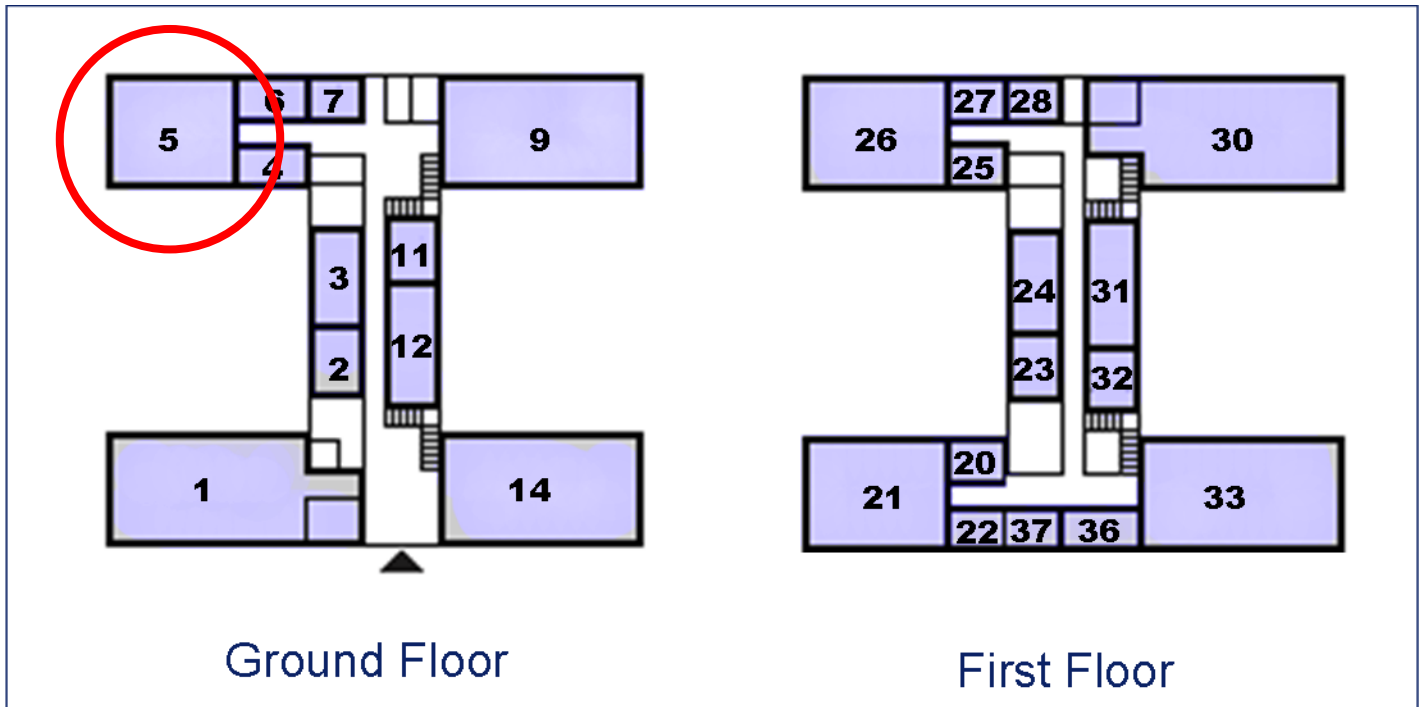

50 Churchill Square Business Centre

Ground Floor—Suite 5

52.5 sq m (565 sq ft)*

Churchill Square Business Centre
Kings Hill
West Malling
Kent ME19 4YU
01732 523415

*Approximate Measurements

Not to scale

Space for growing businesses

www.capitalspace.co.uk

50 Churchill Square Business Centre

Ground Floor—Suite 5

52.5 sq m (565 sq ft)*

Site Plan

Additional Information

We are happy to provide further details and answer any questions. Please contact our Centre Manager on 01732 523415.