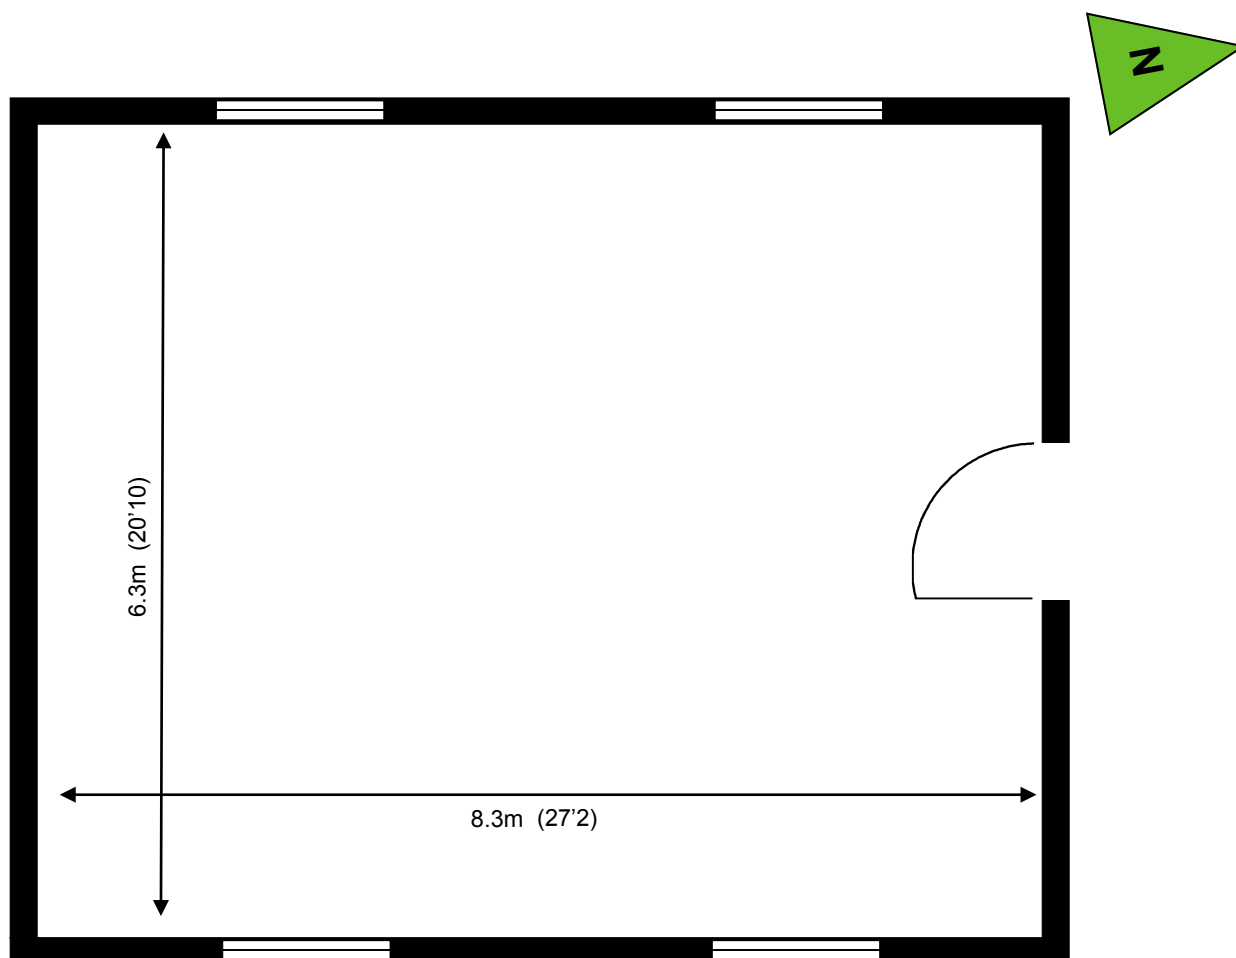

50 Churchill Square Business Centre

Ground Floor—Suite 5

52.5 sq m (565 sq ft)*

Churchill Square Business Centre
Kings Hill
West Malling
Kent ME19 4YU
01732 523415

*Approximate Measurements

Not to scale

Space for growing businesses

www.capitalspace.co.uk

50 Churchill Square Business Centre

Ground Floor—Suite 5

52.5 sq m (565 sq ft)*

Site Plan

Additional Information

We are happy to provide further details and answer any questions. Please contact our Centre Manager on 01732 523415.