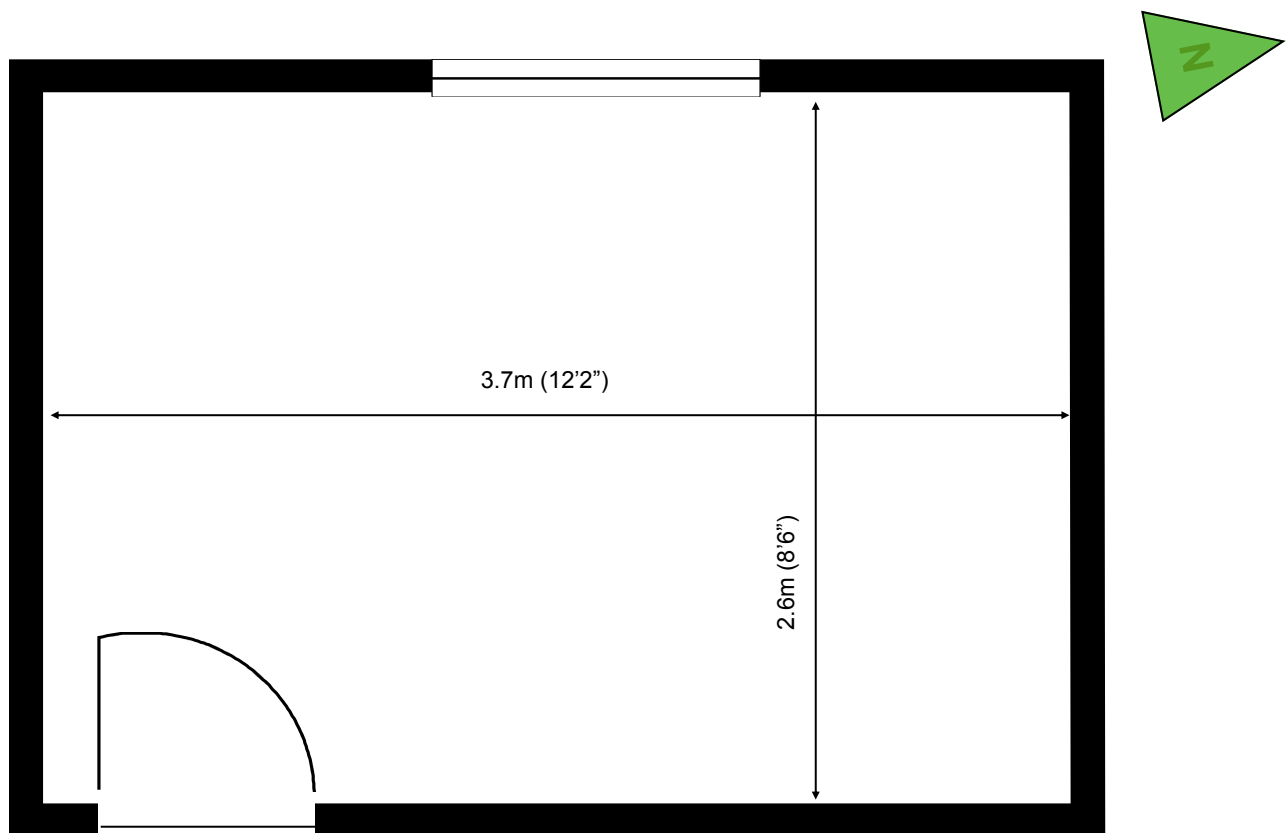

50 Churchill Square Business Centre

Ground Floor—Suite 6
9.4sq m (101 sq ft)*

Churchill Square Business Centre
Kings Hill
West Malling
Kent ME19 4YU
01732 523415

*Approximate Measurements
Not to scale

Space for growing businesses

www.capitalspace.co.uk

50 Churchill Square Business Centre

Ground Floor—Suite 6
9.4sq m (101 sq ft)*

Site Plan

Additional Information

We are happy to provide further details and answer any questions. Please contact our Centre Manager on 01732 523415.