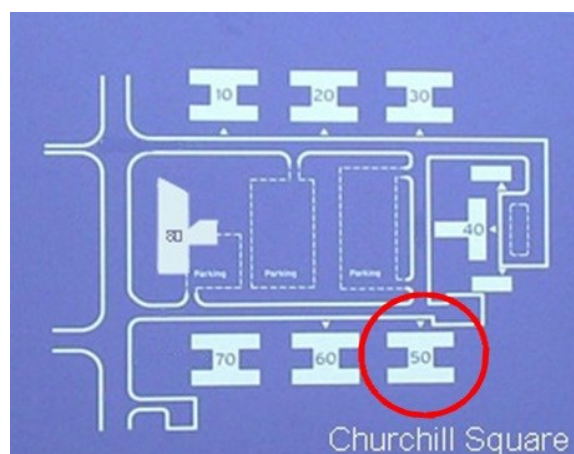

www.capitalspace.co.uk

50 Churchill Square Business Centre

Ground Floor—Suite 6
9.4sq m (101 sq ft)*

Site Plan

Additional Information

We are happy to provide further details and answer any questions. Please contact our Centre Manager on 01732 523415.