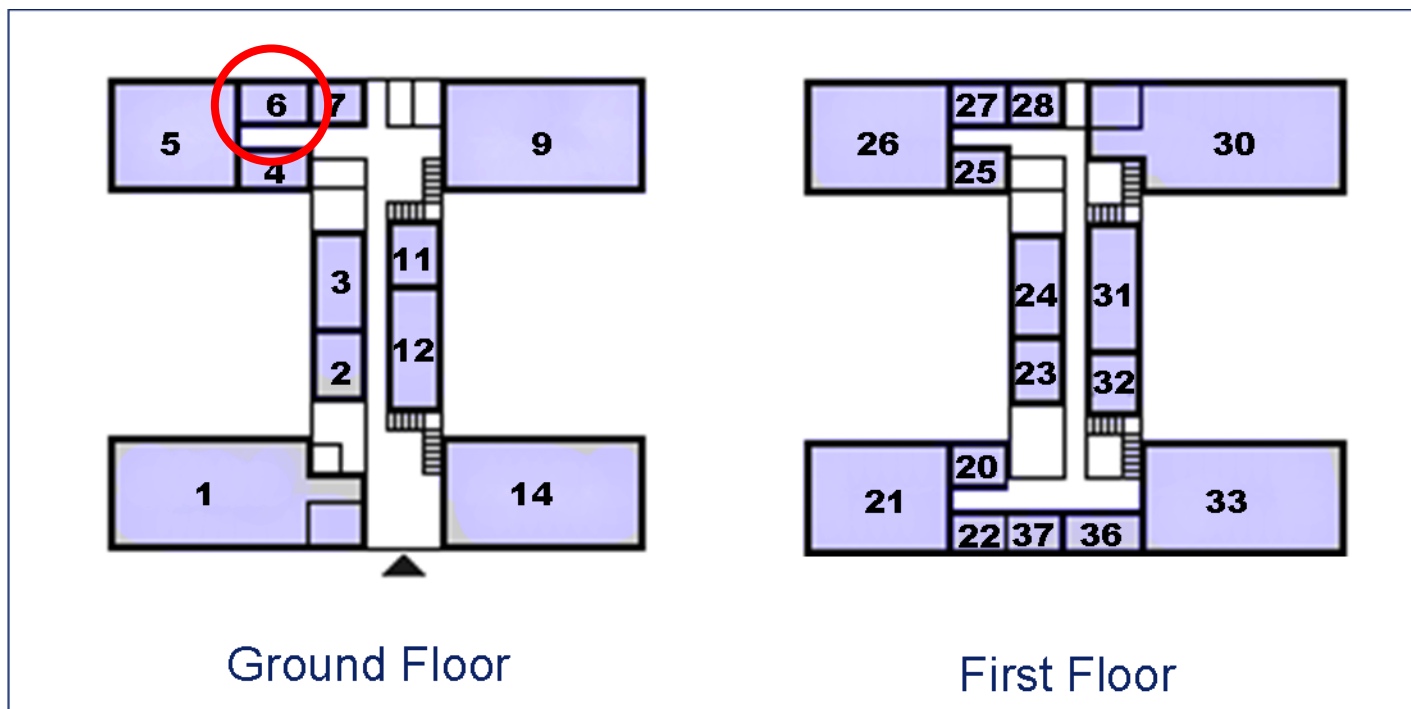

50 Churchill Square Business Centre

Ground Floor—Suite 6
9.4sq m (101 sq ft)*

Churchill Square Business Centre
Kings Hill
West Malling
Kent ME19 4YU
01732 523415

*Approximate Measurements
Not to scale

Space for growing businesses

www.capitalspace.co.uk

50 Churchill Square Business Centre

Ground Floor—Suite 6
9.4sq m (101 sq ft)*

Site Plan

Additional Information

We are happy to provide further details and answer any questions. Please contact our Centre Manager on 01732 523415.